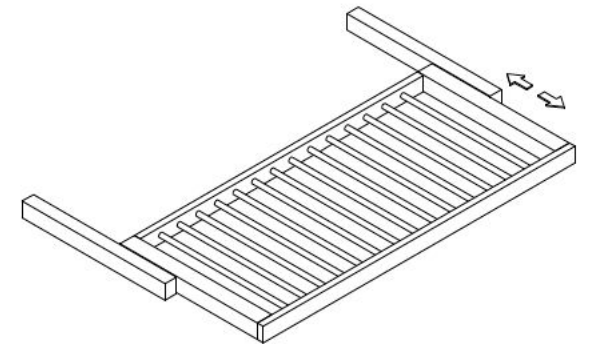

Trouser Rack Trays

Depth: 19 5/8"
 Height: 2"

Width : 13 3/8"

Width : 19 1/4"

Width : 31 1/8"

Width : 37"

Width : 42"

Wooden Tie and Belt rack

Width : 13 3/8"

Width : 19 1/4"

Width : 31 1/8"

Width : 37"

Width : 42"

Depth: 19 5/8"

Height: 2"

Hanging Rails