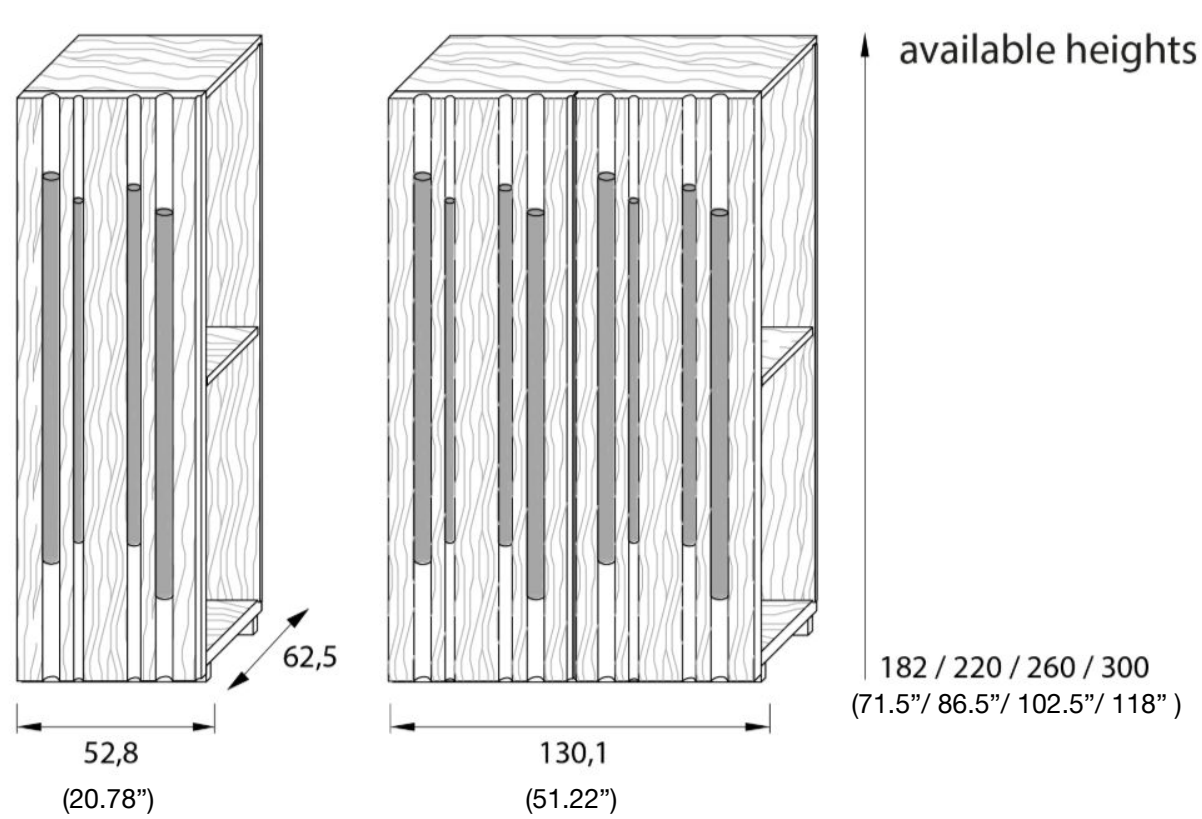

HANDLES FOR BAMBOO DOORS

Detail of the handle section:

channels details

A 2,5 x 2 cm h.100/120/140/160

B 3,5 x 3 cm h.100/120/140/160

C 4,5 x 4 cm h.100/120/140/160

Matt lacquered elliptical profiles complete with fixing systems. Maximum 1 profile type A and 1 profile type B for each door.

Finish: matt lacquered in the RAL colours

Special finish: on demand