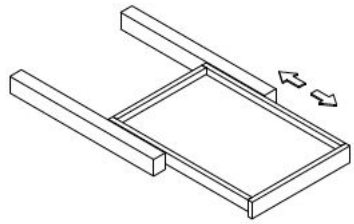

Height: 7 1/2"

Depth: 19 5/8"

Widths: 13 3/8"
19 1/4"
31 1/8"
37"
42 7/8"

Internal Drawers

Height : 3 7/8"

Height : 5 3/4"

Height : 7 1/2"

Height : 11"

Depth: 19 5/8"

Widths: 13 3/8"
19 1/4"
31 1/8"
37"
42 7/8"

Internal Drawer with Crystal Front

Height : 3 7/8"

Height : 5 3/4"

Height : 7 1/2"

Height : 11"

Depth: 19 5/8"
 Widths: 13 3/8"
 19 1/4"
 31 1/8"
 37"
 42 7/8"

Trouser Rack Trays

Depth: 19 5/8"
 Height: 2"

Width : 13 3/8"

Width : 19 1/4"

Width : 31 1/8"

Width : 37"

Width : 42"

Wooden Tie and Belt rack