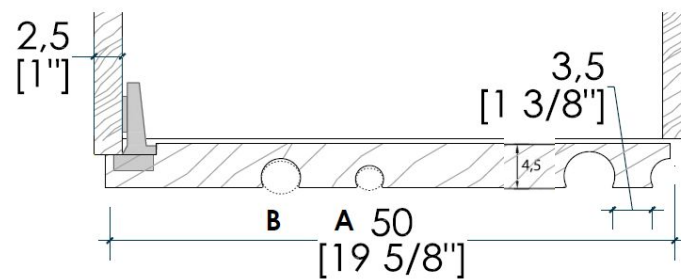

doors

wood

lacquered

HANDLES FOR BAMBOO DOORS

Detail of the handle section:

channels details

A 2,5 x 2 cm h.100/120/140/160

B 3,5 x 3 cm h.100/120/140/160