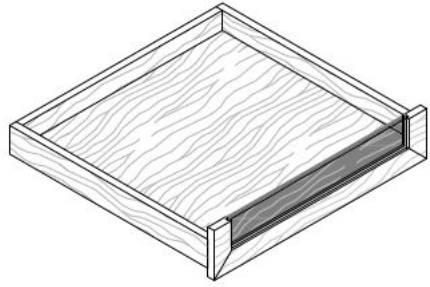

Internal Drawer with Crystal Front

Height : 3 7/8"