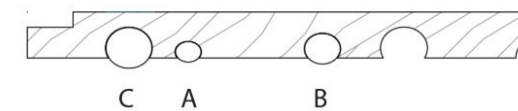

channels details

A 2,5 x 2 cm h.100/120/140/160

B 3,5 x 3 cm h.100/120/140/160

C 4,5 x 4 cm h.100/120/140/160

Matt lacquered elliptical profiles complete with fixing systems. Maximum 1 profile type A and 1 profile type B for each door.

Finish: matt lacquered in the RAL colours

Special finish: on demand