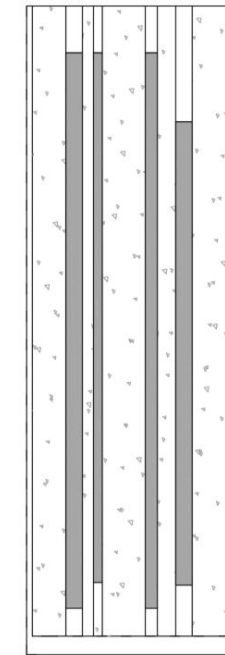

doors

wood

lacquered

HANDLES FOR BAMBOO DOORS

Detail of the handle section:

channels details

A 2,5 x 2 cm h.100/120/140/160

B 3,5 x 3 cm h.100/120/140/160

C 4,5 x 4 cm h.100/120/140/160

Matt lacquered elliptical profiles complete with fixing systems. Maximum 1 profile type A and 1 profile type B for each door.

Finish: matt lacquered in the RAL colours

Special finish: on demand

Depth: 19 5/8"

Widths: 13 3/8"
19 1/4"
31 1/8"
37"
42 7/8"

Internal Drawer with Crystal Front

Height : 3 7/8"

Height : 5 3/4"

Height : 7 1/2"

Height : 11"

Depth: 19 5/8"
 Widths: 13 3/8"
 19 1/4"
 31 1/8"
 37"
 42 7/8"

Chrome hanging rail

Widths:
 16 3/4"
 22 5/8"
 34 1/2 "
 40 3/8"
 46 1/4"

Pull down hanging rail

Widths:
 22 5/8"
 34 1/2 "
 40 3/8"
 46 1/4"

Note: For LED lighting, see page 10

Jewelry / Trays / Perfumer

Hangers