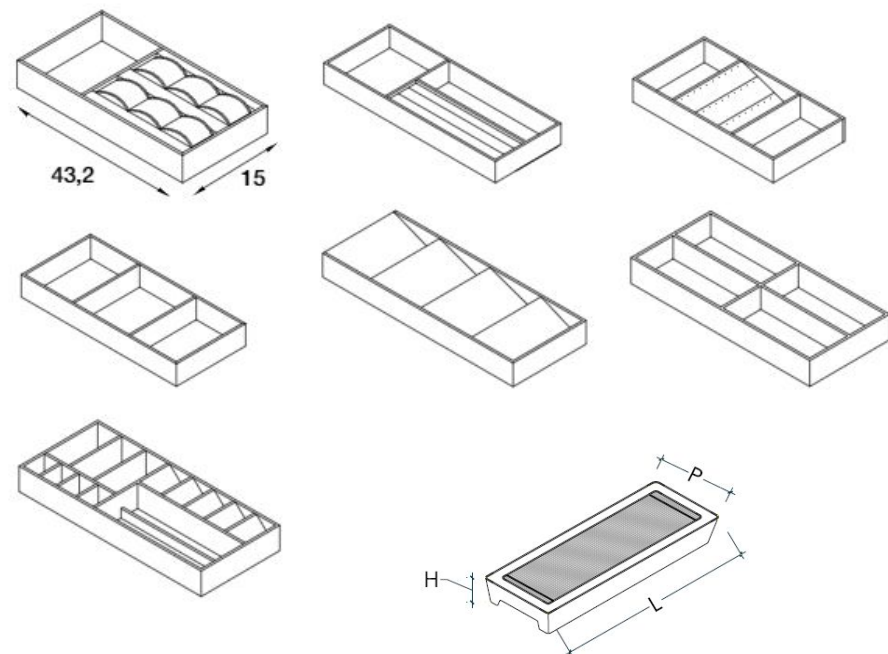

LED Bar Fixed in the side panel.
120LED/m - warm light

LED Bar with integrated touch button

LED Bar with integrated IR Sensor