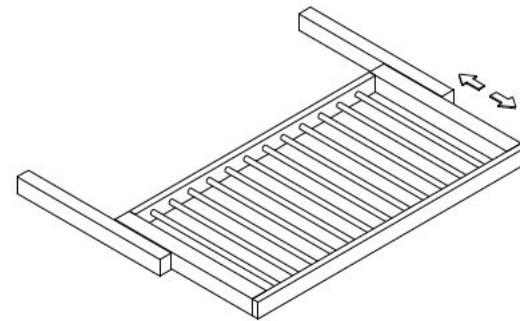

Trouser Rack Trays

Depth: 19 5/8"
 Height: 2"

Width : 13 3/8"

Width : 19 1/4"

Width : 31 1/8"

Width : 37"

Width : 42"

Wooden Tie and Belt rack

Width : 13 3/8"

Width : 19 1/4"

Width : 31 1/8"

Width : 37"

Width : 42"

Depth: 19 5/8"

Height: 2"

Hanging Rails