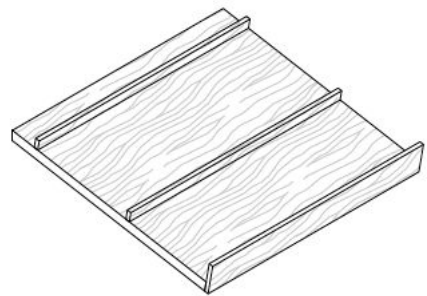

doors

wood

lacquered

HANDLES FOR BAMBOO DOORS

Detail of the handle section:

channels details

A 2,5 x 2 cm h.100/120/140/160

B 3,5 x 3 cm h.100/120/140/160

Shelves

Movable Shelf

Movable Shelf with LED

Acid Etched Crystal Shelf

Smoked Crystal Shelf

Mirror fixed on interior side of hinged door.

Finishes:

- Silver
- Bronze

Widths: 13 3/4"
19 5/8"

Heights: 66 7/8"
82 5/8"
98 3/8"
114 1/8"

Sloping Shoe Rack Shelf

Shelves
Thickness: Wood 1"
Glass 3/8"

Depth: 22 1/2"

Widths: 16 3/4"
22 5/8"
34 1/2"
40 3/8"
46 1/4"

Shoe Rack Drawer