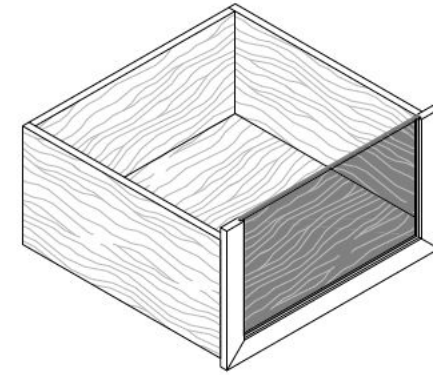

Height: 7 1/2"

Depth: 19 5/8"

Widths: 13 3/8"
19 1/4"
31 1/8"
37"
42 7/8"

Internal Drawers

Height : 3 7/8"

Height : 5 3/4"

Height : 7 1/2"

Height : 11"

Depth: 19 5/8"

Widths: 13 3/8"
19 1/4"
31 1/8"
37"
42 7/8"

Internal Drawer with Crystal Front

Height : 3 7/8"

Height : 5 3/4"

Height : 7 1/2"

Height : 11"

Depth: 19 5/8"
 Widths: 13 3/8"
 19 1/4"
 31 1/8"
 37"
 42 7/8"

Trouser Rack Trays

Depth: 19 5/8"
 Height: 2"

Width : 13 3/8"

Width : 19 1/4"

Width : 31 1/8"

Width : 37"

Width : 42"

Wooden Tie and Belt rack