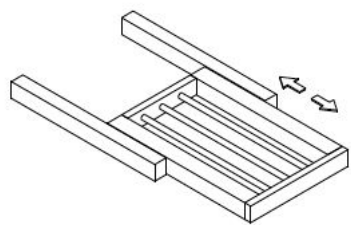

Trouser Rack Trays

Depth: 19 5/8"
 Height: 2"

Width : 13 3/8"

Width : 19 1/4"

Width : 31 1/8"

Width : 37"

Width : 42"

Wooden Tie and Belt rack

Width : 13 3/8"

Width : 19 1/4"

Width : 31 1/8"

Width : 37"

Width : 42"

Depth: 19 5/8"

Height: 2"

Hanging Rails