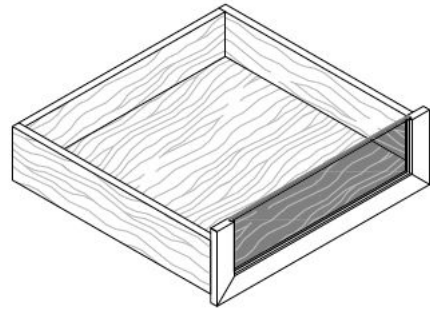

Widths: 13 3/4"
19 5/8"

Heights: 66 7/8"
82 5/8"
98 3/8"
114 1/8"

Sloping Shoe Rack Shelf

Shelves
Thickness: Wood 1"
Glass 3/8"

Depth: 22 1/2"

Widths: 16 3/4"
22 5/8"
34 1/2"
40 3/8"
46 1/4"

Shoe Rack Drawer

Height: 7 1/2"

Depth: 19 5/8"

Widths: 13 3/8"
19 1/4"
31 1/8"
37"
42 7/8"

Internal Drawers

Height : 3 7/8"

Height : 5 3/4"

Height : 7 1/2"

Height : 11"

Depth: 19 5/8"

Widths: 13 3/8"
19 1/4"
31 1/8"
37"
42 7/8"

Internal Drawer with Crystal Front

Height : 3 7/8"

Height : 5 3/4"

Height : 7 1/2"

Height : 11"

Depth: 19 5/8"
 Widths: 13 3/8"
 19 1/4"
 31 1/8"
 37"
 42 7/8"