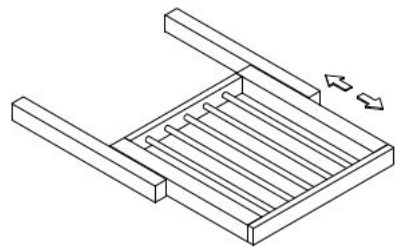

Trouser Rack Trays

Depth: 19 5/8"
 Height: 2"

Width : 13 3/8"

Width : 19 1/4"

Width : 31 1/8"

Width : 37"

Width : 42"

Wooden Tie and Belt rack

Width : 13 3/8"

Width : 19 1/4"

Width : 31 1/8"

Width : 37"

Width : 42"

Depth: 19 5/8"

Height: 2"

Hanging Rails