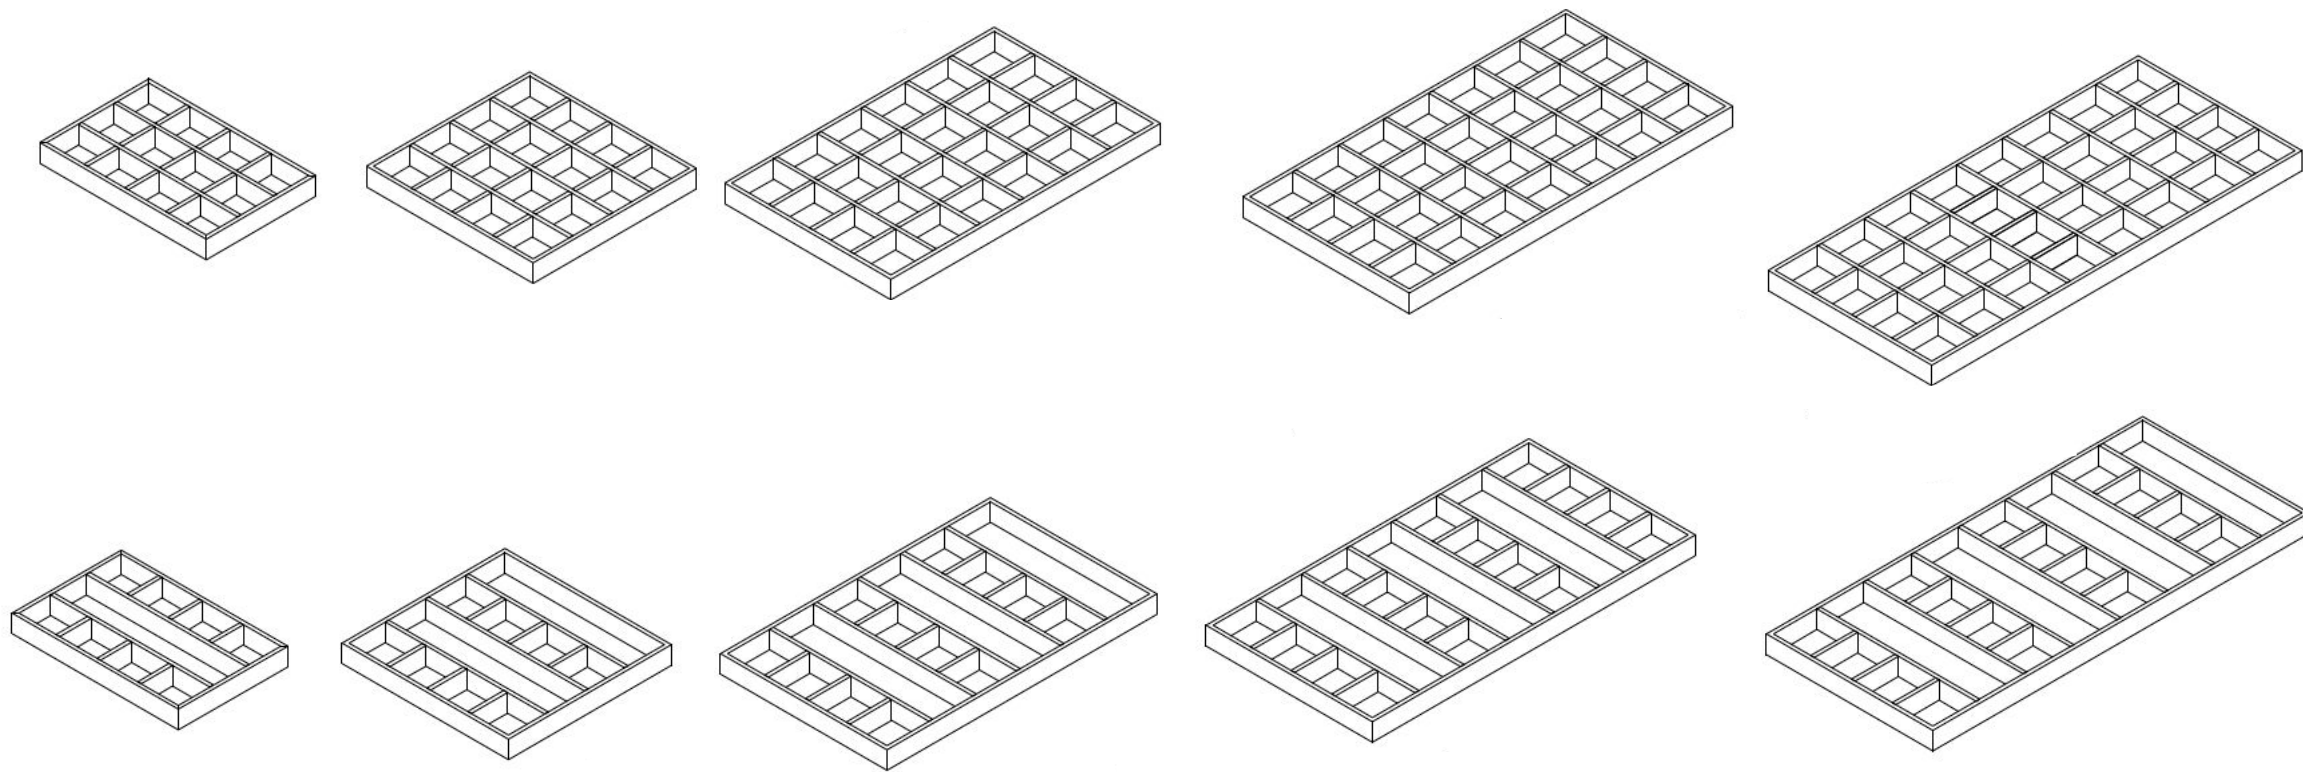

Width : 13 3/8"

Width : 19 1/4"

Width : 31 1/8"

Width : 37"

Width : 42"

Depth: 19 5/8"

Height: 2"

Hanging Rails