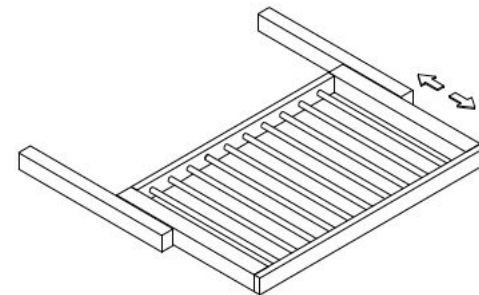

Trouser Rack Trays

Depth: 19 5/8"
 Height: 2"

Width : 13 3/8"

Width : 19 1/4"

Width : 31 1/8"

Width : 37"

Width : 42"

Wooden Tie and Belt rack

Width : 13 3/8"

Width : 19 1/4"

Width : 31 1/8"

Width : 37"

Width : 42"

Depth: 19 5/8"

Height: 2"

Hanging Rails