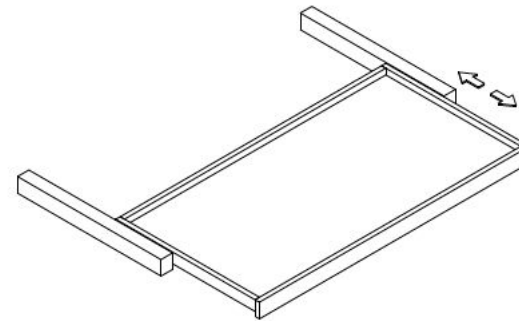

Trouser Rack Trays

Depth: 19 5/8"
 Height: 2"

Width : 13 3/8"

Width : 19 1/4"

Width : 31 1/8"

Width : 37"

Width : 42"

Wooden Tie and Belt rack

Width : 13 3/8"

Width : 19 1/4"

Width : 31 1/8"

Width : 37"

Width : 42"

Depth: 19 5/8"

Height: 2"

Hanging Rails