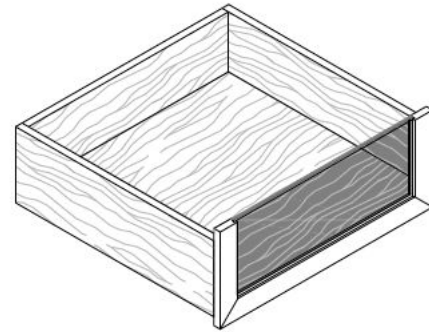

Height: 7 1/2"

Depth: 19 5/8"

Widths: 13 3/8"
19 1/4"
31 1/8"
37"
42 7/8"

Internal Drawers

Height : 3 7/8"

Height : 5 3/4"

Height : 7 1/2"

Height : 11"

Depth: 19 5/8"

Widths: 13 3/8"
19 1/4"
31 1/8"
37"
42 7/8"

Internal Drawer with Crystal Front

Height : 3 7/8"

Height : 5 3/4"

Height : 7 1/2"

Height : 11"

Depth: 19 5/8"
 Widths: 13 3/8"
 19 1/4"
 31 1/8"
 37"
 42 7/8"

Trouser Rack Trays

Depth: 19 5/8"
 Height: 2"

Width : 13 3/8"

Width : 19 1/4"

Width : 31 1/8"

Width : 37"

Width : 42"

Wooden Tie and Belt rack