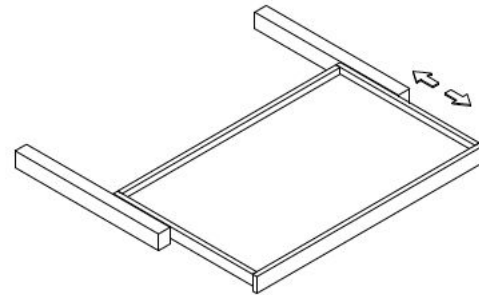

Trouser Rack Trays

Depth: 19 5/8"
 Height: 2"

Width : 13 3/8"

Width : 19 1/4"

Width : 31 1/8"

Width : 37"

Width : 42"

Wooden Tie and Belt rack

Width : 13 3/8"

Width : 19 1/4"

Width : 31 1/8"

Width : 37"

Width : 42"

Depth: 19 5/8"

Height: 2"

Hanging Rails