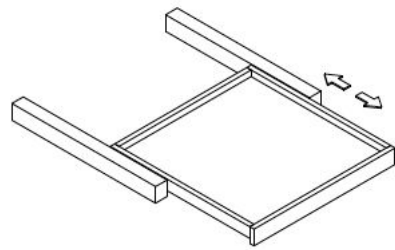

Depth: 19 5/8"

Widths: 13 3/8"
19 1/4"
31 1/8"
37"
42 7/8"

Internal Drawer with Crystal Front

Height : 3 7/8"

Height : 5 3/4"

Height : 7 1/2"

Height : 11"

Depth: 19 5/8"
 Widths: 13 3/8"
 19 1/4"
 31 1/8"
 37"
 42 7/8"

Trouser Rack Trays

Depth: 19 5/8"
 Height: 2"

Width : 13 3/8"

Width : 19 1/4"

Width : 31 1/8"

Width : 37"

Width : 42"

Wooden Tie and Belt rack