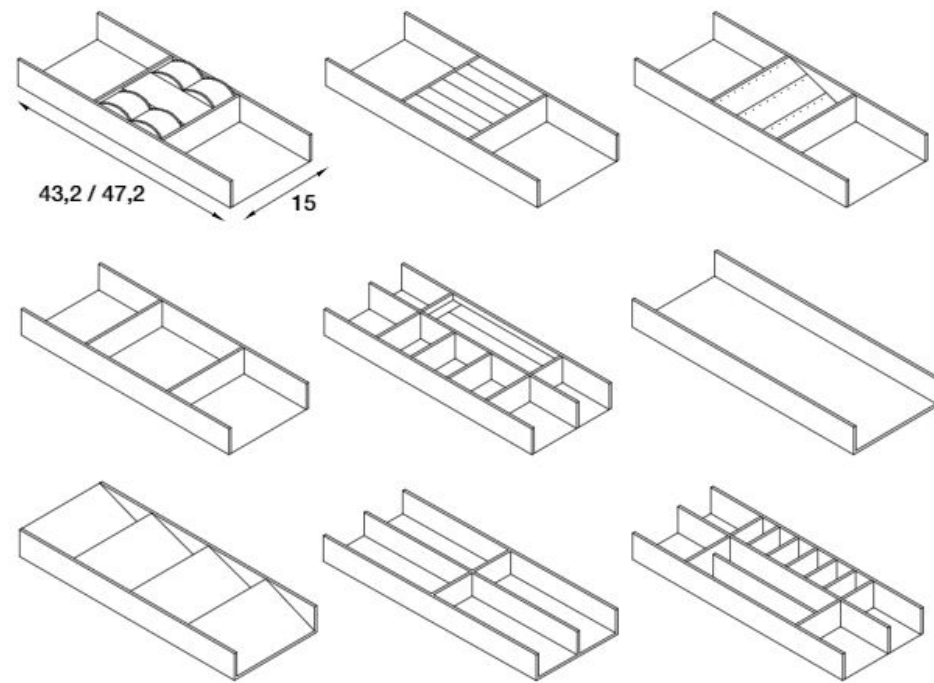

Width : 13 3/8"

Width : 19 1/4"

Width : 31 1/8"

Width : 37"

Width : 42"

Depth: 19 5/8"

Height: 2"

Hanging Rails

Chrome hanging rail

Widths:
 16 3/4"
 22 5/8"
 34 1/2 "
 40 3/8"
 46 1/4"

Pull down hanging rail

Widths:
 22 5/8"
 34 1/2 "
 40 3/8"
 46 1/4"

Note: For LED lighting, see page 10

Jewelry / Trays / Perfumer

Hangers