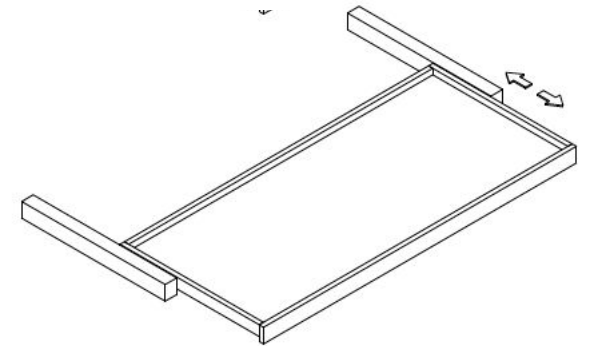

Trouser Rack Trays

Depth: 19 5/8"
 Height: 2"

Width : 13 3/8"

Width : 19 1/4"

Width : 31 1/8"

Width : 37"

Width : 42"

Wooden Tie and Belt rack

Width : 13 3/8"

Width : 19 1/4"

Width : 31 1/8"

Width : 37"

Width : 42"

Depth: 19 5/8"

Height: 2"

Hanging Rails