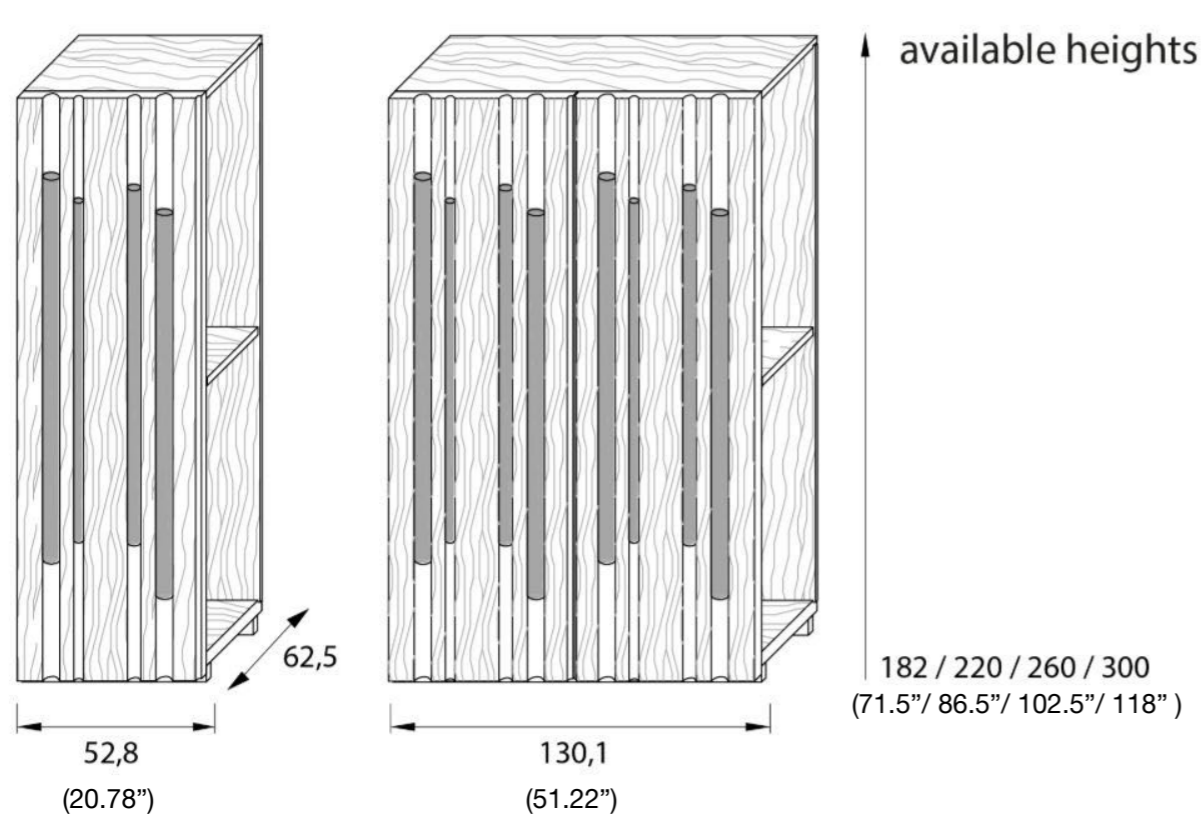

HANDLES FOR BAMBOO DOORS

Detail of the handle section:

channels details

A 2,5 x 2 cm h.100/120/140/160

B 3,5 x 3 cm h.100/120/140/160

C 4,5 x 4 cm h.100/120/140/160

Matt lacquered elliptical profiles complete with fixing systems. Maximum 1 profile type A and 1 profile type B for each door.

Finish: matt lacquered in the RAL colours

Special finish: on demand