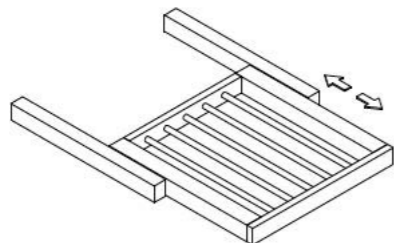

Depth: 19 5/8"  
 Widths: 13 3/8"  
 19 1/4"  
 31 1/8"  
 37"  
 42 7/8"

Trouser Rack Trays

Depth: 19 5/8"  
 Height: 2"

Width : 13 3/8"

Width : 19 1/4"

Width : 31 1/8"

Width : 37"

Width : 42"