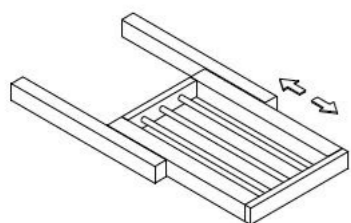

Depth: 19 5/8"  
 Widths: 13 3/8"  
 19 1/4"  
 31 1/8"  
 37"  
 42 7/8"

Trouser Rack Trays

Depth: 19 5/8"  
 Height: 2"

Width : 13 3/8"

Width : 19 1/4"

Width : 31 1/8"

Width : 37"

Width : 42"