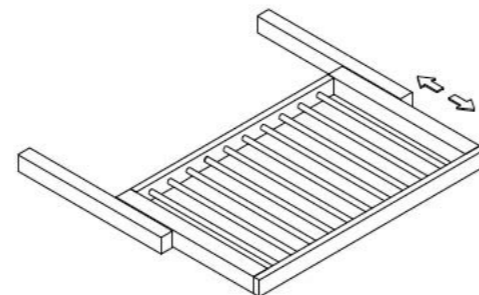

Depth: 19 5/8"  
 Widths: 13 3/8"  
 19 1/4"  
 31 1/8"  
 37"  
 42 7/8"

Trouser Rack Trays

Depth: 19 5/8"  
 Height: 2"

Width : 13 3/8"

Width : 19 1/4"

Width : 31 1/8"

Width : 37"

Width : 42"