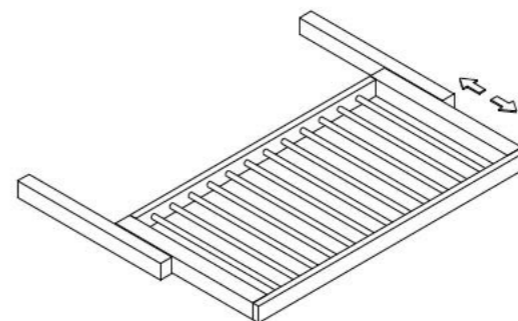

Depth: 19 5/8"  
 Widths: 13 3/8"  
 19 1/4"  
 31 1/8"  
 37"  
 42 7/8"

Trouser Rack Trays

Depth: 19 5/8"  
 Height: 2"

Width : 13 3/8"

Width : 19 1/4"

Width : 31 1/8"

Width : 37"

Width : 42"

Wooden Tie and Belt rack

Width : 13 3/8"

Width : 19 1/4"

Width : 31 1/8"

Width : 37"

Width : 42"

Depth: 19 5/8"

Height: 2"