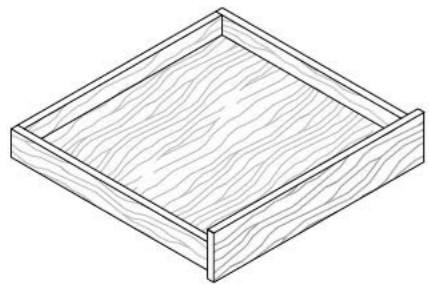

Finishes:

- Silver
- Bronze

Widths: 13 3/4"  
19 5/8"

Heights: 66 7/8"  
82 5/8"  
98 3/8"  
114 1/8"

Sloping Shoe Rack Shelf

Shelves  
Thickness: Wood 1"  
Glass 3/8"  
  
Depth: 22 1/2"  
  
Widths: 16 3/4"  
22 5/8"  
34 1/2"  
40 3/8"  
46 1/4"

Shoe Rack Drawer

Height: 7 1/2"

Depth: 19 5/8"

Widths: 13 3/8"  
19 1/4"  
31 1/8"  
37"  
42 7/8"

Internal Drawers

Height : 3 7/8"

Height : 5 3/4"

Height : 7 1/2"