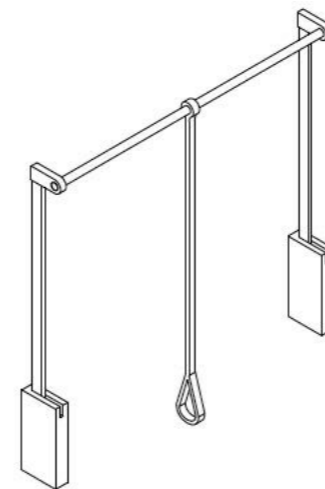

Depth: 19 5/8"  
 Widths: 13 3/8"  
 19 1/4"  
 31 1/8"  
 37"  
 42 7/8"

Trouser Rack Trays

Depth: 19 5/8"  
 Height: 2"

Width : 13 3/8"

Width : 19 1/4"

Width : 31 1/8"

Width : 37"

Width : 42"

Wooden Tie and Belt rack

Width : 13 3/8"

Width : 19 1/4"

Width : 31 1/8"

Width : 37"

Width : 42"

Depth: 19 5/8"

Height: 2"

Hanging Rails

Chrome hanging rail

Widths:  
 16 3/4"  
 22 5/8"  
 34 1/2 "  
 40 3/8"  
 46 1/4"

Pull down hanging rail

Widths:  
 22 5/8"  
 34 1/2 "  
 40 3/8"  
 46 1/4"

Note: For LED lighting, see page 10