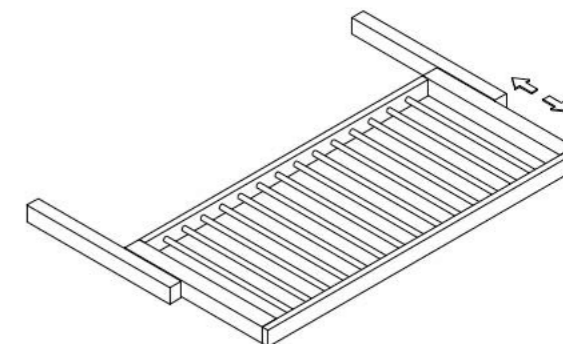

Depth: 19 5/8"  
 Widths: 13 3/8"  
 19 1/4"  
 31 1/8"  
 37"  
 42 7/8"

Trouser Rack Trays

Depth: 19 5/8"  
 Height: 2"

Width : 13 3/8"

Width : 19 1/4"

Width : 31 1/8"

Width : 37"

Width : 42"