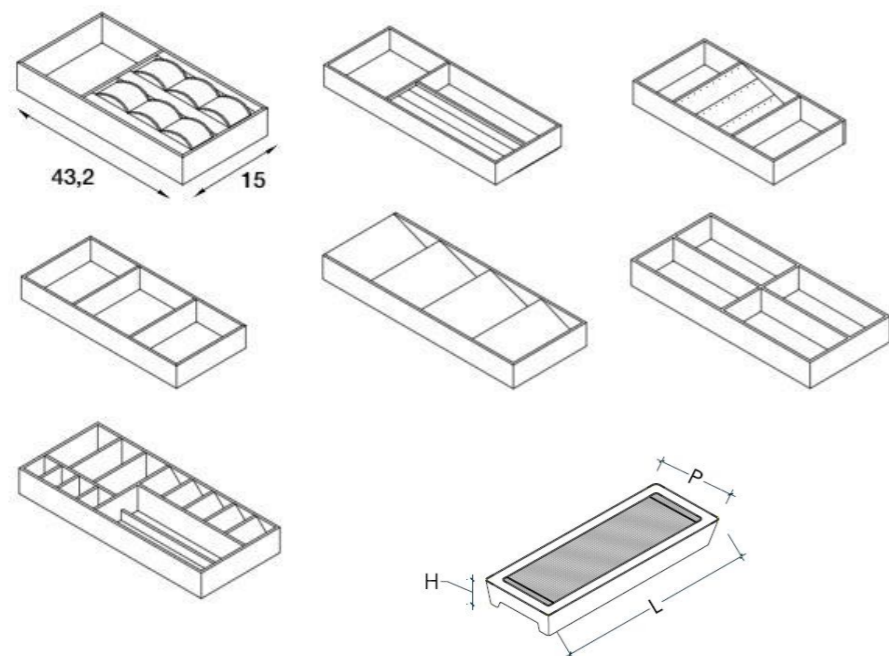

Hangers

LED Lighting

LED Bar Fixed in the side panel.
120LED/m - warm light

LED Bar with integrated touch button

LED Bar with integrated IR Sensor