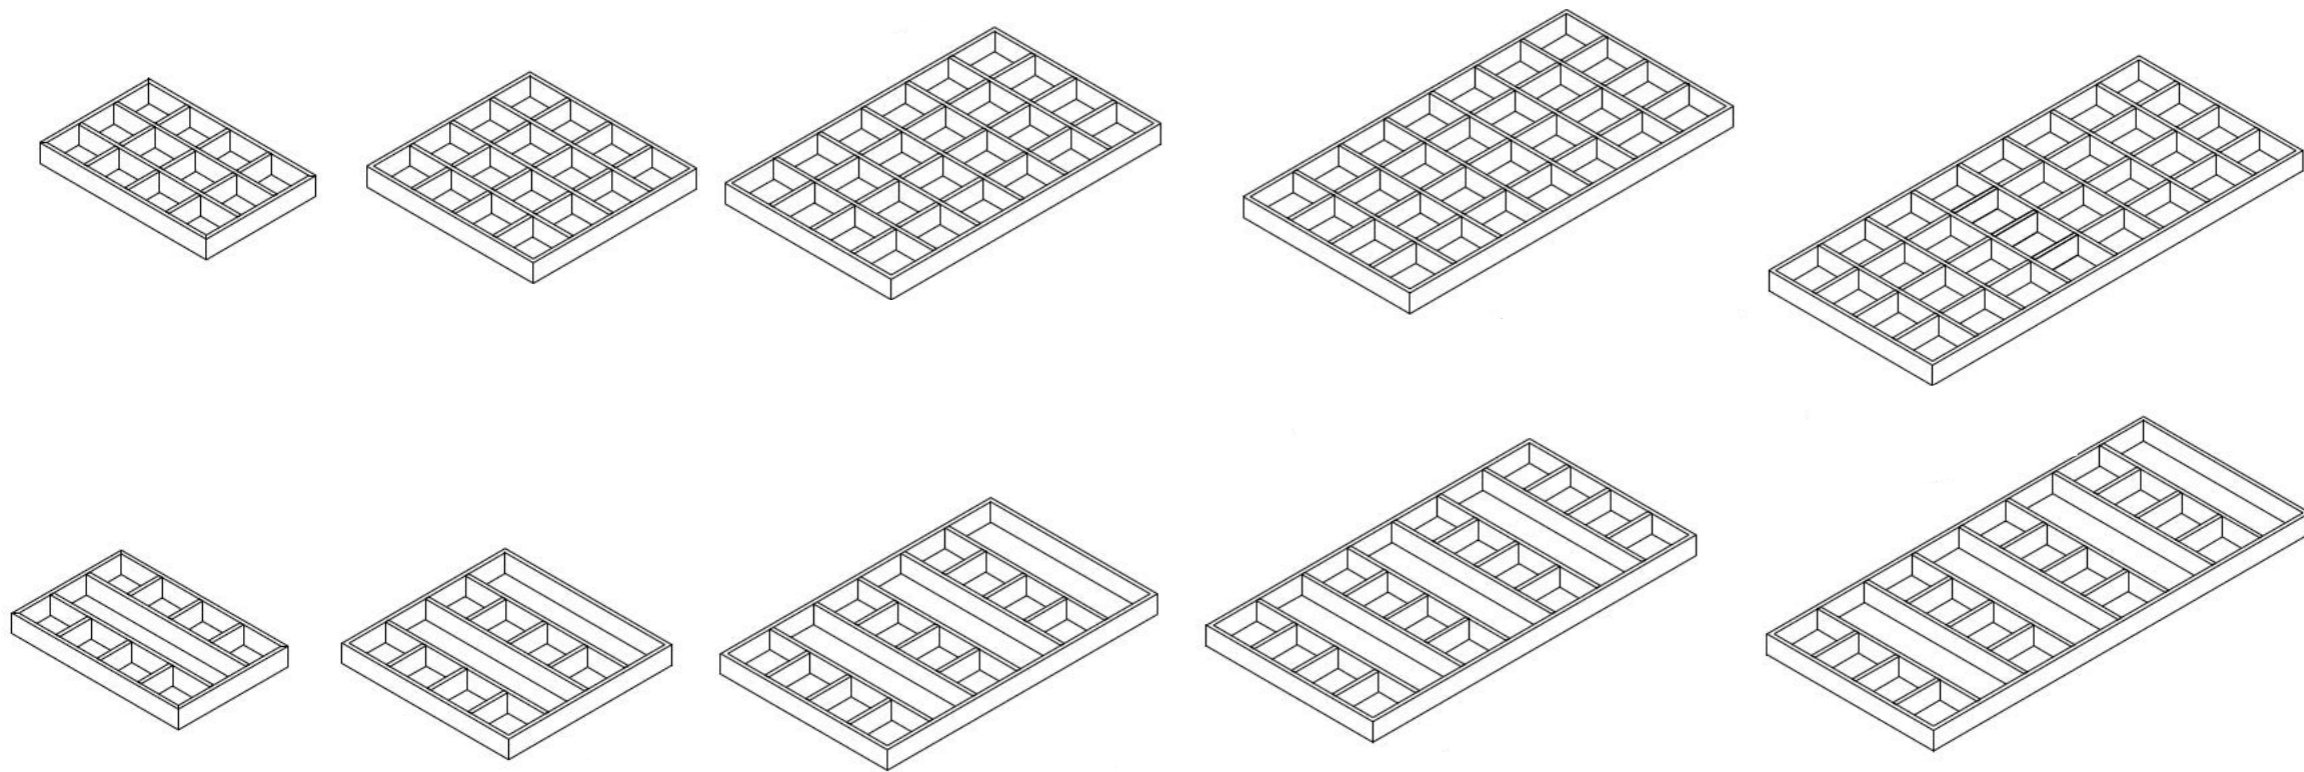

Wooden Tie and Belt rack

Width : 13 3/8"

Width : 19 1/4"

Width : 31 1/8"

Width : 37"

Width : 42"

Depth: 19 5/8"

Height: 2"