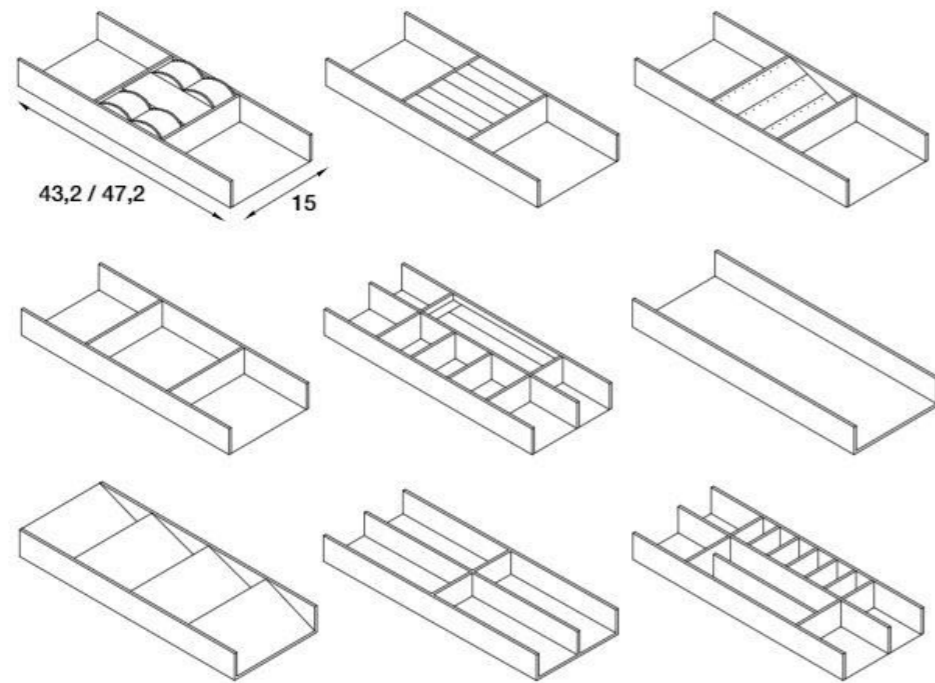

Jewelry / Trays / Perfumer