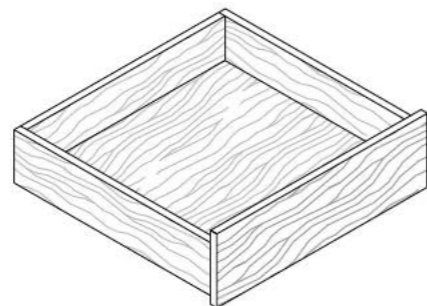

Finishes:

- Silver
- Bronze

Widths: 13 3/4"  
19 5/8"

Heights: 66 7/8"  
82 5/8"  
98 3/8"  
114 1/8"

Sloping Shoe Rack Shelf

Shelves  
Thickness: Wood 1"  
Glass 3/8"  
  
Depth: 22 1/2"  
  
Widths: 16 3/4"  
22 5/8"  
34 1/2"  
40 3/8"  
46 1/4"

Shoe Rack Drawer

Height: 7 1/2"

Depth: 19 5/8"

Widths: 13 3/8"  
19 1/4"  
31 1/8"  
37"  
42 7/8"

Internal Drawers

Height : 3 7/8"

Height : 5 3/4"

Height : 7 1/2"

Height : 11"

Depth: 19 5/8"

Widths: 13 3/8"  
19 1/4"  
31 1/8"  
37"  
42 7/8"

Internal Drawer with Crystal Front

Height : 3 7/8"

Height : 5 3/4"

Height : 7 1/2"

Height : 11"