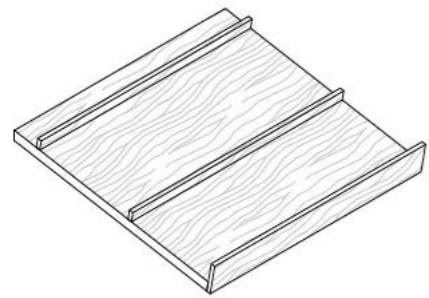

## channels details

A 2,5 x 2 cm h.100/120/140/160

B 3,5 x 3 cm h.100/120/140/160

C 4,5 x 4 cm h.100/120/140/160

Matt lacquered elliptical profiles complete with fixing systems. Maximum 1 profile type A and 1 profile type B for each door.

Finish: matt lacquered in the RAL colours

Special finish: on demand

Shelves

Movable Shelf

Movable Shelf with LED

Acid Etched Crystal Shelf

Smoked Crystal Shelf

Mirror fixed on interior side of hinged door.

Finishes:

- Silver
- Bronze

Widths: 13 3/4"  
19 5/8"

Heights: 66 7/8"  
82 5/8"  
98 3/8"  
114 1/8"

Sloping Shoe Rack Shelf

Shelves  
Thickness: Wood 1"  
Glass 3/8"  
  
Depth: 22 1/2"  
  
Widths: 16 3/4"  
22 5/8"  
34 1/2"  
40 3/8"  
46 1/4"