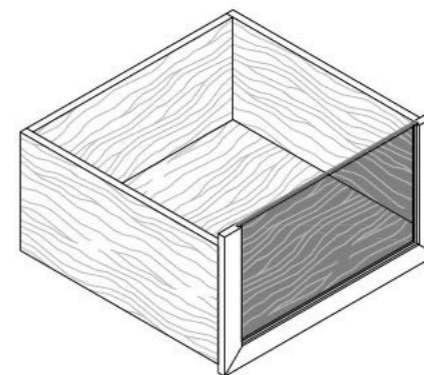

Height : 11"

Depth: 19 5/8"

Widths: 13 3/8"  
19 1/4"  
31 1/8"  
37"  
42 7/8"

Internal Drawer with Crystal Front

Height : 3 7/8"

Height : 5 3/4"

Height : 7 1/2"

Height : 11"

Depth: 19 5/8"  
 Widths: 13 3/8"  
 19 1/4"  
 31 1/8"  
 37"  
 42 7/8"

Trouser Rack Trays

Depth: 19 5/8"  
 Height: 2"

Width : 13 3/8"

Width : 19 1/4"

Width : 31 1/8"

Width : 37"

Width : 42"