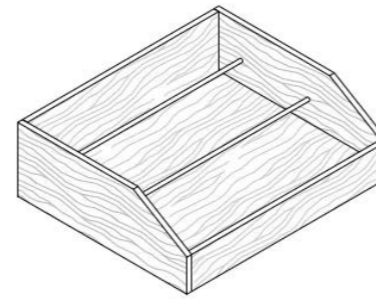

Finishes:

- Silver
- Bronze

Widths: 13 3/4"  
19 5/8"

Heights: 66 7/8"  
82 5/8"  
98 3/8"  
114 1/8"

Sloping Shoe Rack Shelf

Shelves  
Thickness: Wood 1"  
Glass 3/8"  
  
Depth: 22 1/2"  
  
Widths: 16 3/4"  
22 5/8"  
34 1/2"  
40 3/8"  
46 1/4"

Shoe Rack Drawer

Height: 7 1/2"

Depth: 19 5/8"

Widths: 13 3/8"  
19 1/4"  
31 1/8"  
37"  
42 7/8"

Internal Drawers

Height : 3 7/8"

Height : 5 3/4"

Height : 7 1/2"