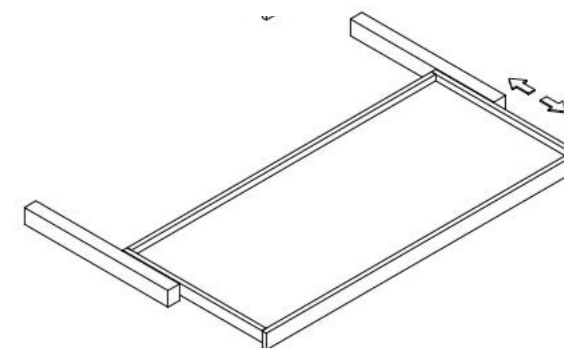

Height : 11"

Depth: 19 5/8"

Widths: 13 3/8"  
19 1/4"  
31 1/8"  
37"  
42 7/8"

Internal Drawer with Crystal Front

Height : 3 7/8"

Height : 5 3/4"

Height : 7 1/2"

Height : 11"

Depth: 19 5/8"  
 Widths: 13 3/8"  
 19 1/4"  
 31 1/8"  
 37"  
 42 7/8"

Trouser Rack Trays

Depth: 19 5/8"  
 Height: 2"

Width : 13 3/8"

Width : 19 1/4"

Width : 31 1/8"

Width : 37"

Width : 42"

Wooden Tie and Belt rack

Width : 13 3/8"

Width : 19 1/4"

Width : 31 1/8"

Width : 37"

Width : 42"

Depth: 19 5/8"

Height: 2"