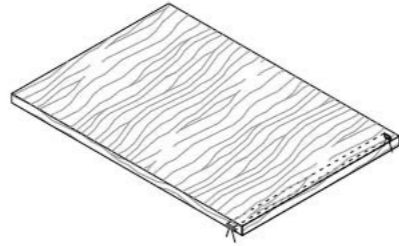

Movable Shelf with LED