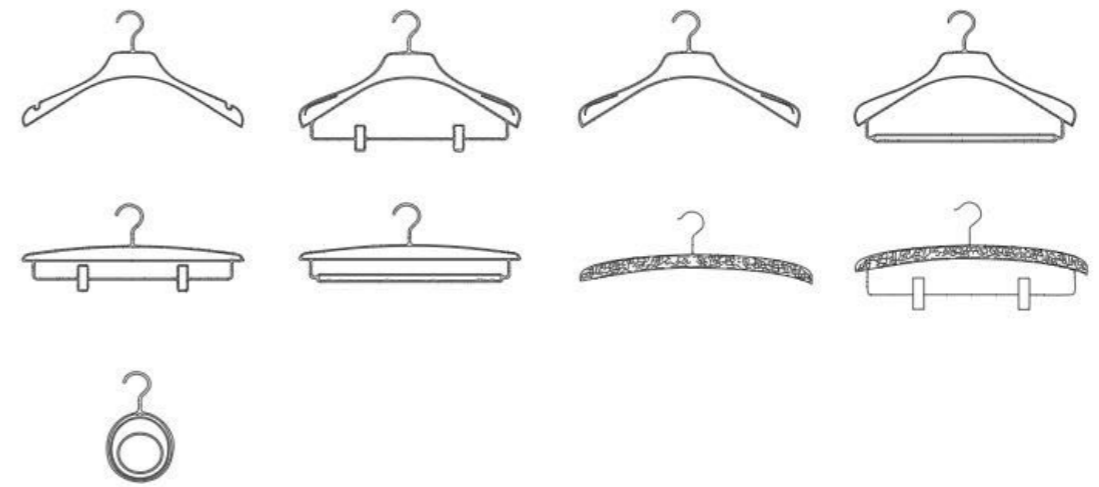

Hanging Rails

Chrome hanging rail

Widths:  
 16 3/4"  
 22 5/8"  
 34 1/2 "  
 40 3/8"  
 46 1/4"

Pull down hanging rail

Widths:  
 22 5/8"  
 34 1/2 "  
 40 3/8"  
 46 1/4"

Note: For LED lighting, see page 10

Jewelry / Trays / Perfumer

Hangers

LED Lighting

LED Bar Fixed in the side panel.  
120LED/m - warm light

LED Bar with integrated touch button

LED Bar with integrated IR Sensor

PLAIN WOODS

Maple