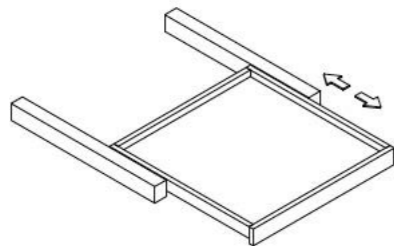

Shoe Rack Drawer

Height: 7 1/2"

Depth: 19 5/8"

Widths: 13 3/8"  
19 1/4"  
31 1/8"  
37"  
42 7/8"

Internal Drawers

Height : 3 7/8"

Height : 5 3/4"

Height : 7 1/2"

Height : 11"

Depth: 19 5/8"

Widths: 13 3/8"  
19 1/4"  
31 1/8"  
37"  
42 7/8"

Internal Drawer with Crystal Front

Height : 3 7/8"

Height : 5 3/4"

Height : 7 1/2"

Height : 11"

Depth: 19 5/8"  
 Widths: 13 3/8"  
 19 1/4"  
 31 1/8"  
 37"  
 42 7/8"

Trouser Rack Trays

Depth: 19 5/8"  
 Height: 2"

Width : 13 3/8"

Width : 19 1/4"

Width : 31 1/8"

Width : 37"

Width : 42"