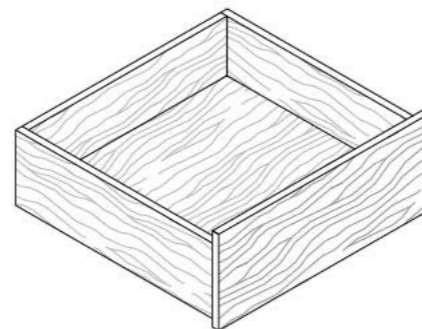

Finishes:

- Silver
- Bronze

Widths: 13 3/4"  
19 5/8"

Heights: 66 7/8"  
82 5/8"  
98 3/8"  
114 1/8"

Sloping Shoe Rack Shelf

Shelves  
Thickness: Wood 1"  
Glass 3/8"  
  
Depth: 22 1/2"  
  
Widths: 16 3/4"  
22 5/8"  
34 1/2"  
40 3/8"  
46 1/4"

Shoe Rack Drawer

Height: 7 1/2"

Depth: 19 5/8"

Widths: 13 3/8"  
19 1/4"  
31 1/8"  
37"  
42 7/8"

Internal Drawers

Height : 3 7/8"

Height : 5 3/4"

Height : 7 1/2"

Height : 11"

Depth: 19 5/8"

Widths: 13 3/8"  
19 1/4"  
31 1/8"  
37"  
42 7/8"

Internal Drawer with Crystal Front

Height : 3 7/8"

Height : 5 3/4"

Height : 7 1/2"

Height : 11"