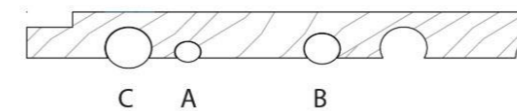

## channels details

A 2,5 x 2 cm h.100/120/140/160

B 3,5 x 3 cm h.100/120/140/160

C 4,5 x 4 cm h.100/120/140/160

Matt lacquered elliptical profiles complete with fixing systems. Maximum 1 profile type A and 1 profile type B for each door.