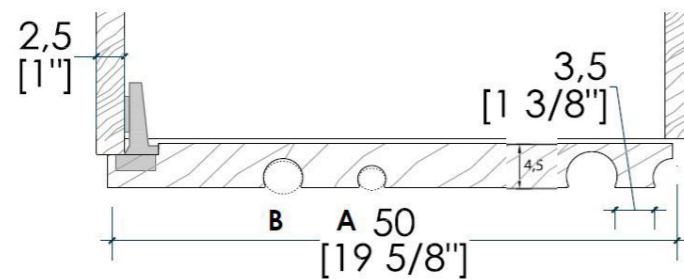

## channels details

A 2,5 x 2 cm h.100/120/140/160

B 3,5 x 3 cm h.100/120/140/160

C 4,5 x 4 cm h.100/120/140/160

Matt lacquered elliptical profiles complete with fixing systems. Maximum 1 profile type A and 1 profile type B for each door.