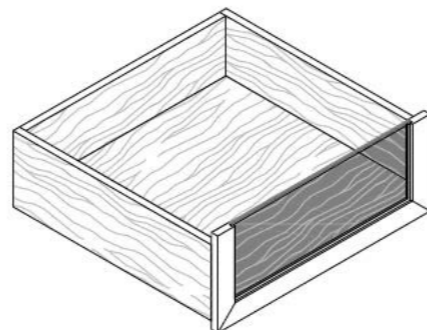

Shoe Rack Drawer

Height: 7 1/2"

Depth: 19 5/8"

Widths: 13 3/8"  
19 1/4"  
31 1/8"  
37"  
42 7/8"

Internal Drawers

Height : 3 7/8"

Height : 5 3/4"

Height : 7 1/2"

Height : 11"

Depth: 19 5/8"

Widths: 13 3/8"  
19 1/4"  
31 1/8"  
37"  
42 7/8"

Internal Drawer with Crystal Front

Height : 3 7/8"

Height : 5 3/4"

Height : 7 1/2"

Height : 11"

Depth: 19 5/8"  
 Widths: 13 3/8"  
 19 1/4"  
 31 1/8"  
 37"  
 42 7/8"

Trouser Rack Trays

Depth: 19 5/8"  
 Height: 2"

Width : 13 3/8"

Width : 19 1/4"

Width : 31 1/8"

Width : 37"

Width : 42"