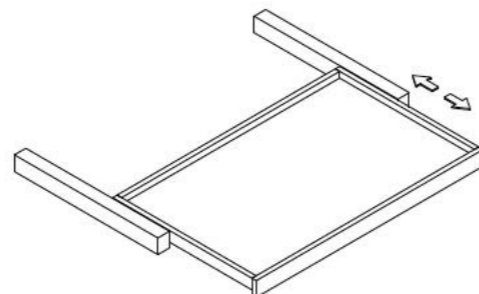

Depth: 19 5/8"  
 Widths: 13 3/8"  
 19 1/4"  
 31 1/8"  
 37"  
 42 7/8"

Trouser Rack Trays

Depth: 19 5/8"  
 Height: 2"

Width : 13 3/8"

Width : 19 1/4"

Width : 31 1/8"

Width : 37"

Width : 42"

Wooden Tie and Belt rack

Width : 13 3/8"

Width : 19 1/4"

Width : 31 1/8"

Width : 37"

Width : 42"

Depth: 19 5/8"

Height: 2"