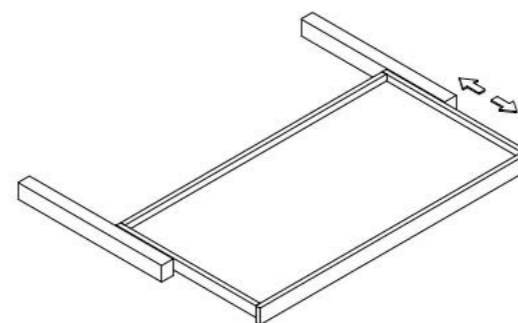

Depth: 19 5/8"  
 Widths: 13 3/8"  
 19 1/4"  
 31 1/8"  
 37"  
 42 7/8"

Trouser Rack Trays

Depth: 19 5/8"  
 Height: 2"

Width : 13 3/8"

Width : 19 1/4"

Width : 31 1/8"

Width : 37"

Width : 42"

Wooden Tie and Belt rack

Width : 13 3/8"

Width : 19 1/4"

Width : 31 1/8"

Width : 37"

Width : 42"

Depth: 19 5/8"

Height: 2"