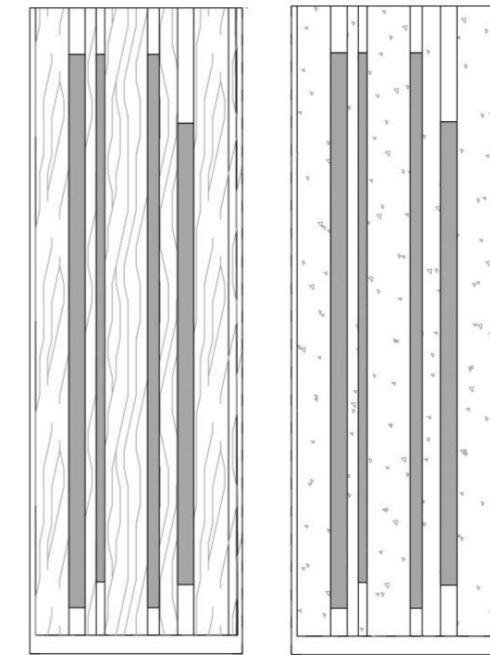

wood

lacquered