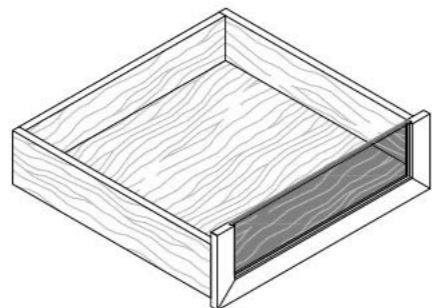

Height : 11"

Depth: 19 5/8"

Widths: 13 3/8"  
19 1/4"  
31 1/8"  
37"  
42 7/8"

Internal Drawer with Crystal Front

Height : 3 7/8"

Height : 5 3/4"

Height : 7 1/2"

Height : 11"

Depth: 19 5/8"  
 Widths: 13 3/8"  
 19 1/4"  
 31 1/8"  
 37"  
 42 7/8"

Trouser Rack Trays

Depth: 19 5/8"  
 Height: 2"

Width : 13 3/8"

Width : 19 1/4"

Width : 31 1/8"

Width : 37"

Width : 42"