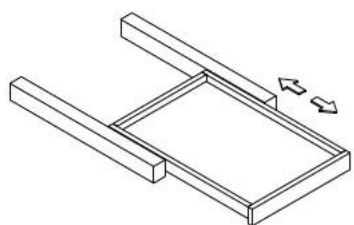

Shoe Rack Drawer

Height: 7 1/2"

Depth: 19 5/8"

Widths: 13 3/8"  
19 1/4"  
31 1/8"  
37"  
42 7/8"

Internal Drawers

Height : 3 7/8"

Height : 5 3/4"

Height : 7 1/2"

Height : 11"

Depth: 19 5/8"

Widths: 13 3/8"  
19 1/4"  
31 1/8"  
37"  
42 7/8"

Internal Drawer with Crystal Front

Height : 3 7/8"

Height : 5 3/4"

Height : 7 1/2"

Height : 11"

Depth: 19 5/8"  
 Widths: 13 3/8"  
 19 1/4"  
 31 1/8"  
 37"  
 42 7/8"

Trouser Rack Trays

Depth: 19 5/8"  
 Height: 2"

Width : 13 3/8"

Width : 19 1/4"

Width : 31 1/8"

Width : 37"

Width : 42"