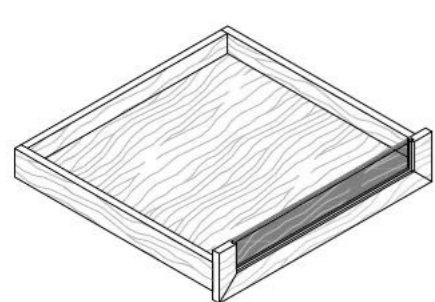

Finishes:

- Silver
- Bronze

Widths: 13 3/4"  
19 5/8"

Heights: 66 7/8"  
82 5/8"  
98 3/8"  
114 1/8"

Sloping Shoe Rack Shelf

Shelves  
Thickness: Wood 1"  
Glass 3/8"  
  
Depth: 22 1/2"  
  
Widths: 16 3/4"  
22 5/8"  
34 1/2"  
40 3/8"  
46 1/4"

Shoe Rack Drawer

Height: 7 1/2"

Depth: 19 5/8"

Widths: 13 3/8"  
19 1/4"  
31 1/8"  
37"  
42 7/8"

Internal Drawers

Height : 3 7/8"

Height : 5 3/4"

Height : 7 1/2"

Height : 11"

Depth: 19 5/8"

Widths: 13 3/8"  
19 1/4"  
31 1/8"  
37"  
42 7/8"

Internal Drawer with Crystal Front

Height : 3 7/8"

Height : 5 3/4"

Height : 7 1/2"

Height : 11"