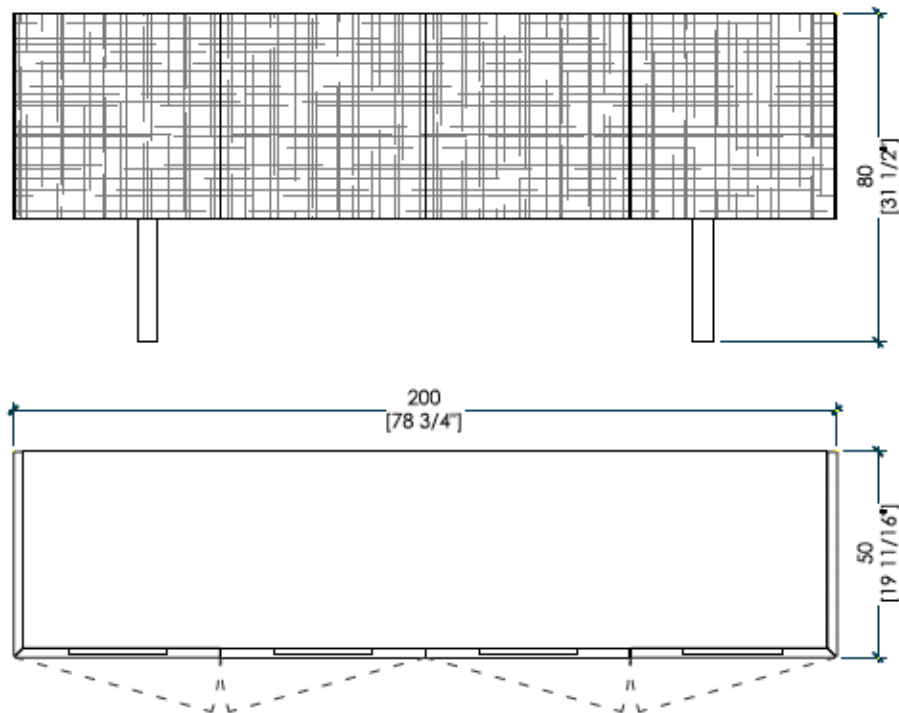

Leaning sideboard with hinged doors.

Wooden leaning sideboard with carved hinged doors and sides.
Equipped with 2 completely extractable internal drawers.

Inside in "Walnut "Canaletto" and outside with "Liquid Metal Finish.

Available with marble top integrated into the sideboard.