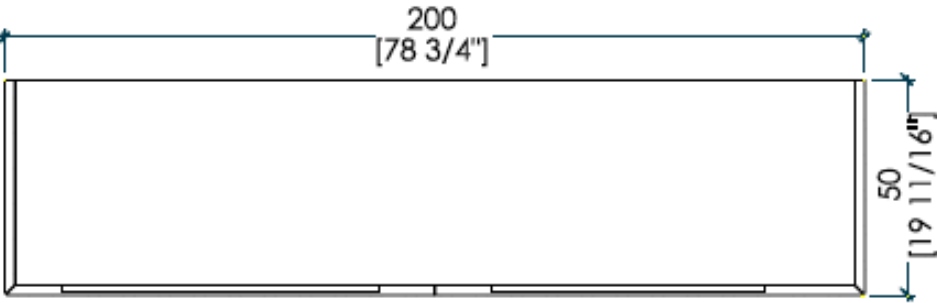

BD 92 Maxima Collection

Hanging sideboard with flap doors

Wooden hanging sideboard with carved flap doors and sides.
Equipped with 2 completely extractable internal drawers.

Inside in "Walnut "Canaletto" and outside with "Liquid Metal Finish.

Available with marble top integrated into the sideboard.

MODEL VARIATIONS

- BD92SS - Tin Finish - Wooden top.
- BD92BB - Bronze Finish - Wooden top.
- BD92SF - Tin Finish - "Pietra di Fossena" top.
- BD92BV - Bronze Finish - "Gris Vigné" top.