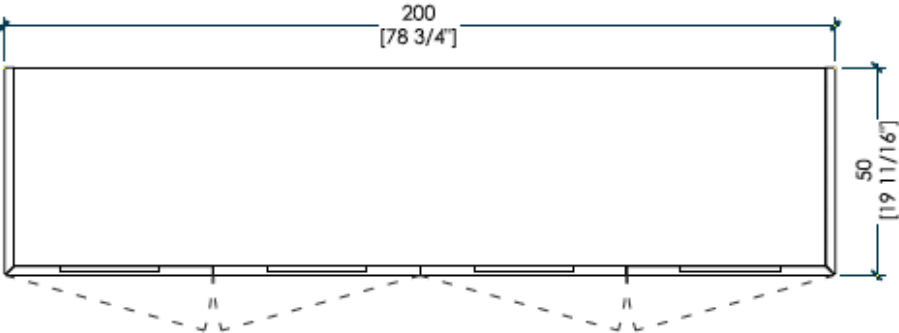

BD 94 Maxima Collection

Hanging sideboard with hinged doors.

Wooden hanging sideboard with carved hinged doors and sides.
Equipped with 2 completely extractable internal drawers.

Inside in "Walnut "Canaletto" and outside with "Liquid Metal Finish.

Available with marble top integrated into the sideboard.

MODEL VARIATIONS

- BD94SS - Tin Finish - Wooden top.
- BD94BB - Bronze Finish - Wooden top.
- BD94SF - Tin Finish - "Pietra di Fossena" top.
- BD94BV - Bronze Finish - "Gris Vigné" top.