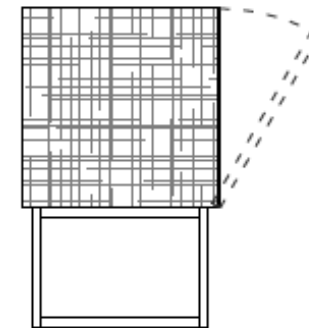

Leaning sideboard with flap doors.

Wooden leaning sideboard with carved flap doors and sides.
Equipped with 2 completely extractable internal drawers.

Inside in "Walnut "Canaletto" and outside with "Liquid Metal Finish."

Available with marble top integrated into the sideboard.

BD 91 Maxima Collection

MODEL VARIATIONS

BD91SS - Tin Finish - Wooden top.

BD91BB - Bronze Finish - Wooden top.

BD91SF - Tin Finish - "Pietra di Fossena" top.

BD91BV - Bronze Finish - "Gris Vigné top.