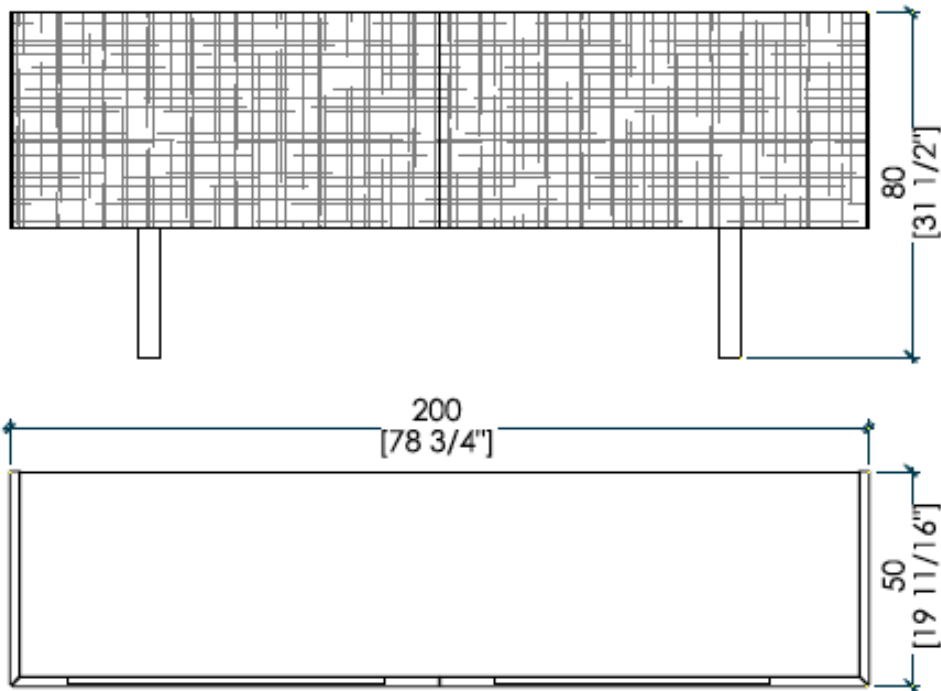

Leaning sideboard with flap doors.

Wooden leaning sideboard with carved flap doors and sides.
Equipped with 2 completely extractable internal drawers.

Inside in "Walnut "Canaletto" and outside with "Liquid Metal Finish."

Available with marble top integrated into the sideboard.

BD 91 Maxima Collection

MODEL VARIATIONS

BD91SS - Tin Finish - Wooden top.

BD91BB - Bronze Finish - Wooden top.

BD91SF - Tin Finish - "Pietra di Fossena" top.

BD91BV - Bronze Finish - "Gris Vigné top.