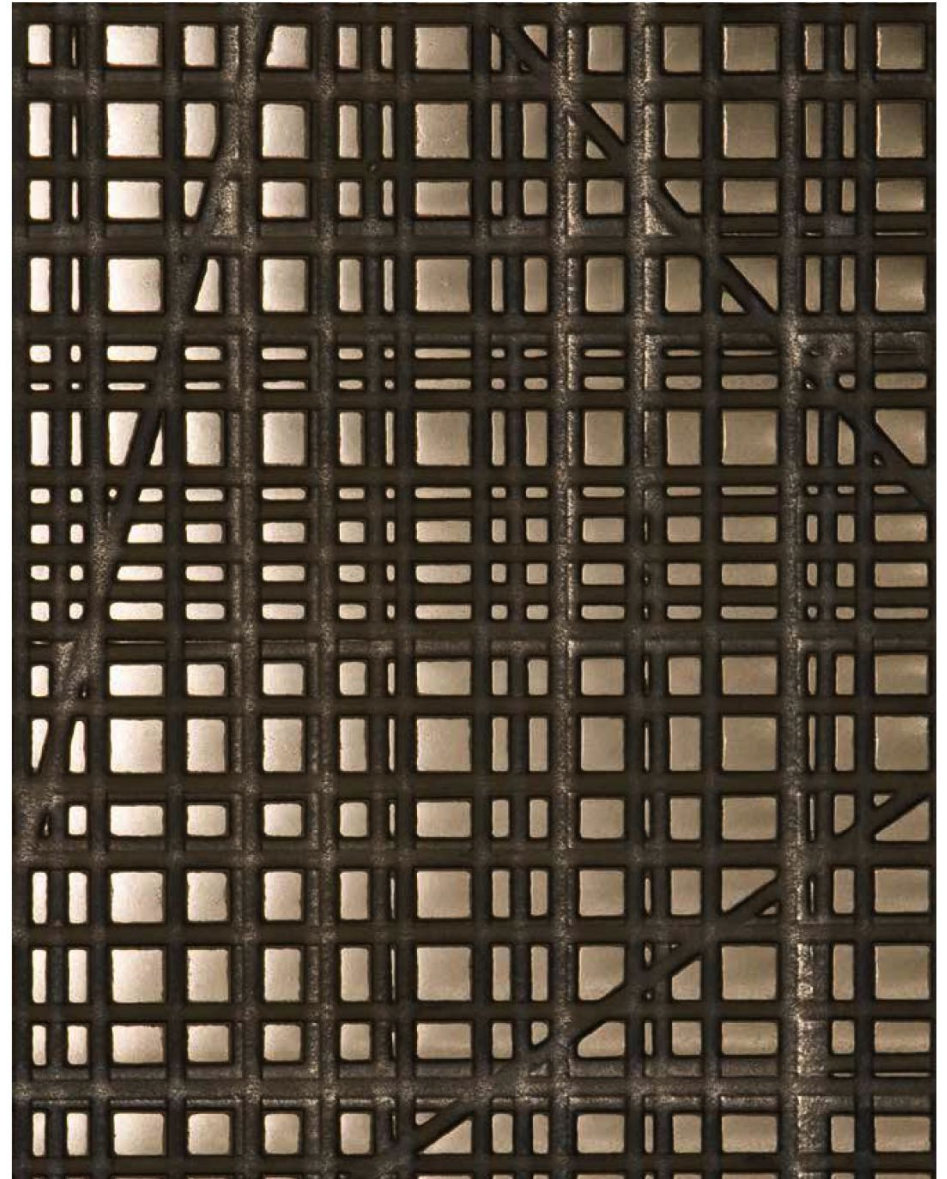

Wooden sideboard with carved doors and sides completely covered with "Liquid Metal" finish and wooden or marble upper top.

Internal structure is walnut "Canaletto" and it is divided in two parts equipped with two internal drawers that can be completely pulled out.

It is available with hinged doors or flap doors and raised on wooden legs or hanging.

Standard dimensions 78.75" x 19.68" x 31.5"

Shown in
Bronze Liquid Metal Finish.

With marble top
Gris Vigné levigato

Liquid Metal Finishes

-Tin

Stagno - Zinn - Étain - металл Stagno

-Light Bronze

Bronzo chiaro - Helle Bronze - Bronza claire - Бронза

Marble Top Finishes

Gris Vignè levigato

Pietra di Fossena

Leaning sideboard with flap doors.

Wooden leaning sideboard with carved flap doors and sides.
Equipped with 2 completely extractable internal drawers.

Inside in "Walnut "Canaletto" and outside with "Liquid Metal Finish."

Available with marble top integrated into the sideboard.