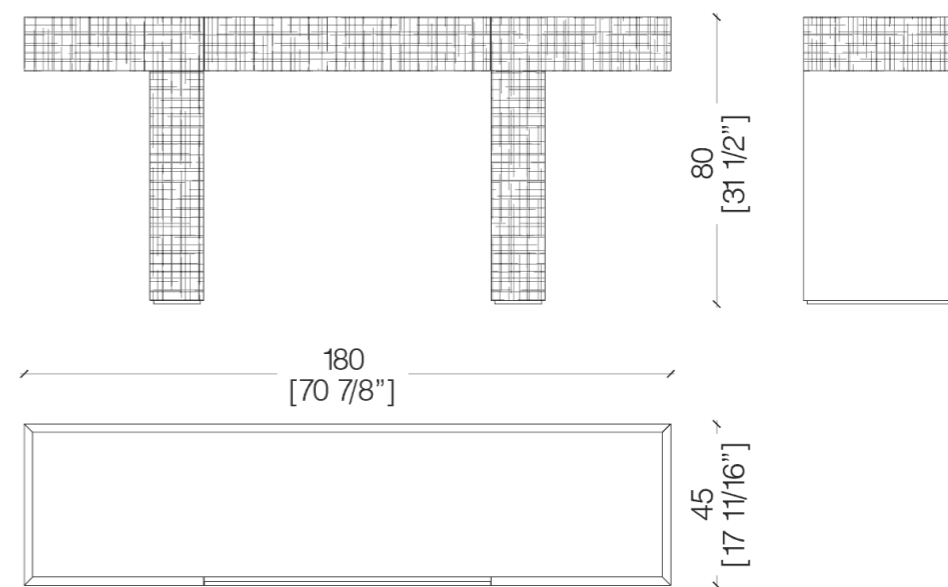

DIMENSIONS