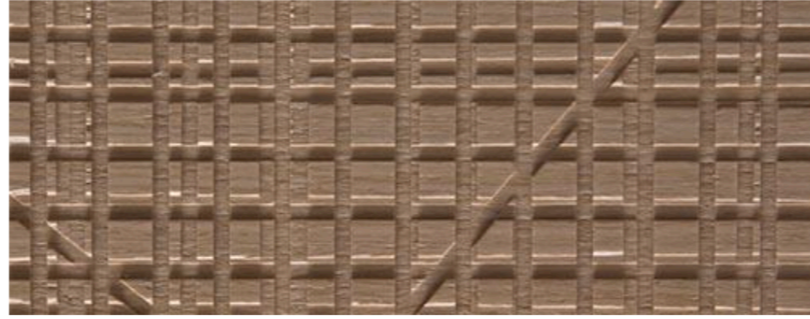

The simple geometrical lines lend strength and solidity to this product that, thanks to the surface treatment, creates an always different effect.

# DIMENSIONS

Maple

Oak

Teak

Walnut Canaletto

Rosewood

Wenge

Mahogany