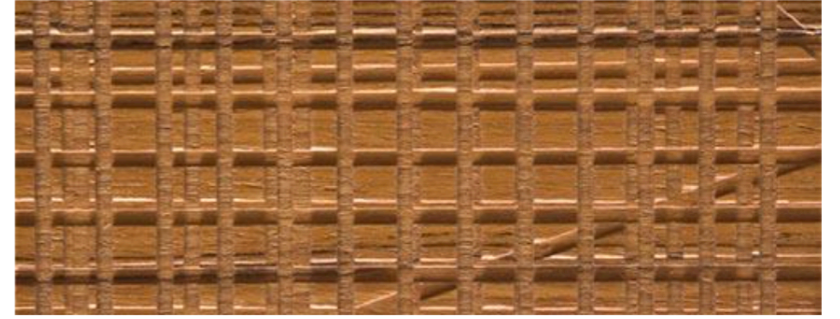

# DIMENSIONS

Maple

Oak

Teak

Walnut Canaletto

Rosewood

Wenge

Mahogany