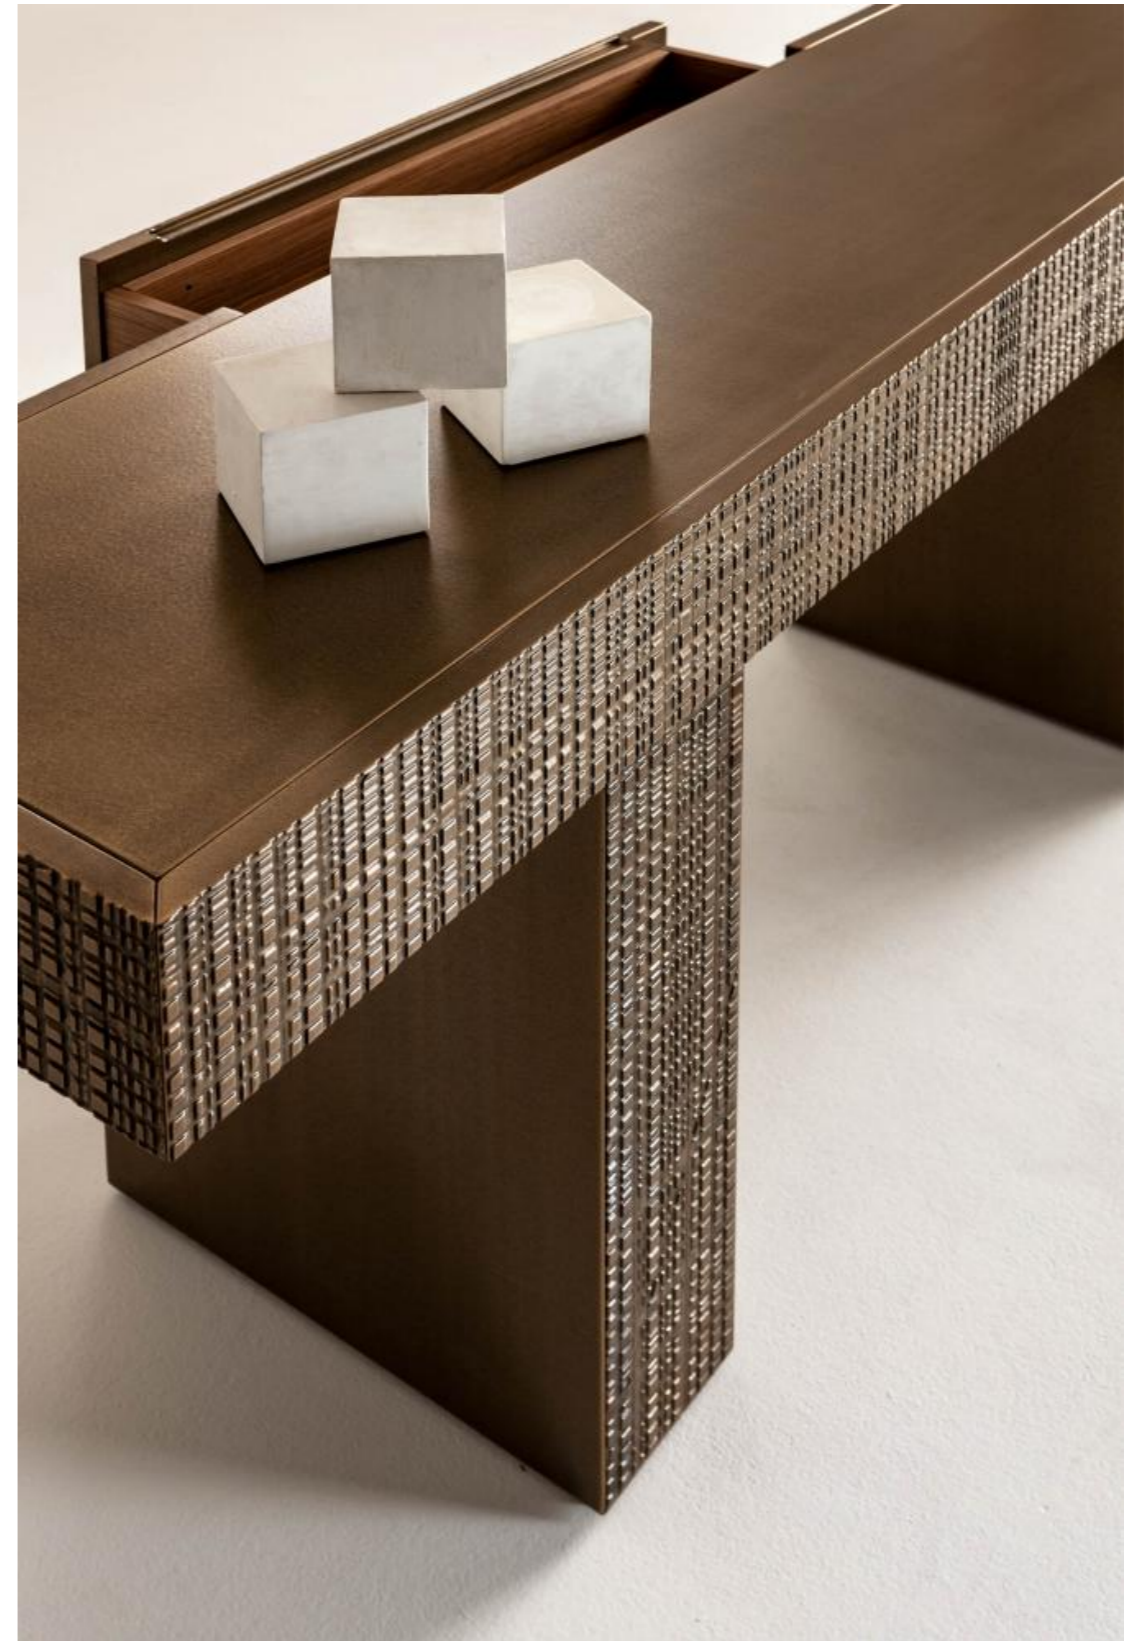

# MATERIA COLLECTION

LUXURY DECOR & BESPOKE SOLUTIONS

MAXIMA BD38 CONSOLE

**LAURAMERONI**  
design . collection

Wooden console with carved top front, back and lateral sides and carved wood legs only on front and back. Equipped with one drawer. This sideboard can be made in all woods of the collection and in special dimensions.

BD 38, which joined the Maxima collection in 2010, maintains the distinguishing surface. This console was born by the need to create a contemporary product, in line with latest trends in interior design, but characterized by a great attention to detail and materials, in order to offer an innovative solution in respect of Laurameroni traditional attention to quality.

The simple geometrical lines lend strength and solidity to this product that, thanks to the surface treatment, creates an always different effect.

# DIMENSIONS

Maple

Oak

Teak

Walnut Canaletto

Rosewood

Wenge

Mahogany