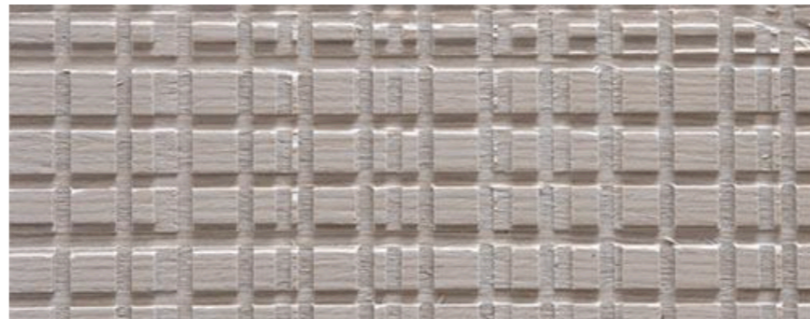

The simple geometrical lines lend strength and solidity to this product that, thanks to the surface treatment, creates an always different effect.

# DIMENSIONS

Maple

Oak

Teak

Walnut Canaletto

Rosewood

Wenge

Mahogany