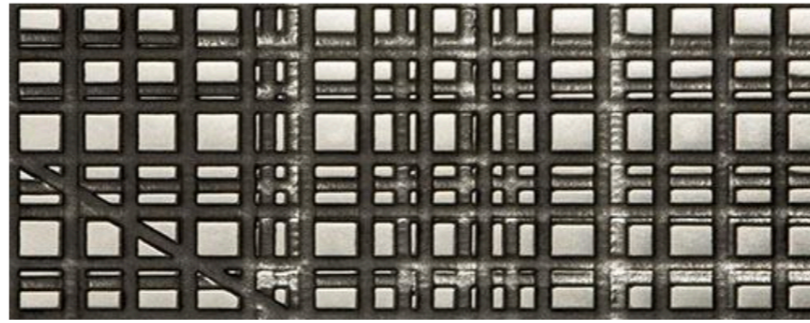

Online RAL 9016