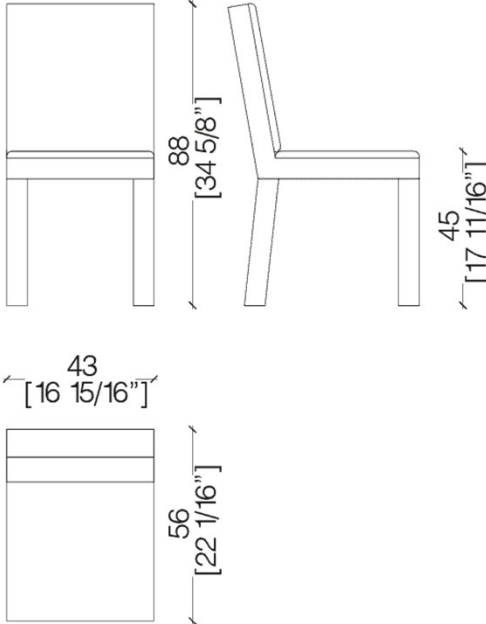

BD 20 L Chair

Wooden Chair
Chair with wooden structure in ash painted in the colors: Rosewood, Teak, Wengé, Cherrywood, Walnut and Oak. Seat and back covered with fabric or leather with polyurethane foam padding.