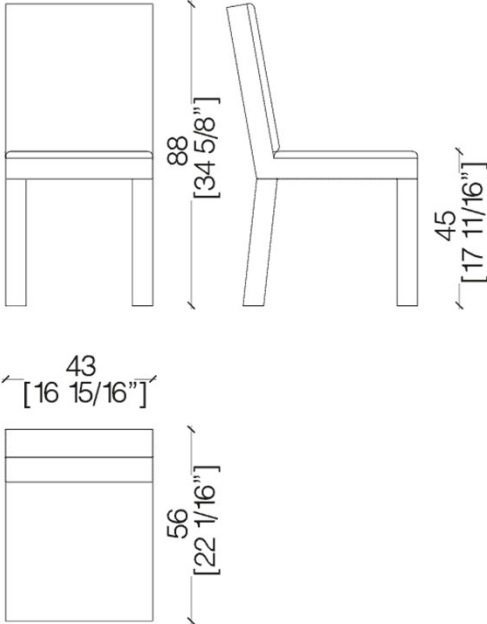

BD 20 Chair

Upholstered Chair
Chair with wooden structure completely upholstered with fabric or leather with polyurethane foam padding.