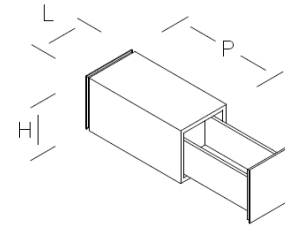

POSSIBLE CONFIGURATIONS

MODULES

Element 1

Modular element with drawer

Element available in all wood essences of the collection and in all RAL colours (brushed matt lacquered finish and glossy polyester lacquered finish)

Standard dimensions in cm.:
W. 27,8 x D. 60 x H. 27,8