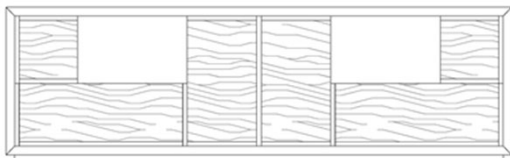

The customization is the key element of BD 09 dresser, which leaves creative freedom to architects and designers

POSSIBLE CONFIGURATIONS

BD 09 A

BD 09 B

BD 09 C

BD 09 D

MODULES

Element 1

Modular element with drawer

Element available in all wood essences of the collection and in all RAL colours (brushed matt lacquered finish and glossy polyester lacquered finish)

Standard dimensions in cm.:
W. 27,8 x D. 60 x H. 27,8