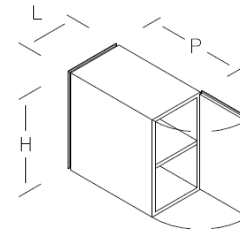

Elemento 3

Modular element with hinged door

Element available in all wood essences of the collection and in all RAL colours (brushed matt lacquered finish and glossy polyester lacquered finish)

Standard dimensions in cm.:
W. 33 x D. 60 x H. 57,8