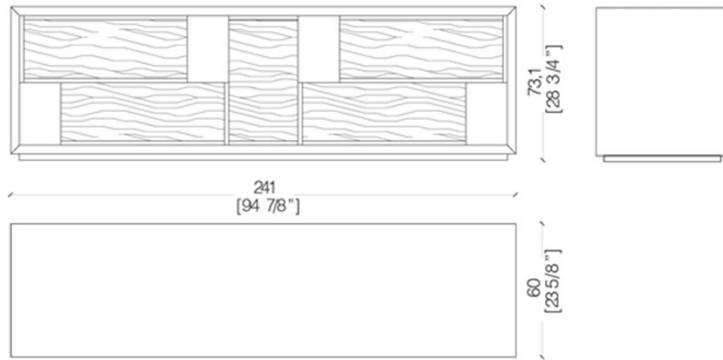

POSSIBLE CONFIGURATIONS

BD 09 A