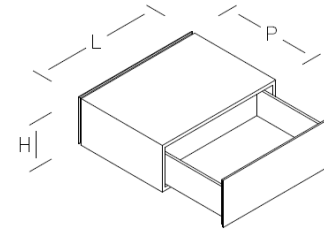

The customization is the key element of BD 09 dresser, which leaves creative freedom to architects and designers

POSSIBLE CONFIGURATIONS

BD 09 A

BD 09 B

BD 09 C

BD 09 D

MODULES

Element 1

Modular element with drawer

Element available in all wood essences of the collection and in all RAL colours (brushed matt lacquered finish and glossy polyester lacquered finish)

Standard dimensions in cm.:
W. 27,8 x D. 60 x H. 27,8