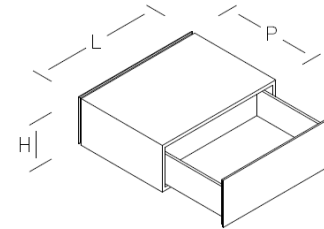

Standard dimensions in cm.:
W. 27,8 x D. 60 x H. 27,8

Element 2

Modular element with drawer

Element available in all wood essences of the collection and in all RAL colours (brushed matt lacquered finish and glossy polyester lacquered finish)