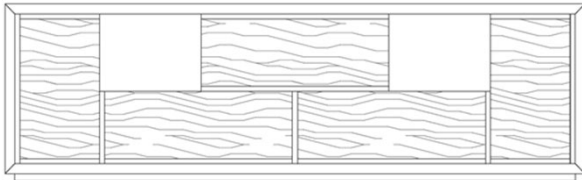

BD 09 E

BD 09 F

BD 09 G

POSSIBLE CONFIGURATIONS

MODULES

Element 1

Modular element with drawer

Element available in all wood essences of the collection and in all RAL colours (brushed matt lacquered finish and glossy polyester lacquered finish)

Standard dimensions in cm.:
W. 27,8 x D. 60 x H. 27,8

Element 2

Modular element with drawer

Element available in all wood essences of the collection and in all RAL colours (brushed matt lacquered finish and glossy polyester lacquered finish)

Standard dimensions in cm.:
W. 78 x D. 60 x H. 27,8

Elemento 3

Modular element with hinged door

Element available in all wood essences of the collection and in all RAL colours (brushed matt lacquered finish and glossy polyester lacquered finish)

Standard dimensions in cm.:
W. 33 x D. 60 x H. 57,8