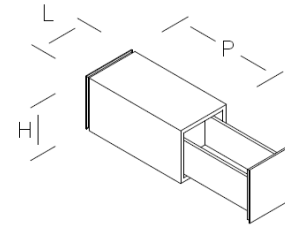

The customization is the key element of BD 09 dresser, which leaves creative freedom to architects and designers

POSSIBLE CONFIGURATIONS

BD 09 A

BD 09 B

BD 09 C

BD 09 D

MODULES

Element 1

Modular element with drawer

Element available in all wood essences of the collection and in all RAL colours (brushed matt lacquered finish and glossy polyester lacquered finish)

Standard dimensions in cm.:
W. 27,8 x D. 60 x H. 27,8