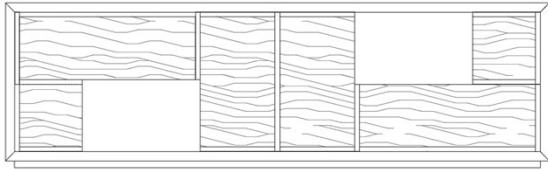

BD 09 E

BD 09 F

BD 09 G

POSSIBLE CONFIGURATIONS

MODULES

Element 1

Modular element with drawer

Element available in all wood essences of the collection and in all RAL colours (brushed matt lacquered finish and glossy polyester lacquered finish)

Standard dimensions in cm.:
W. 27,8 x D. 60 x H. 27,8

Element 2

Modular element with drawer

Element available in all wood essences of the collection and in all RAL colours (brushed matt lacquered finish and glossy polyester lacquered finish)

Standard dimensions in cm.:
W. 78 x D. 60 x H. 27,8

Elemento 3

Modular element with hinged door

Element available in all wood essences of the collection and in all RAL colours (brushed matt lacquered finish and glossy polyester lacquered finish)

Standard dimensions in cm.:
W. 33 x D. 60 x H. 57,8