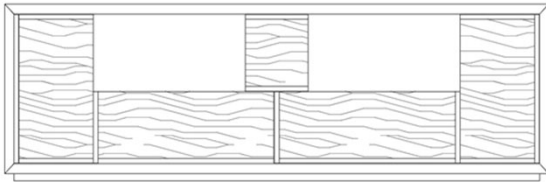

BD 09 E

BD 09 F

BD 09 G

POSSIBLE CONFIGURATIONS

MODULES

Element 1

Modular element with drawer

Element available in all wood essences of the collection and in all RAL colours (brushed matt lacquered finish and glossy polyester lacquered finish)

Standard dimensions in cm.:
W. 27,8 x D. 60 x H. 27,8

Element 2

Modular element with drawer

Element available in all wood essences of the collection and in all RAL colours (brushed matt lacquered finish and glossy polyester lacquered finish)

Standard dimensions in cm.:
W. 78 x D. 60 x H. 27,8

Elemento 3

Modular element with hinged door

Element available in all wood essences of the collection and in all RAL colours (brushed matt lacquered finish and glossy polyester lacquered finish)

Standard dimensions in cm.:
W. 33 x D. 60 x H. 57,8