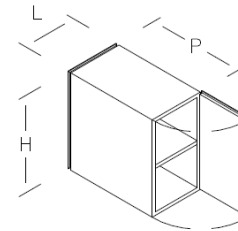

Standard dimensions in cm.:
W. 27,8 x D. 60 x H. 27,8

Element 2

Modular element with drawer

Element available in all wood essences of the collection and in all RAL colours (brushed matt lacquered finish and glossy polyester lacquered finish)

Standard dimensions in cm.:
W. 78 x D. 60 x H. 27,8

Elemento 3

Modular element with hinged door

Element available in all wood essences of the collection and in all RAL colours (brushed matt lacquered finish and glossy polyester lacquered finish)