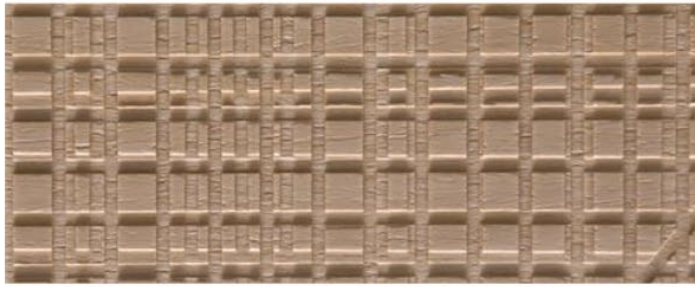

MATERIA COLLECTION

LUXURY DECOR & BESPOKE SOLUTIONS

BD04/06 – NIGHT TABLE

LAURAMERONI
design . collection

Tailormade bedside table with drawers and sides with Maxima carving, available in two heights, in wood or liquid metal finish.

A piece of furniture respecting Laurameroni philosophy in the attention to detail and the most innovative surface processing.

With Maxima sculpting, the simplest and most linear forms are transformed into works of skilled artistic craftsmanship.

BD06 Bedside table

BD04 Bedside table

Maple

Oak

Teak

Walnut Canaletto

Rosewood

Wenge