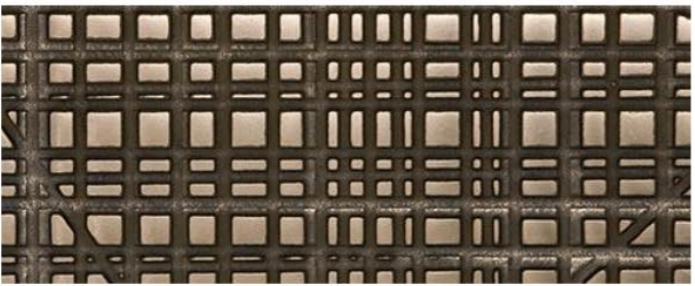

Liquid Metal Light Bronze