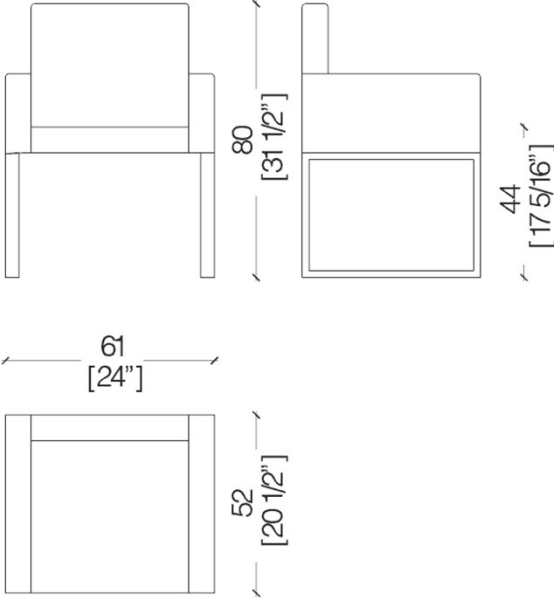

The ideal seat to enhance and make exclusive a counter of a lounge or a wine bar or simply a refined domestic kitchen.

BD 03 Chair

BD 03 B Chair

WOOD FOR STRUCTURE

Aniline Dyed

Maple

Oak

Cherrywood