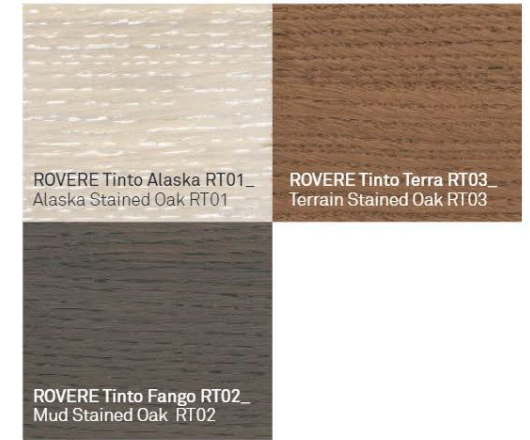

REQUEST MORE INFORMATION

WOODS

ROVERE Naturale RN01_ Natural Oak RN01

ROVERE Antico Naturale RA01_ Antique Natural Oak RA01

ROVERE Antico Grigio RA02_ Antique Grey Oak RA02

ROVERE Tinto Moka RT04_ Moka Stained Oak RT04

ROVERE Tinto Alaska RT01_ Alaska Stained Oak RT01

ROVERE Tinto Terra RT03_ Terrain Stained Oak RT03

ROVERE Tinto Fango RT02_ Mud Stained Oak RT02

ROVERE LACCATO Bianco RL01_ White Lacquered Oak RL01

Burro RL02_ Butter RL02

Cacao RL08_ Chocolate RL08

Nero RL12_ Black RL12

WOODS

NOCE Canaletto NC01_ American Walnut NC01

FRASSINO MATÈ Tabacco FM06_Matè Ash Tobacco FM06

Bianco FM01
White FM01

Polvere FM08
Dust FM08

Marrone FM05
Brown FM05