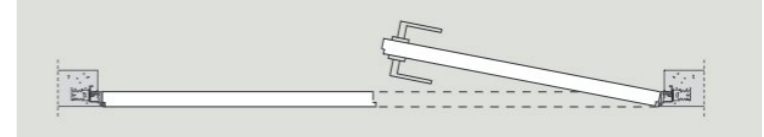

Each B-line model is available with the push or pull opening, both toward right or left, in order to maintain the flush to wall concepts and aesthetics.

B-Line doors are supplied with an aluminum frame with or without upper beam, in order to be painted, or lacquered, available for installation on brickwall or plasterboard.

Structural frame, flushed with the wall, great dimensional freedom in width and height, even in the solution flush with the ceiling.

REQUEST MORE INFORMATION

SPECIFICATIONS

SINGLE – pull door

Width from 23 1/5" to 39 1/2"

DOUBLE – pull door

Width from 47 1/4" to 70 3/4"

PULL DOOR

Compensation profile supplied as standard
External section developed to ease and speed installation

PUSH DOOR

SINGLE – pull door

Width from 23 1/5" to 39 1/2"

DOUBLE – pull door

Width from 47 1/4" to 70 3/4"

External section developed to ease and speed installation

WOODS

ROVERE Naturale RN01_ Natural Oak RN01

ROVERE Tinto Moka RT04_ Moka Stained Oak RT04

ROVERE Tinto Alaska RT01_ Alaska Stained Oak RT01