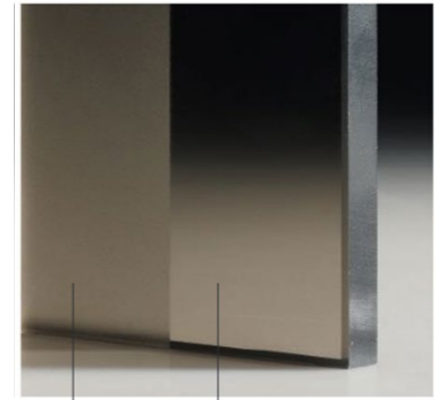

VB02
Bronzo Satinato
Satin Bronzed

VB01
Bronzo Trasparente
Transparent Bronzed