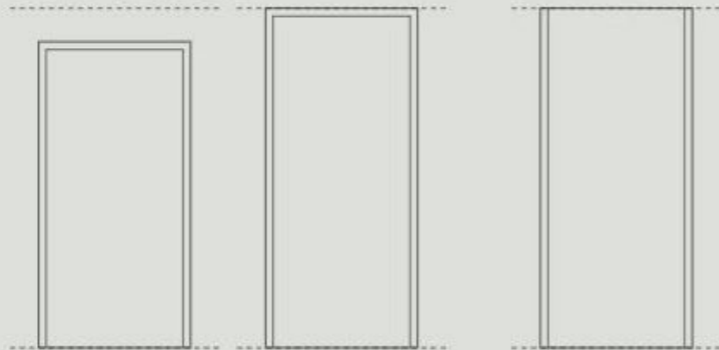

Each B-line model is available with the push or pull opening, both toward right or left, in order to maintain the flush to wall concepts and aesthetics.

B-Line doors are supplied with an aluminum frame with or without upper beam, in order to be painted, or lacquered, available for installation on brickwall or plasterboard.

The glass of Anta Dual can be transparent or satin, to create a hidden effect.

REQUEST MORE
INFORMATION

FRAME WITH BEAM

FRAME WITHOUT BEAM

From 78 3/4" to 134" high

B-Line can reach the ceiling, with or without beam, in order to have a total linearity between the door panel and ceiling.

Structural frame, flushed with the wall, great dimensional freedom in width and height, even in the solution flush with the ceiling.

REQUEST MORE INFORMATION

SPECIFICATIONS

SINGLE – pull door

Width from 23 1/5" to 39 1/2"