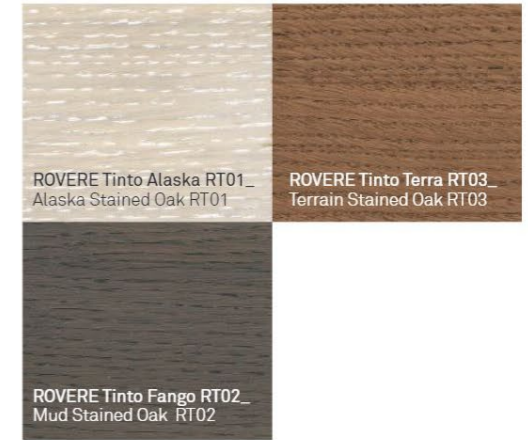

ROVERE Tinto Alaska RT01_ Alaska Stained Oak RT01

ROVERE Tinto Terra RT03_ Terrain Stained Oak RT03

ROVERE Tinto Fango RT02_ Mud Stained Oak RT02