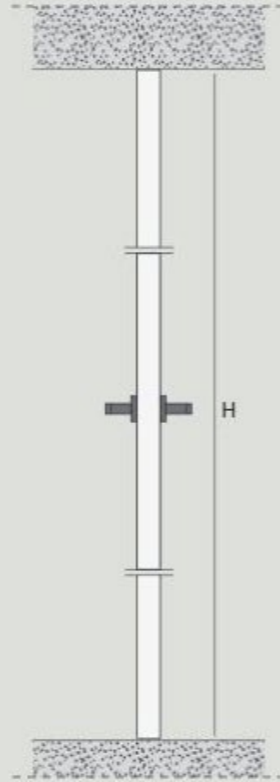

Each B-line model is available with the push or pull opening, both toward right or left, in order to maintain the flush to wall concepts and aesthetics.

B-Line doors are supplied with an aluminum frame with or without upper beam, in order to be painted, or lacquered, available for installation on brickwall or plasterboard.

The glass of Anta Dual can be transparent or satin, to create a hidden effect.

REQUEST MORE
INFORMATION

FRAME WITH BEAM

FRAME WITHOUT BEAM

From 78 3/4" to 134" high

B-Line can reach the ceiling, with or without beam, in order to have a total linearity between the door panel and ceiling.

Structural frame, flushed with the wall, great dimensional freedom in width and height, even in the solution flush with the ceiling.

REQUEST MORE INFORMATION

SPECIFICATIONS

SINGLE – pull door

Width from 23 1/5" to 39 1/2"

DOUBLE – pull door

Width from 47 1/4" to 70 3/4"

PULL DOOR

Compensation profile supplied as standard
External section developed to ease and speed installation

PUSH DOOR

SINGLE – pull door

Width from 23 1/5" to 39 1/2"