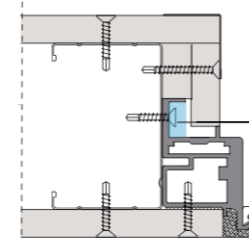

Structural frame, flushed with the wall, great dimensional freedom in width and height, even in the solution flush with the ceiling.

REQUEST MORE INFORMATION

SPECIFICATIONS

SINGLE – pull door

Width from 23 1/5" to 39 1/2"

DOUBLE – pull door

Width from 47 1/4" to 70 3/4"

PULL DOOR

Compensation profile supplied as standard
External section developed to ease and speed installation

PUSH DOOR

SINGLE – pull door

Width from 23 1/5" to 39 1/2"

DOUBLE – pull door

Width from 47 1/4" to 70 3/4"

External section developed to ease and speed installation

WOODS

ROVERE Naturale RN01_ Natural Oak RN01

ROVERE Tinto Moka RT04_ Moka Stained Oak RT04

ROVERE Tinto Alaska RT01_ Alaska Stained Oak RT01