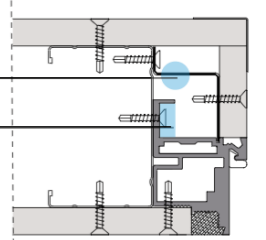

Structural frame, flushed with the wall, great dimensional freedom in width and height, even in the solution flush with the ceiling.

REQUEST MORE INFORMATION

SPECIFICATIONS

SINGLE – pull door

Width from 23 1/5" to 39 1/2"

DOUBLE – pull door

Width from 47 1/4" to 70 3/4"

PULL DOOR

Compensation profile supplied as standard
External section developed to ease and speed installation

PUSH DOOR

SINGLE – pull door

Width from 23 1/5" to 39 1/2"

DOUBLE – pull door

Width from 47 1/4" to 70 3/4"

External section developed to ease and speed installation

WOODS

ROVERE Naturale RN01_ Natural Oak RN01

ROVERE Tinto Moka RT04_ Moka Stained Oak RT04

ROVERE Tinto Alaska RT01_ Alaska Stained Oak RT01