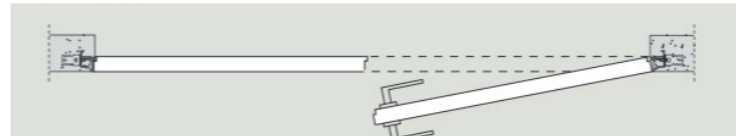

Each B-line model is available with the push or pull opening, both toward right or left, in order to maintain the flush to wall concepts and aesthetics.

B-Line doors are supplied with an aluminum frame with or without upper beam, in order to be painted, or lacquered, available for installation on brickwall or plasterboard.

The glass of Anta Dual can be transparent or satin, to create a hidden effect.

REQUEST MORE
INFORMATION

FRAME WITH BEAM

FRAME WITHOUT BEAM

From 78 3/4" to 134" high

B-Line can reach the ceiling, with or without beam, in order to have a total linearity between the door panel and ceiling.

Structural frame, flushed with the wall, great dimensional freedom in width and height, even in the solution flush with the ceiling.

REQUEST MORE INFORMATION

SPECIFICATIONS

SINGLE – pull door

Width from 23 1/5" to 39 1/2"

DOUBLE – pull door

Width from 47 1/4" to 70 3/4"

PULL DOOR

Compensation profile supplied as standard
External section developed to ease and speed installation

PUSH DOOR

SINGLE – pull door

Width from 23 1/5" to 39 1/2"