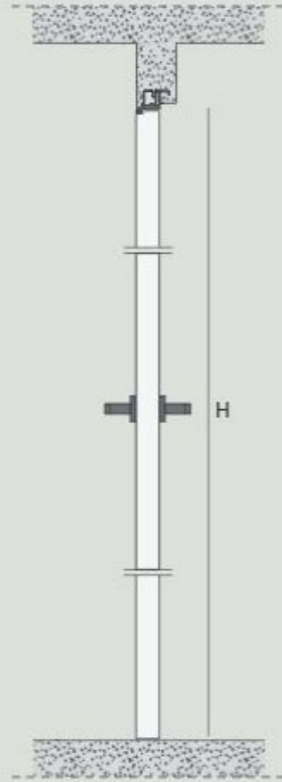

Each B-line model is available with the push or pull opening, both toward right or left, in order to maintain the flush to wall concepts and aesthetics.

B-Line doors are supplied with an aluminum frame with or without upper beam, in order to be painted, or lacquered, available for installation on brickwall or plasterboard.

Anta Dual is a new concept door. It matches with originality glass to another material as wood or lacquer.

The external frame can be made according to your choices, in matte lacquered finishing or in wood, as oak or walnut. The decorative function gives a modern touch to the door.

The glass of Anta Dual can be transparent or satin, to create a hidden effect.

REQUEST MORE
INFORMATION

FRAME WITH BEAM

FRAME WITHOUT BEAM

From 78 3/4" to 134" high

B-Line can reach the ceiling, with or without beam, in order to have a total linearity between the door panel and ceiling.

Structural frame, flushed with the wall, great dimensional freedom in width and height, even in the solution flush with the ceiling.

REQUEST MORE INFORMATION

SPECIFICATIONS

SINGLE – pull door

Width from 23 1/5" to 39 1/2"