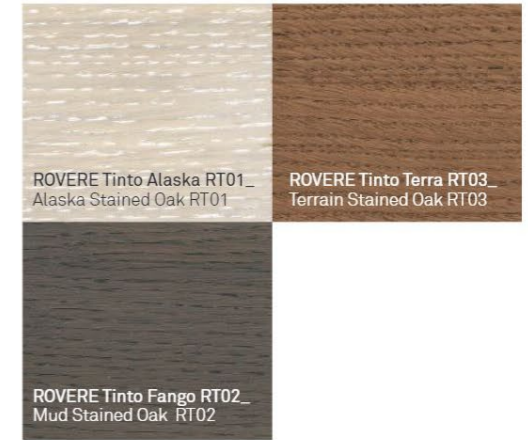

WOODS

ROVERE Naturale RN01_ Natural Oak RN01

ROVERE Tinto Moka RT04_ Moka Stained Oak RT04

ROVERE Tinto Alaska RT01_ Alaska Stained Oak RT01

ROVERE Tinto Terra RT03_ Terrain Stained Oak RT03

ROVERE Tinto Fango RT02_ Mud Stained Oak RT02

ROVERE Antico Naturale RA01_ Antique Natural Oak RA01

ROVERE Antico Grigio RA02_ Antique Grey Oak RA02

ROVERE LACCATO Bianco RL01_ White Lacquered Oak RL01

Burro RL02_ Butter RL02

Canapa RL15_ Hemp RL15

Fumo RL19_ Smoke RL19

WOODS

NOCE Canaletto NC01_ American Walnut NC01

FRASSINO MATÈ Tabacco FM06_Matè Ash Tobacco FM06

Bianco FM01
White FM01

Polvere FM08
Dust FM08

Marrone FM05
Brown FM05

Antracite FM07
Anthracite FM07

Bronzo FM09
Bronze FM09

Ardesia LL10_ Slate LL10

Cacao LL08_ Chocolate LL08

Rubino LL06_ Ruby LL06

Cobalto LL11_ Blue LL11

Nero LL12_ Black LL12

Colori Ral su richiesta
RAL colours upon request

MATTE LACQUERS

Bianco L001_White L001