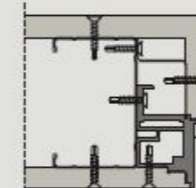

Monodirectional pivot is available also until the ceiling with beam. For any space, the right solution.

PULL DOOR

BRICKWALL

PLASTERBOARD

Door with monodirectional opening, available with pull opening, toward right or left. The double choice is important to manage spaces in a better way.

SINGLE

Width up to 1250 mm.

PUSH DOOR

BRICKWALL

PLASTERBOARD

Monodirectional pivot door can have push opening, toward right or left, in order to choose the more convenient solution.

Width up to 1250 mm.

REQUEST MORE INFORMATION