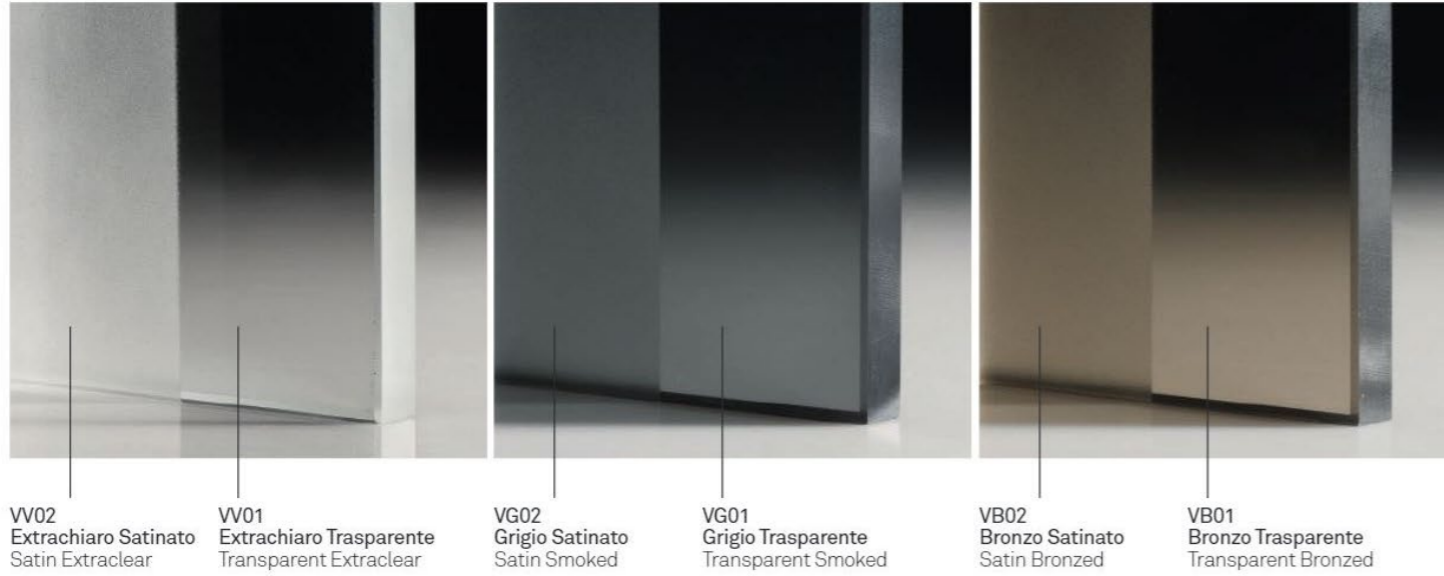

LACQUERED GLASS

Bianco VL01_ White VL01

Burro VL02_ Butter VL02

Perla VL03_ Pearl VL03

Crema VL04_ Cream VL04

Canapa VL15_ Hemp VL15

Caffè VL07_ Coffee VL07

Fumo VL19_ Smoke VL19

Ardesia VL10_ Slate VL10

Cacao VL08_ Chocolate VL08

Rubino VL06_ Ruby VL06

Cobalto VL11_ Blue VL11

Nero VL12_ Black VL12

GLASS

TEXTURED GLASS

REQUEST MORE INFORMATION