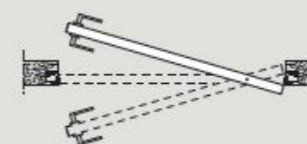

B52 – Bidirectional opening

B52 with bidirectional opening and thickness of 52mm turns around its vertical axis and can be opened on both sides, right or left.

Height up to 3000 mm.

Bidirectional pivot is available up to the ceiling with upper beam and it has been thought for big spaces.

BIDIRECTIONAL DOOR

BRICKWALL

PLASTERBOARD

Bidirectional opening, both pull and push permits a better control of spaces, keeping the flush to wall concept.

SINGLE

Width up to 1250mm (for width from 1251 to 1950 ask for a quotation).

REQUEST MORE INFORMATION

B45 – Monodirectional opening

Door with monodirectional opening and thickness of 45mm. Big functionality of the door and maximum practicality for any solution.

Height up to 3000 mm.

Monodirectional pivot is available also until the ceiling with beam. For any space, the right solution.

PULL DOOR

BRICKWALL

PLASTERBOARD

Door with monodirectional opening, available with pull opening, toward right or left. The double choice is important to manage spaces in a better way.