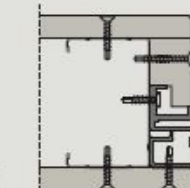

B52 – Bidirectional opening

B52 with bidirectional opening and thickness of 52mm turns around its vertical axis and can be opened on both sides, right or left.

Height up to 3000 mm.

Bidirectional pivot is available up to the ceiling with upper beam and it has been thought for big spaces.

Monodirectional pivot is available also until the ceiling with beam. For any space, the right solution.

PULL DOOR

BRICKWALL

PLASTERBOARD

Door with monodirectional opening, available with pull opening, toward right or left. The double choice is important to manage spaces in a better way.

SINGLE

Width up to 1250 mm.

PUSH DOOR

BRICKWALL

PLASTERBOARD

Monodirectional pivot door can have push opening, toward right or left, in order to choose the more convenient solution.

Width up to 1250 mm.

REQUEST MORE INFORMATION