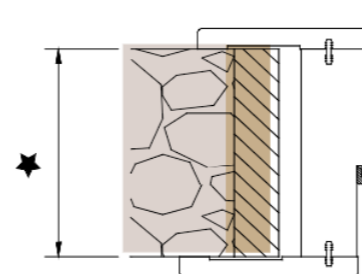

The height of B-Frame can reach the ceiling, with or without the upper beam, in order to match classical jamb to modern solutions.

BRICKWALL / PLASTERBOARD

B-Frame with pull opening toward the outer side is prearranged for the installation on both brickwall or plasterboard.

SINGLE

Width from 600 to 900 mm.

DOPPIA
DOUBLE

Width from 1200 to 1800 mm.

BRICKWALL / PLASTERBOARD

B-Frame with push opening opens toward the inner side and may be installed on both brickwall or plasterboard.

Width from 600 to 900 mm.

Width from 1200 to 1800 mm.

Jamb FM – Push Door

Wall Thickness

Jamb Dimensions

★ Wall thickness measurement has to be taken on the wider point

Multilayer jamb mm 80 x 10

 Joining profile applied to jamb the jamb to ease the assembling

Jamb FM – Pull Door

Wall Thickness

Jamb Dimensions

★ Wall thickness measurement has to be taken on the wider point

Coprifilo in multistrati mm 80 x 10

 Joining profile applied to jamb the jamb to ease the assembling