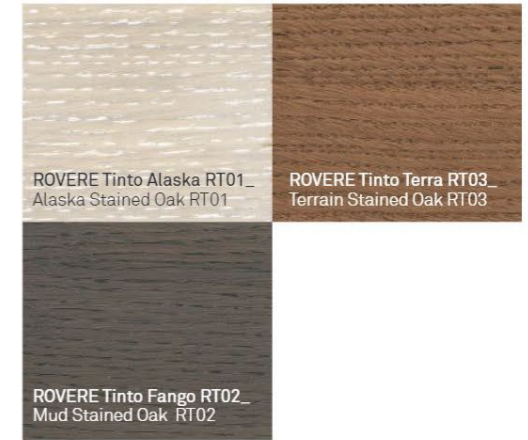

★ Wall thickness measurement has to be taken on the wider point

REQUEST MORE INFORMATION

WOODS

ROVERE Naturale RN01_ Natural Oak RN01

ROVERE Tinto Moka RT04_ Moka Stained Oak RT04

ROVERE Tinto Alaska RT01_ Alaska Stained Oak RT01

ROVERE Tinto Terra RT03_ Terrain Stained Oak RT03

ROVERE Tinto Fango RT02_ Mud Stained Oak RT02

ROVERE Antico Naturale RA01_ Antique Natural Oak RA01

ROVERE Antico Grigio RA02_ Antique Grey Oak RA02

ROVERE LACCATO Bianco RL01_ White Lacquered Oak RL01

Cobalto RL11_ Blue RL11

Cacao RL08_ Chocolate RL08

Nero RL12_ Black RL12

WOODS

NOCE Canaletto NC01_ American Walnut NC01

FRASSINO MATÈ Tabacco FM06_Matè Ash Tobacco FM06

Bianco FM01
White FM01

Polvere FM08
Dust FM08

Fumo L019_ Smoke L019

Ardesia L010_ Slate L010

Cacao L008_ Chocolate L008

Rubino L006_ Ruby L006

Cobalto L011_ Blue L011

Nero L012_ Black L012

Colori Ral su richiesta
RAL colours upon request

SPECIAL FINISHES