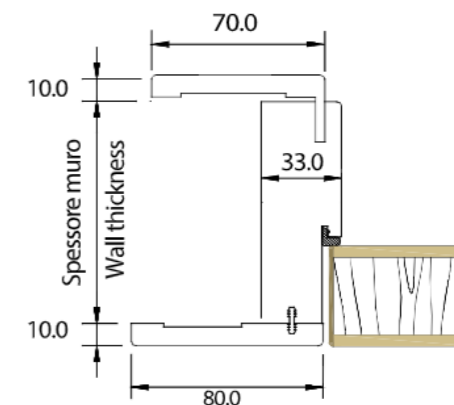

SINGLE

Width from 600 to 900 mm.

DOPPIA
DOUBLE

Width from 1200 to 1800 mm.

BRICKWALL / PLASTERBOARD

B-Frame with push opening opens toward the inner side and may be installed on both brickwall or plasterboard.

Jamb FM – Pull Door

Wall Thickness

Jamb Dimensions

★ Wall thickness measurement has to be taken on the wider point

Coprifilo in multistrati mm 80 x 10

 Joining profile applied to jamb the jamb to ease the assembling

REQUEST MORE INFORMATION

Jamb TS– Push Door

Wall Thickness

Jamb Dimensions

★ Wall thickness measurement has to be taken on the wider point

Jamb TS – Pull Door

Wall Thickness

Jamb Dimensions

★ Wall thickness measurement has to be taken on the wider point

REQUEST MORE INFORMATION

WOODS

ROVERE Naturale RN01_ Natural Oak RN01

ROVERE Tinto Moka RT04_ Moka Stained Oak RT04

ROVERE Tinto Alaska RT01_ Alaska Stained Oak RT01