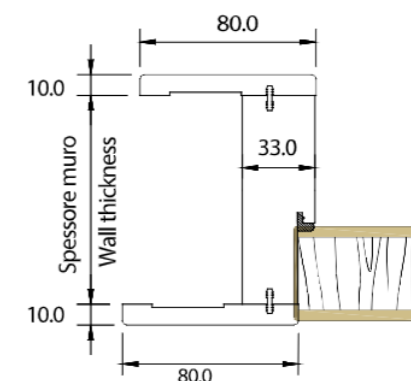

REQUEST MORE
INFORMATION

B-Frame is the door with a thin jamb. It keeps an alignment. Customized dimensions in both width and height, even if in ceiling solution.

WITH BEAM

WITHOUT BEAM

Altezze da 2000 a 2700 mm.
Height from 2000 to 2700 mm.

SINGLE

Width from 600 to 900 mm.

DOPPIA
DOUBLE

Width from 1200 to 1800 mm.

BRICKWALL / PLASTERBOARD

B-Frame with push opening opens toward the inner side and may be installed on both brickwall or plasterboard.

Width from 600 to 900 mm.

Width from 1200 to 1800 mm.

Jamb FM – Push Door

Wall Thickness

Jamb Dimensions

★ Wall thickness measurement has to be taken on the wider point

Multilayer jamb mm 80 x 10

 Joining profile applied to jamb the jamb to ease the assembling

Jamb FM – Pull Door

Wall Thickness

Jamb Dimensions

★ Wall thickness measurement has to be taken on the wider point

Coprifilo in multistrati mm 80 x 10

 Joining profile applied to jamb the jamb to ease the assembling