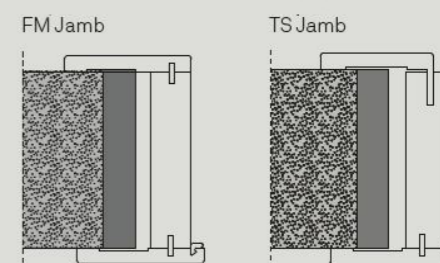

REQUEST MORE
INFORMATION

B-Frame is the door with a thin jamb. It keeps an alignment. Customized dimensions in both width and height, even if in ceiling solution.

WITH BEAM

WITHOUT BEAM

Altezze da 2000 a 2700 mm.
Height from 2000 to 2700 mm.

The height of B-Frame can reach the ceiling, with or without the upper beam, in order to match classical jamb to modern solutions.

BRICKWALL / PLASTERBOARD

B-Frame with pull opening toward the outer side is prearranged for the installation on both brickwall or plasterboard.

SINGLE

Width from 600 to 900 mm.

DOPPIA
DOUBLE

Width from 1200 to 1800 mm.

BRICKWALL / PLASTERBOARD

B-Frame with push opening opens toward the inner side and may be installed on both brickwall or plasterboard.