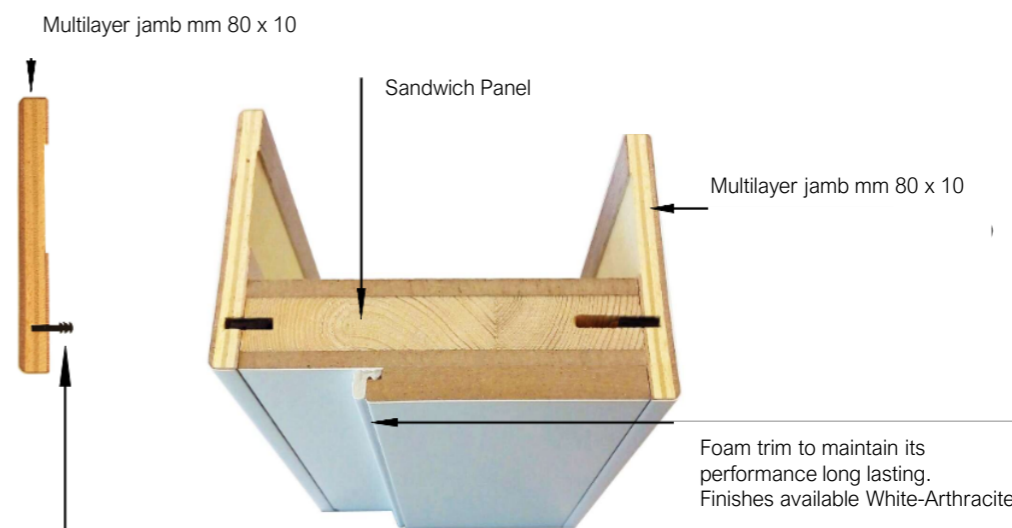

The height of B-Frame can reach the ceiling, with or without the upper beam, in order to match classical jamb to modern solutions.

BRICKWALL / PLASTERBOARD

B-Frame with pull opening toward the outer side is prearranged for the installation on both brickwall or plasterboard.

SINGLE

Width from 600 to 900 mm.

DOPPIA
DOUBLE

Width from 1200 to 1800 mm.

BRICKWALL / PLASTERBOARD

B-Frame with push opening opens toward the inner side and may be installed on both brickwall or plasterboard.

Jamb FM – Pull Door

Wall Thickness

Jamb Dimensions

★ Wall thickness measurement has to be taken on the wider point

Coprifilo in multistrati mm 80 x 10

 Joining profile applied to jamb the jamb to ease the assembling

REQUEST MORE INFORMATION

Jamb TS– Push Door

Wall Thickness

Jamb Dimensions

★ Wall thickness measurement has to be taken on the wider point

Jamb TS – Pull Door

Wall Thickness

Jamb Dimensions