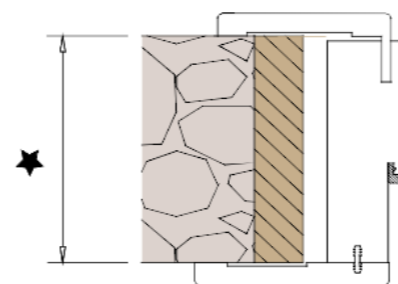

The height of B-Frame can reach the ceiling, with or without the upper beam, in order to match classical jamb to modern solutions.

BRICKWALL / PLASTERBOARD

B-Frame with pull opening toward the outer side is prearranged for the installation on both brickwall or plasterboard.

SINGLE

Width from 600 to 900 mm.

DOPPIA
DOUBLE

Width from 1200 to 1800 mm.

BRICKWALL / PLASTERBOARD

B-Frame with push opening opens toward the inner side and may be installed on both brickwall or plasterboard.

REQUEST MORE INFORMATION

Jamb TS– Push Door

Wall Thickness

Jamb Dimensions

★ Wall thickness measurement has to be taken on the wider point

Jamb TS – Pull Door

Wall Thickness

Jamb Dimensions

★ Wall thickness measurement has to be taken on the wider point

REQUEST MORE INFORMATION

WOODS

ROVERE Naturale RN01_ Natural Oak RN01

ROVERE Tinto Moka RT04_ Moka Stained Oak RT04

ROVERE Tinto Alaska RT01_ Alaska Stained Oak RT01