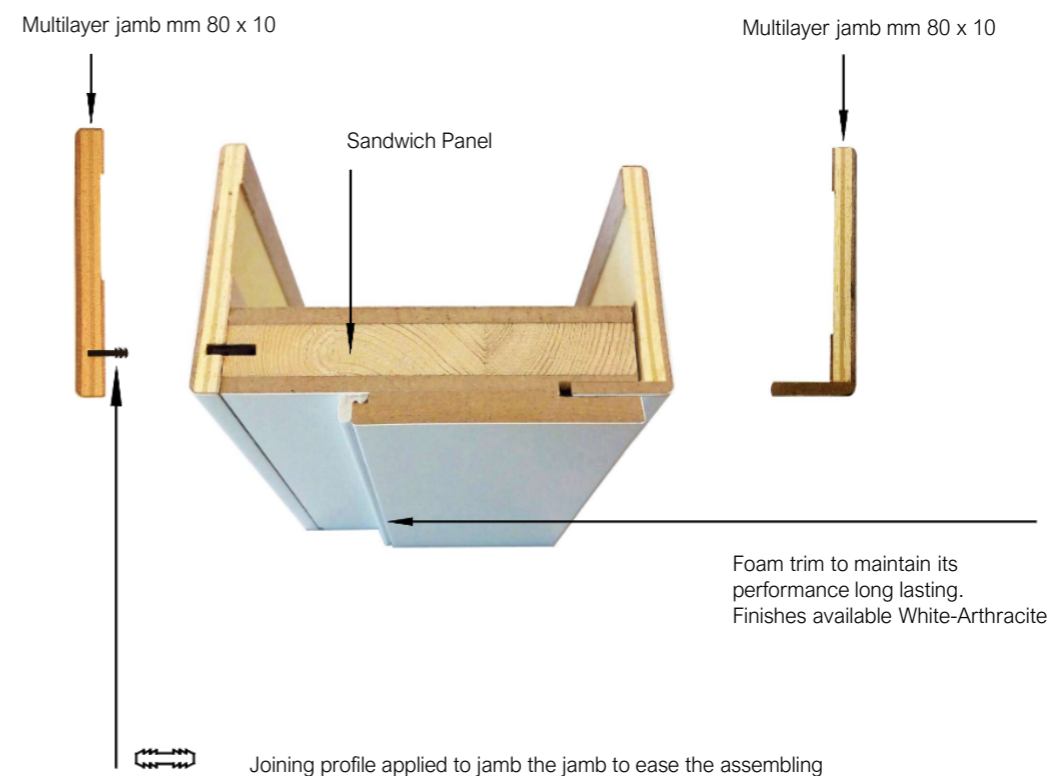

REQUEST MORE INFORMATION