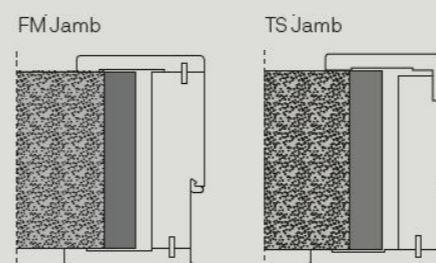

The thin-thickness B-Frame jamb is available for both pull and push opening and is designed for installation on the traditional wooden false frame.

Adaptable to any wall thickness, thanks to the use of telescopic trims, it is the best compromise for those who prefer to combine the classic jamb with modern finishes, without necessarily having to modify the walls.

REQUEST MORE
INFORMATION

B-Frame is the door with a thin jamb. It keeps an alignment. Customized dimensions in both width and height, even if in ceiling solution.

WITH BEAM

WITHOUT BEAM

Altezze da 2000 a 2700 mm.
Height from 2000 to 2700 mm.

The height of B-Frame can reach the ceiling, with or without the upper beam, in order to match classical jamb to modern solutions.

BRICKWALL / PLASTERBOARD

B-Frame with pull opening toward the outer side is prearranged for the installation on both brickwall or plasterboard.

SINGLE

Width from 600 to 900 mm.

DOPPIA
DOUBLE

Width from 1200 to 1800 mm.

BRICKWALL / PLASTERBOARD

B-Frame with push opening opens toward the inner side and may be installed on both brickwall or plasterboard.