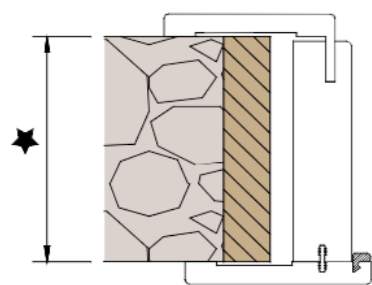

The height of B-Frame can reach the ceiling, with or without the upper beam, in order to match classical jamb to modern solutions.

BRICKWALL / PLASTERBOARD

B-Frame with pull opening toward the outer side is prearranged for the installation on both brickwall or plasterboard.

SINGLE

Width from 600 to 900 mm.

DOPPIA
DOUBLE

Width from 1200 to 1800 mm.

BRICKWALL / PLASTERBOARD

B-Frame with push opening opens toward the inner side and may be installed on both brickwall or plasterboard.

Jamb FM – Pull Door

Wall Thickness

Jamb Dimensions

★ Wall thickness measurement has to be taken on the wider point

Coprifilo in multistrati mm 80 x 10

 Joining profile applied to jamb the jamb to ease the assembling

REQUEST MORE INFORMATION

Jamb TS– Push Door

Wall Thickness

Jamb Dimensions

★ Wall thickness measurement has to be taken on the wider point

Jamb TS – Pull Door

Wall Thickness

Jamb Dimensions