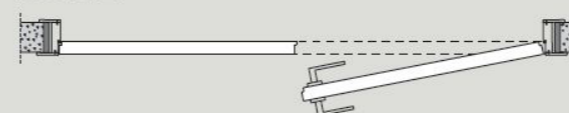

REQUEST MORE
INFORMATION

B-Frame is the door with a thin jamb. It keeps an alignment. Customized dimensions in both width and height, even if in ceiling solution.

WITH BEAM

WITHOUT BEAM

Altezze da 2000 a 2700 mm.
Height from 2000 to 2700 mm.

The height of B-Frame can reach the ceiling, with or without the upper beam, in order to match classical jamb to modern solutions.

BRICKWALL / PLASTERBOARD

B-Frame with pull opening toward the outer side is prearranged for the installation on both brickwall or plasterboard.

SINGLE

Width from 600 to 900 mm.

DOPPIA
DOUBLE

Width from 1200 to 1800 mm.

BRICKWALL / PLASTERBOARD

B-Frame with push opening opens toward the inner side and may be installed on both brickwall or plasterboard.

Width from 600 to 900 mm.

Width from 1200 to 1800 mm.

Jamb FM – Push Door

Wall Thickness

Jamb Dimensions

★ Wall thickness measurement has to be taken on the wider point

Multilayer jamb mm 80 x 10

 Joining profile applied to jamb the jamb to ease the assembling