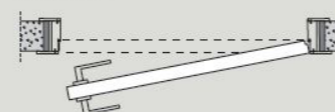

REQUEST MORE
INFORMATION

B-Frame is the door with a thin jamb. It keeps an alignment. Customized dimensions in both width and height, even if in ceiling solution.

WITH BEAM

WITHOUT BEAM

Altezze da 2000 a 2700 mm.
Height from 2000 to 2700 mm.

The height of B-Frame can reach the ceiling, with or without the upper beam, in order to match classical jamb to modern solutions.

BRICKWALL / PLASTERBOARD

B-Frame with pull opening toward the outer side is prearranged for the installation on both brickwall or plasterboard.

SINGLE

Width from 600 to 900 mm.

DOPPIA
DOUBLE

Width from 1200 to 1800 mm.

BRICKWALL / PLASTERBOARD

B-Frame with push opening opens toward the inner side and may be installed on both brickwall or plasterboard.

Width from 600 to 900 mm.

Width from 1200 to 1800 mm.

Jamb FM – Push Door

Wall Thickness

Jamb Dimensions

★ Wall thickness measurement has to be taken on the wider point

Multilayer jamb mm 80 x 10

 Joining profile applied to jamb the jamb to ease the assembling