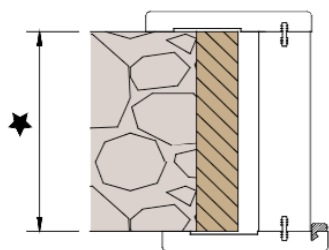

REQUEST MORE
INFORMATION

B-Frame is the door with a thin jamb. It keeps an alignment. Customized dimensions in both width and height, even if in ceiling solution.

WITH BEAM

WITHOUT BEAM

Altezze da 2000 a 2700 mm.
Height from 2000 to 2700 mm.

The height of B-Frame can reach the ceiling, with or without the upper beam, in order to match classical jamb to modern solutions.

BRICKWALL / PLASTERBOARD

B-Frame with pull opening toward the outer side is prearranged for the installation on both brickwall or plasterboard.

SINGLE

Width from 600 to 900 mm.

DOPPIA
DOUBLE

Width from 1200 to 1800 mm.

BRICKWALL / PLASTERBOARD

B-Frame with push opening opens toward the inner side and may be installed on both brickwall or plasterboard.

Width from 600 to 900 mm.

Width from 1200 to 1800 mm.

Jamb FM – Push Door

Wall Thickness

Jamb Dimensions

★ Wall thickness measurement has to be taken on the wider point

Multilayer jamb mm 80 x 10

 Joining profile applied to jamb the jamb to ease the assembling