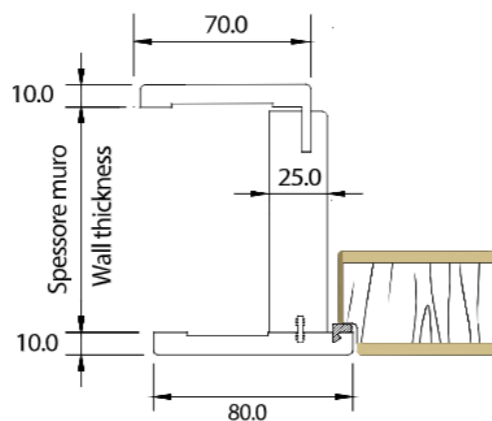

SINGLE

Width from 600 to 900 mm.

DOPPIA
DOUBLE

Width from 1200 to 1800 mm.

BRICKWALL / PLASTERBOARD

B-Frame with push opening opens toward the inner side and may be installed on both brickwall or plasterboard.

Width from 600 to 900 mm.

Width from 1200 to 1800 mm.

Jamb FM – Push Door

Wall Thickness

Jamb Dimensions

★ Wall thickness measurement has to be taken on the wider point

Multilayer jamb mm 80 x 10

 Joining profile applied to jamb the jamb to ease the assembling

Jamb FM – Pull Door

Wall Thickness

Jamb Dimensions

★ Wall thickness measurement has to be taken on the wider point

Coprifilo in multistrati mm 80 x 10

 Joining profile applied to jamb the jamb to ease the assembling

REQUEST MORE INFORMATION

Jamb TS– Push Door

Wall Thickness

Jamb Dimensions

★ Wall thickness measurement has to be taken on the wider point

Jamb TS – Pull Door

Wall Thickness

Jamb Dimensions