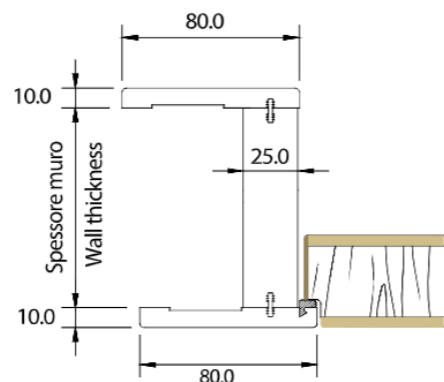

The height of B-Frame can reach the ceiling, with or without the upper beam, in order to match classical jamb to modern solutions.

BRICKWALL / PLASTERBOARD

B-Frame with pull opening toward the outer side is prearranged for the installation on both brickwall or plasterboard.

SINGLE

Width from 600 to 900 mm.

DOPPIA
DOUBLE

Width from 1200 to 1800 mm.

BRICKWALL / PLASTERBOARD

B-Frame with push opening opens toward the inner side and may be installed on both brickwall or plasterboard.

Width from 600 to 900 mm.

Width from 1200 to 1800 mm.

Jamb FM – Push Door

Wall Thickness

Jamb Dimensions

★ Wall thickness measurement has to be taken on the wider point

Multilayer jamb mm 80 x 10

 Joining profile applied to jamb the jamb to ease the assembling

Jamb FM – Pull Door

Wall Thickness

Jamb Dimensions

★ Wall thickness measurement has to be taken on the wider point

Coprifilo in multistrati mm 80 x 10

 Joining profile applied to jamb the jamb to ease the assembling