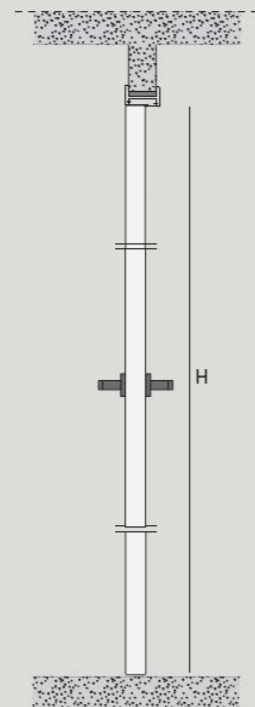

The thin-thickness B-Frame jamb is available for both pull and push opening and is designed for installation on the traditional wooden false frame.

Adaptable to any wall thickness, thanks to the use of telescopic trims, it is the best compromise for those who prefer to combine the classic jamb with modern finishes, without necessarily having to modify the walls.

REQUEST MORE
INFORMATION

B-Frame is the door with a thin jamb. It keeps an alignment. Customized dimensions in both width and height, even if in ceiling solution.

WITH BEAM

WITHOUT BEAM

Altezze da 2000 a 2700 mm.
Height from 2000 to 2700 mm.

The height of B-Frame can reach the ceiling, with or without the upper beam, in order to match classical jamb to modern solutions.

BRICKWALL / PLASTERBOARD

B-Frame with pull opening toward the outer side is prearranged for the installation on both brickwall or plasterboard.

SINGLE

Width from 600 to 900 mm.

DOPPIA
DOUBLE

Width from 1200 to 1800 mm.

BRICKWALL / PLASTERBOARD

B-Frame with push opening opens toward the inner side and may be installed on both brickwall or plasterboard.