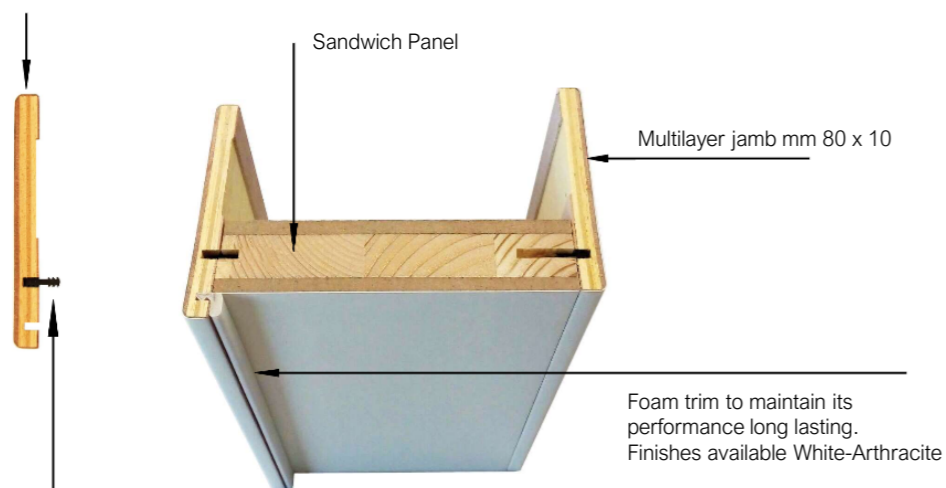

The height of B-Frame can reach the ceiling, with or without the upper beam, in order to match classical jamb to modern solutions.

BRICKWALL / PLASTERBOARD

B-Frame with pull opening toward the outer side is prearranged for the installation on both brickwall or plasterboard.

SINGLE

Width from 600 to 900 mm.

DOPPIA
DOUBLE

Width from 1200 to 1800 mm.

BRICKWALL / PLASTERBOARD

B-Frame with push opening opens toward the inner side and may be installed on both brickwall or plasterboard.

Width from 600 to 900 mm.

Width from 1200 to 1800 mm.

Jamb FM – Push Door

Wall Thickness

Jamb Dimensions

★ Wall thickness measurement has to be taken on the wider point

Multilayer jamb mm 80 x 10

 Joining profile applied to jamb the jamb to ease the assembling

Jamb FM – Pull Door

Wall Thickness

Jamb Dimensions

★ Wall thickness measurement has to be taken on the wider point

Coprifilo in multistrati mm 80 x 10

 Joining profile applied to jamb the jamb to ease the assembling