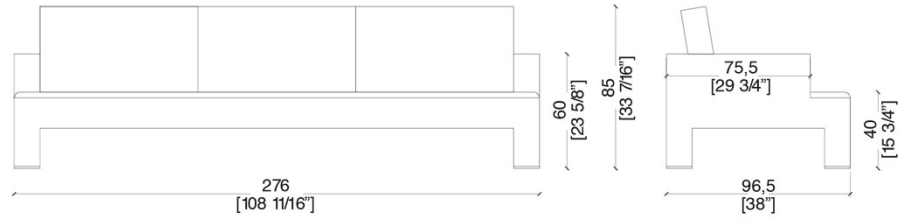

Essential geometrical lines define Altopiano design, for all those clients who prefer rigor and simplicity.

Armchair -

3 seats -

2 seats -

Isle -

NUBUCK

Nubuck 2118

Nubuck 2133