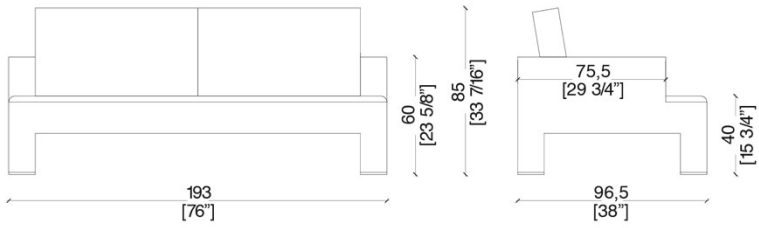

Essential geometrical lines define Altopiano design, for all those clients who prefer rigor and simplicity.

Armchair -

3 seats -

2 seats -

Isle -

NUBUCK

Nubuck 2118

Nubuck 2133