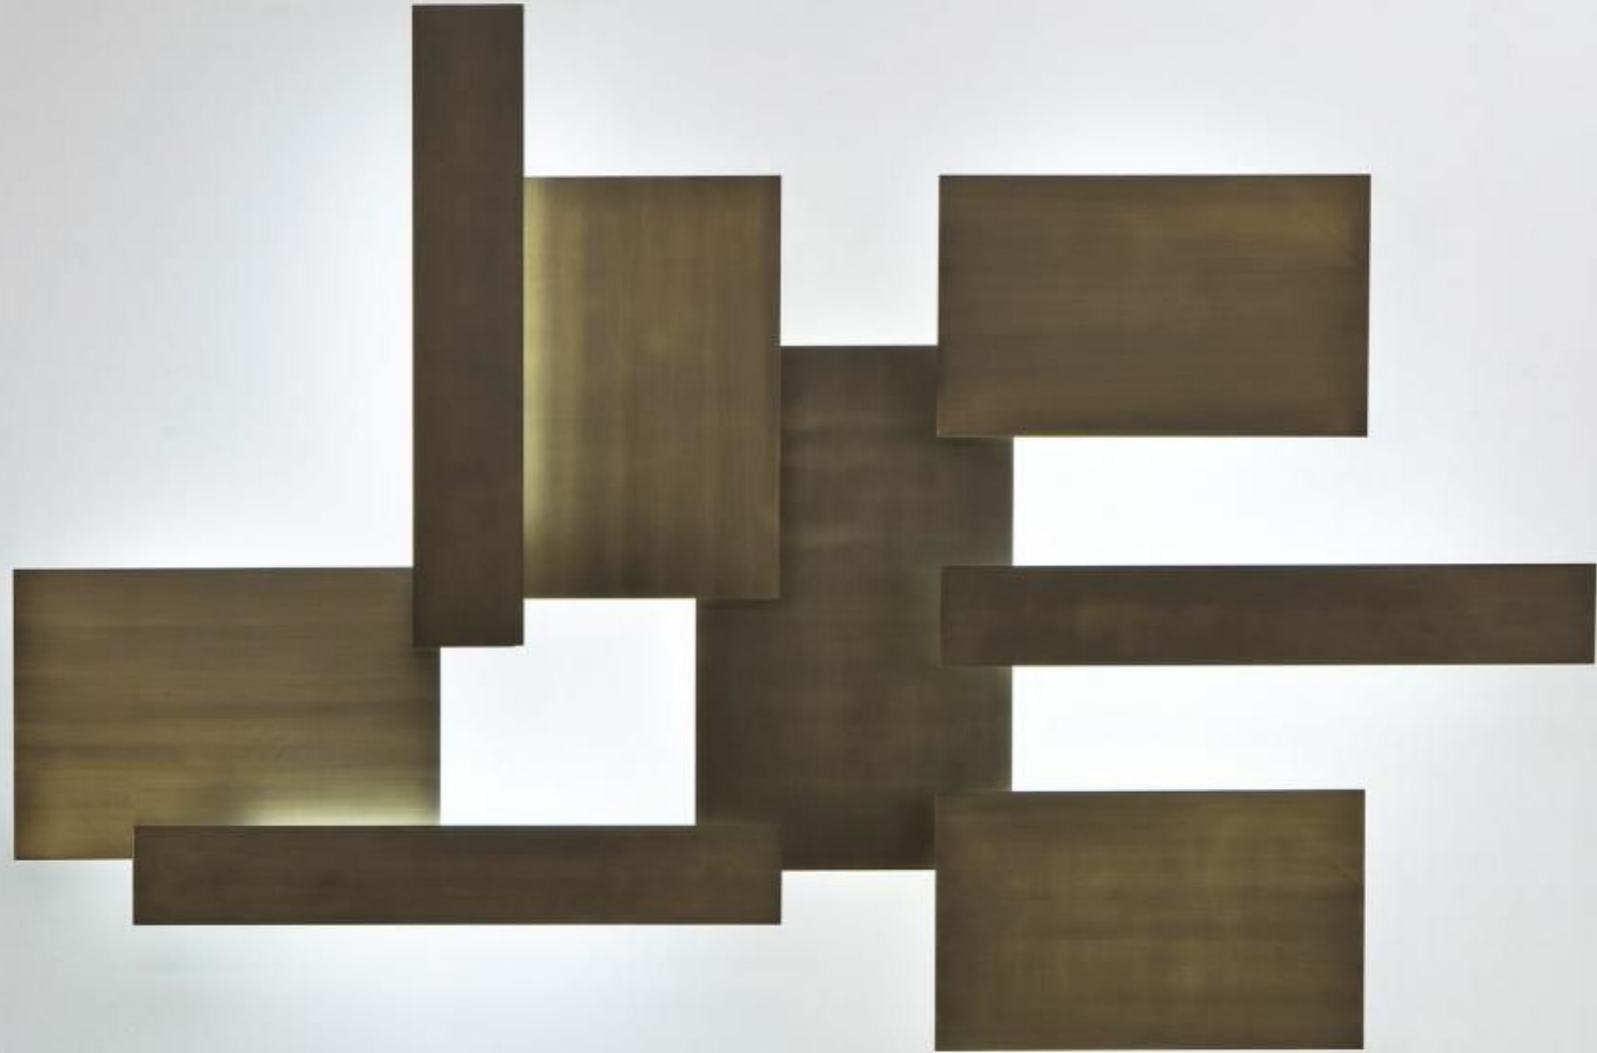

The project proposes a series of varying size panels of different depths that can be placed together to create unique compositions.

The aesthetics are driven by the strong materiality of the surfaces and the flexible compositional method. This system lends itself to both domestic and contract applications, because of its flexibility and strong materiality.

Light Wall is also available in Corteccia finish, liquid metal.

The LED lights behind the brass screens create a unique effect and a welcoming atmosphere. Light Wall is also available with the wood veneered front side, in all plain woods of the collection.