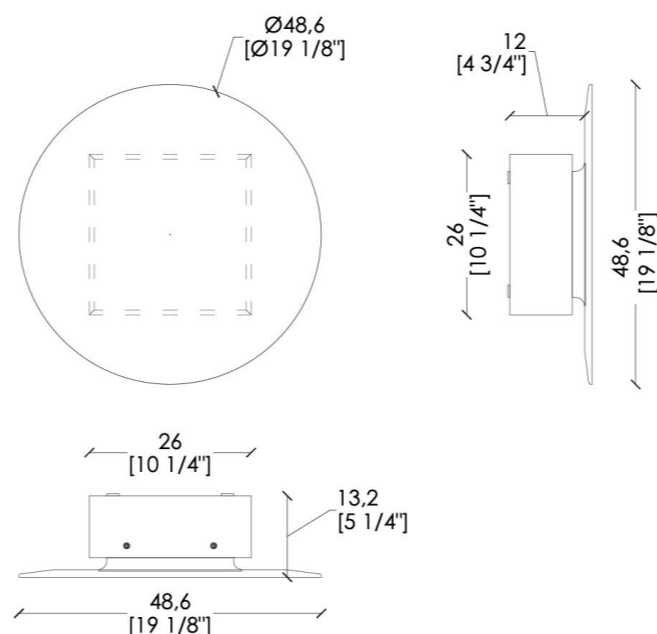

MOD. D1

MOD. D2

MOD. D3

LIGHTING INCLUDED (For models MOD.D1/MOD.2/MOD.3)

Type: LED Model: 120 LED/m 9,6W/m-720 lumen/m Wattage: 10W Wattage equiv.: 10W Lumen: 1250 Colour: Warm White Temperature: 3000K Cri: 90