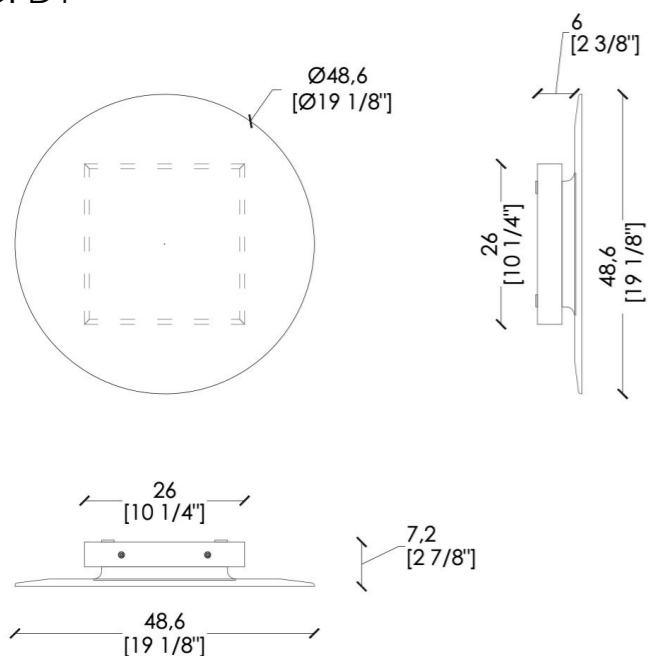

MOD. D1

LIGHTING INCLUDED (For models MOD.D1/MOD.2/MOD.3)

Type: LED Model: 120 LED/m 9,6W/m-720 lumen/m Wattage: 10W Wattage equiv.: 10W Lumen: 1250 Colour: Warm White Temperature: 3000K Cri: 90

LIGHTING INCLUDED (For models MOD.E1/MOD.E2/MOD.E3)

Type: LED Model: 120 LED/m 9,6W/m-720 lumen/m Wattage: 16W Wattage equiv.: 16W Lumen: 1250 Colour: Warm White Temperature: 3000K Cri: 90

TRANSFORMER INCLUDED (For models MOD.D1/MOD.D2/MOD.D3- MOD.E1/MOD.E2/MOD.E3)

Model: DYS404-240150W Volt IN: 100-240V Volt OUT: 24V DC Hz: 50-60 Hz Not Dimmable

Optional audio:

Music system consisting of: 2 speakers, 1 control board, 1 amplifier, 1 power supply. Connection via Bluetooth 3.0