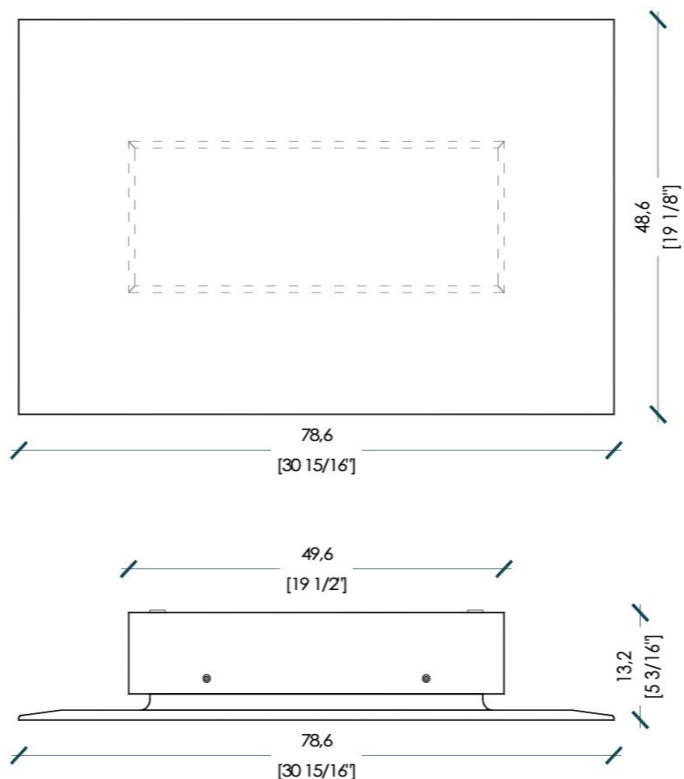

MOD. B

Light included:
Type: LED
Model: 120 led/
m 9,6W/m-720
lumen/m
Wattage: 12W
Wattage equiv.: 12W
Lumen: 1300
Colour: Warm White
Temperature: 3000K
Cri: 90