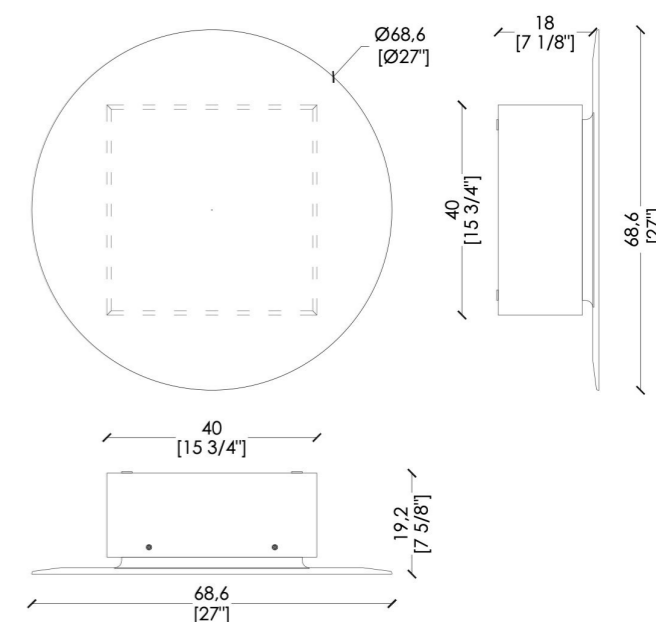

MOD. E3

LIGHTING INCLUDED (For models MOD.E1/MOD.E2/MOD.E3)

Type: LED Model: 120 LED/m 9,6W/m-720 lumen/m Wattage: 16W Wattage equiv.: 16W Lumen: 1250 Colour: Warm White Temperature: 3000K Cri: 90

TRANSFORMER INCLUDED (For models MOD.D1/MOD.D2/MOD.D3- MOD.E1/MOD.E2/MOD.E3)

Model: DYS404-240150W Volt IN: 100-240V Volt OUT: 24V DC Hz: 50-60 Hz Not Dimmable

Optional audio:

Music system consisting of: 2 speakers, 1 control board, 1 amplifier, 1 power supply. Connection via Bluetooth 3.0