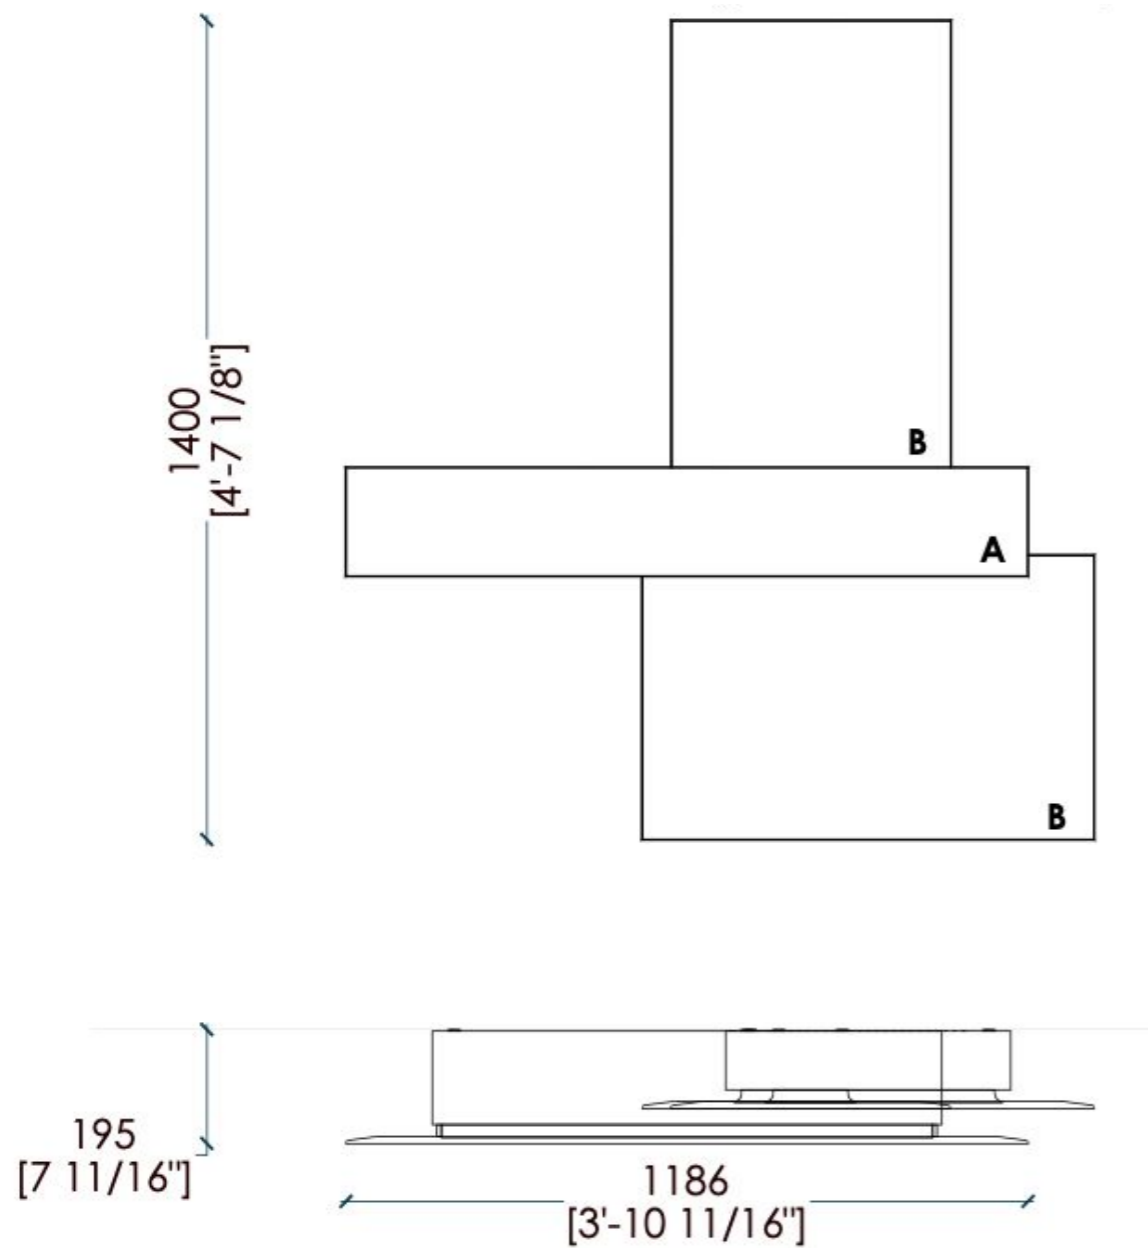

LW 01

Elements of the composition: MA100A N. 1 pieces
MA110B N. 2 pieces

LW 02