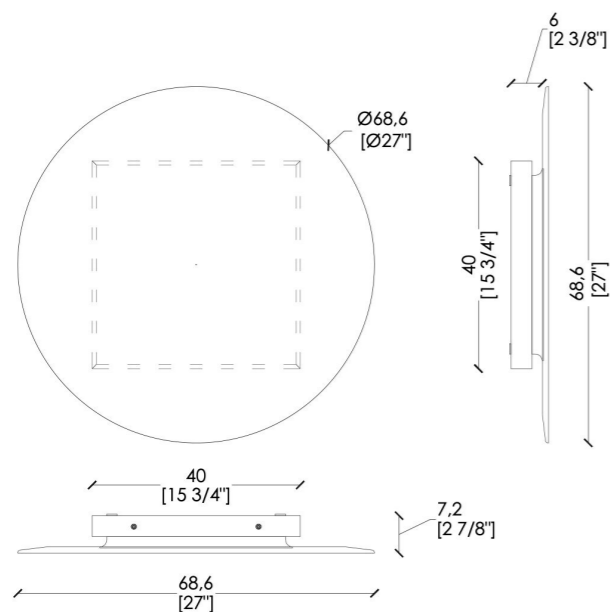

LIGHTING INCLUDED (For models MOD.D1/MOD.2/MOD.3)

Type: LED Model: 120 LED/m 9,6W/m-720 lumen/m Wattage: 10W Wattage equiv.: 10W Lumen: 1250 Colour: Warm White Temperature: 3000K Cri: 90

MOD. E1

LIGHTING INCLUDED (For models MOD.E1/MOD.E2/MOD.E3)

Type: LED Model: 120 LED/m 9,6W/m-720 lumen/m Wattage: 16W Wattage equiv.: 16W Lumen: 1250 Colour: Warm White Temperature: 3000K Cri: 90

TRANSFORMER INCLUDED (For models MOD.D1/MOD.D2/MOD.D3- MOD.E1/MOD.E2/MOD.E3)

Model: DYS404-240150W Volt IN: 100-240V Volt OUT: 24V DC Hz: 50-60 Hz Not Dimmable

Optional audio:

Music system consisting of: 2 speakers, 1 control board, 1 amplifier, 1 power supply. Connection via Bluetooth 3.0