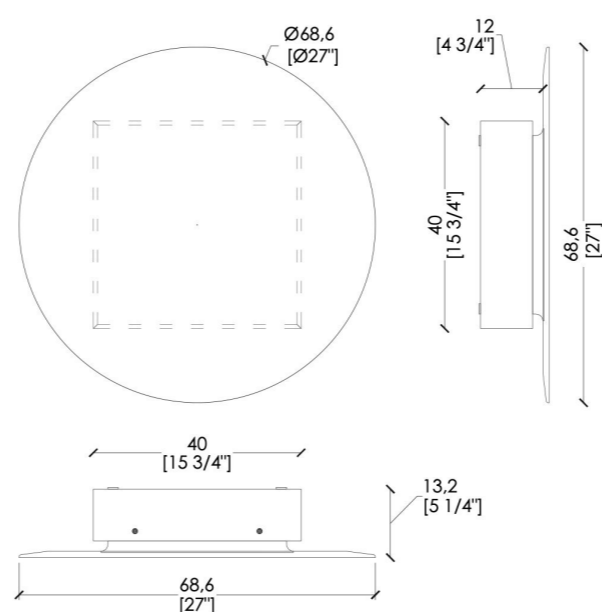

LIGHTING INCLUDED (For models MOD.D1/MOD.2/MOD.3)

Type: LED Model: 120 LED/m 9,6W/m-720 lumen/m Wattage: 10W Wattage equiv.: 10W Lumen: 1250 Colour: Warm White Temperature: 3000K Cri: 90

MOD. E2

LIGHTING INCLUDED (For models MOD.E1/MOD.E2/MOD.E3)

Type: LED Model: 120 LED/m 9,6W/m-720 lumen/m Wattage: 16W Wattage equiv.: 16W Lumen: 1250 Colour: Warm White Temperature: 3000K Cri: 90

TRANSFORMER INCLUDED (For models MOD.D1/MOD.D2/MOD.D3- MOD.E1/MOD.E2/MOD.E3)

Model: DYS404-240150W Volt IN: 100-240V Volt OUT: 24V DC Hz: 50-60 Hz Not Dimmable

Optional audio:

Music system consisting of: 2 speakers, 1 control board, 1 amplifier, 1 power supply. Connection via Bluetooth 3.0