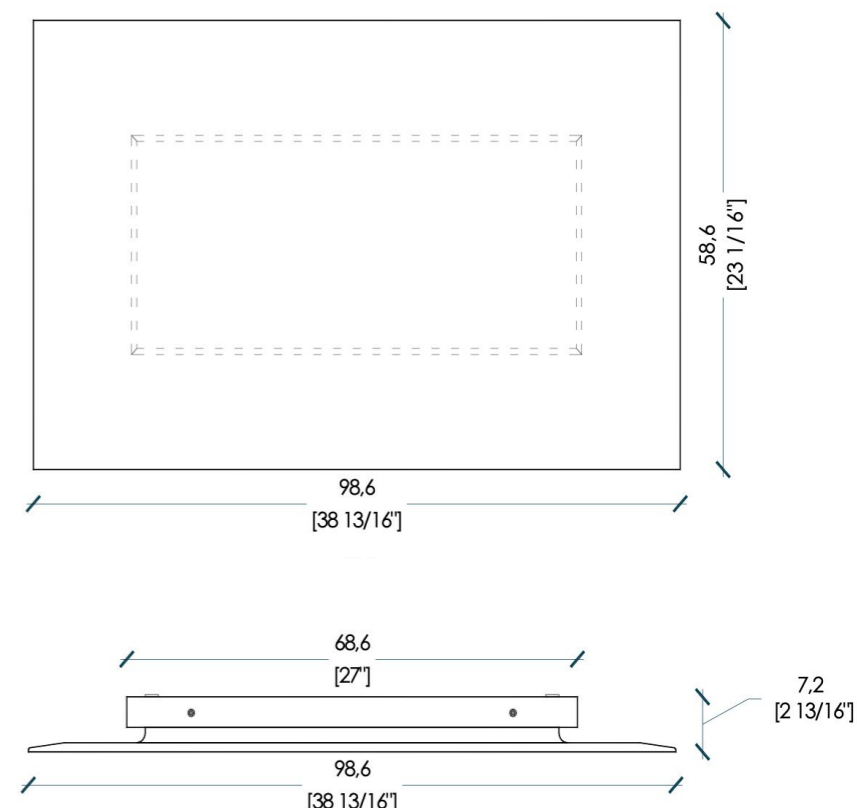

MOD. C

Light included:
Type: LED
Model: 120 led/
m 9.6W/m-720 lumen/m
Wattage: 18W
Wattage equiv.: 18W
Lumen: 1250
Colour: Warm White
Temperature: 3000K
Cri: 90

TRANSFORMER INCLUDED (For models MOD.A/MOD.B/MOD.C)

Model: DYS404-240150W Volt IN: 100-240V Volt OUT: 24V Hz: 50-60 Hz Not Dimmable

Optional audio:

Music system consisting of: 2 speakers, 1 control board, 1 amplifier, 1 power supply. Connection via Bluetooth 3.0