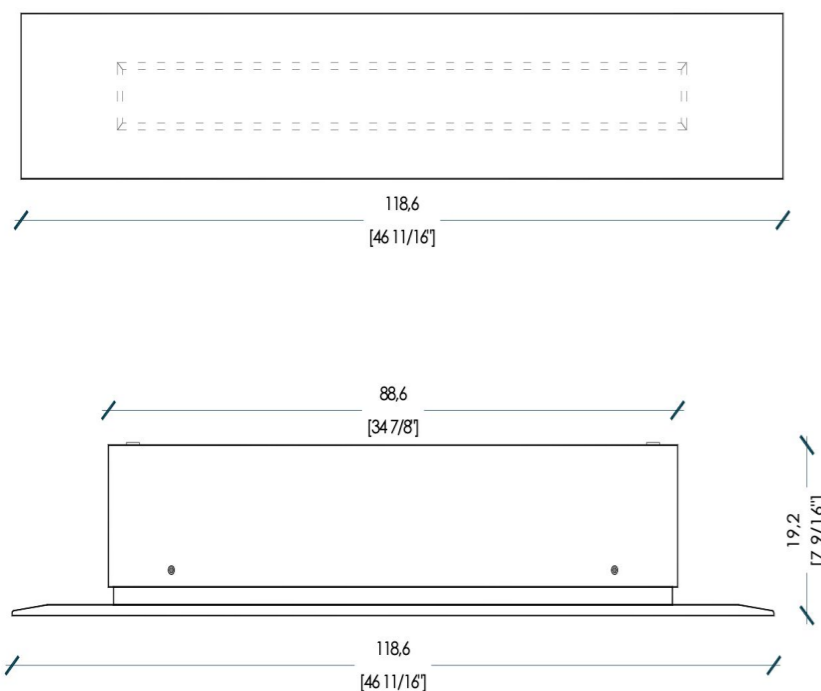

**MATERIA** COLLECTION  
LUXURY DECOR & BESPOKE SOLUTIONS

MOD. A

Light included:  
 Type: LED  
 Model: 120 led/  
 m 9.6W/m-720  
 lumen/m  
 Wattage: 18W  
 Wattage equiv.: 18W  
 Lumen: 1300  
 Colour: Warm White  
 Temperature: 3000K  
 Cri: 90