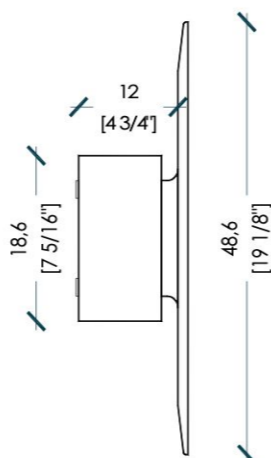

MOD. B

Light included:
Type: LED
Model: 120 led/
m 9,6W/m-720
lumen/m
Wattage: 12W
Wattage equiv.: 12W
Lumen: 1300
Colour: Warm White
Temperature: 3000K
Cri: 90