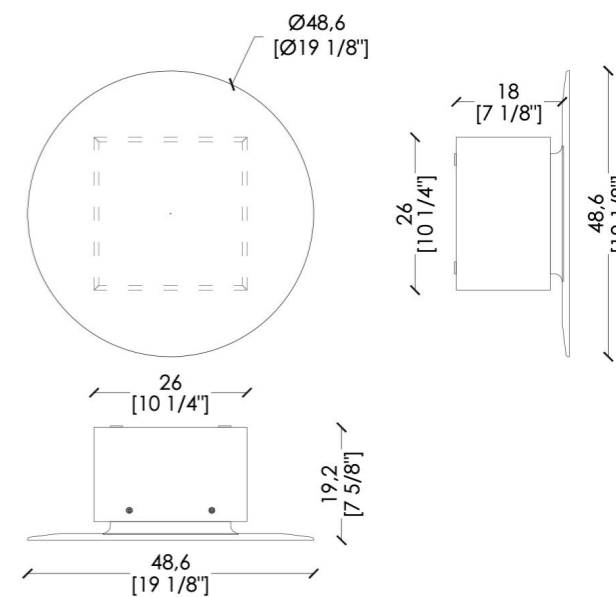

MOD. D1

MOD. D2

MOD. D3

LIGHTING INCLUDED (For models MOD.D1/MOD.2/MOD.3)

Type: LED Model: 120 LED/m 9,6W/m-720 lumen/m Wattage: 10W Wattage equiv.: 10W Lumen: 1250 Colour: Warm White Temperature: 3000K Cri: 90