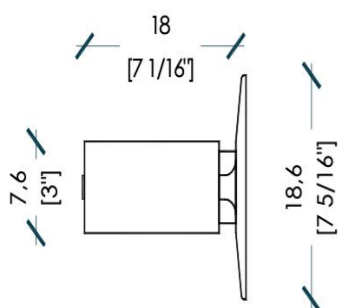

**MATERIA** COLLECTION  
LUXURY DECOR & BESPOKE SOLUTIONS

MOD. A

Light included:  
 Type: LED  
 Model: 120 led/  
 m 9.6W/m-720  
 lumen/m  
 Wattage: 18W  
 Wattage equiv.: 18W  
 Lumen: 1300  
 Colour: Warm White  
 Temperature: 3000K  
 Cri: 90