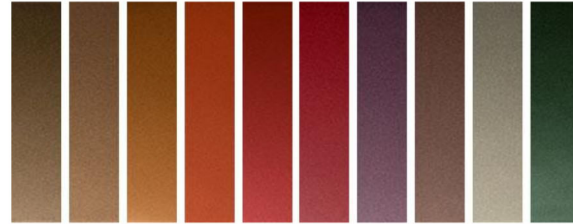

Infinity Round Table

Infinity Square Table

Infinity Rectangular Table

INFINITY BASE

Walnut Canaletto

Lacca

Available in all Lacca colours

MARBLES

Nero Marquinia

Calacatta Oro Levigato

Bianco Michelangelo

WOODS

Maple

Oak

Cherrywood

Teak