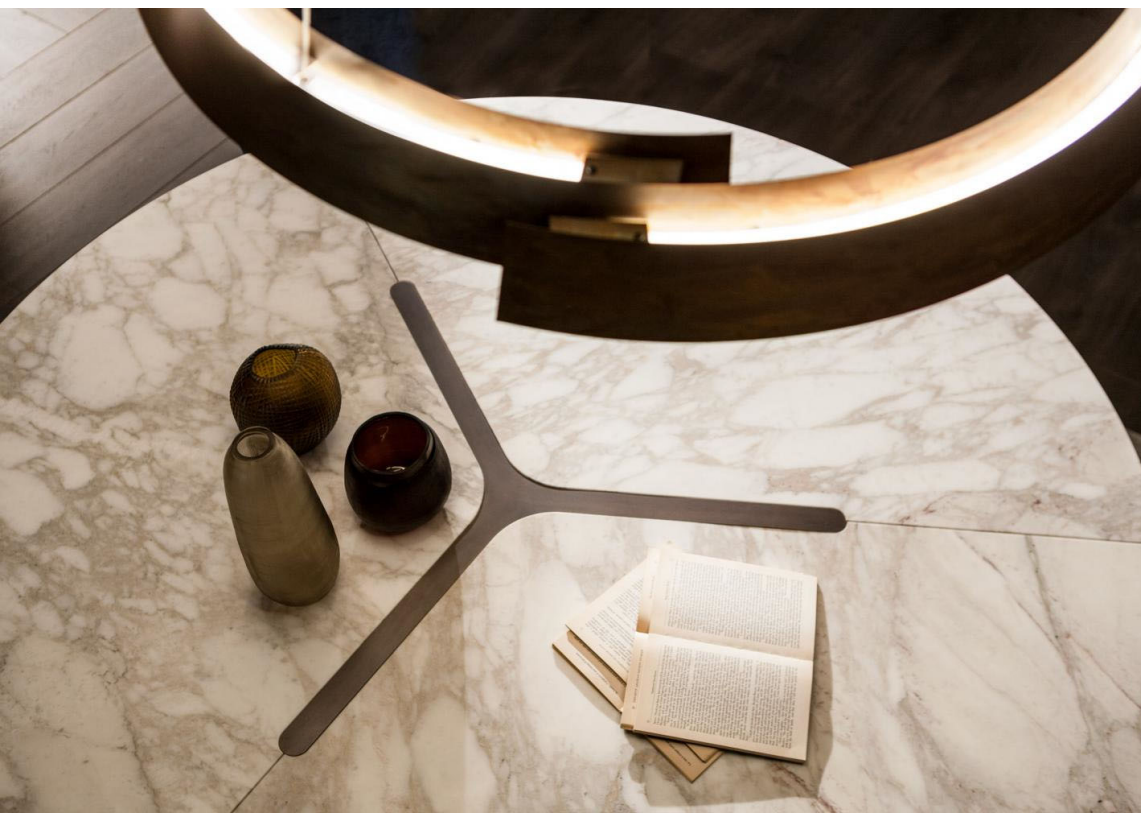

MATERIA --- COLLECTION

LUXURY DECOR & BESPOKE SOLUTIONS

INFINITY TABLE

LAURAMERONI
design . collection

Modular tables characterized by a base with a geometric design realized with a honeycomb lacquered structure and modular top that can also be configured combining marble, plain or lacquered wood.

The "Infinity" table become the protagonist of the dining area thanks to the dialogue between the various precious materials in which they are proposed. The base has a unique design and presents a characteristic geometric honeycomb pattern.

The top is divided into segments and embellished with a central ornamental element. The choice of materials for the top part ranges from wood essences to the finest marble and lacquered woods.

The personalized combination of different materials makes each table unique and exclusive. Infinity is a table suitable for being placed in modern luxury homes and in offices of high representation.

"Infinity" is a unique table that becomes the true protagonist of the environment that hosts it, both domestic and public. The rounded line that characterizes the base is taken from the edge of the support surface. A detail that gives an elegant sinuosity and aesthetic continuity.