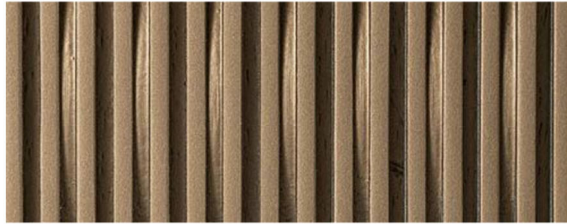

Infinity Round Table

Infinity Square Table

Infinity Rectangular Table

INFINITY BASE

Walnut Canaletto

Lacca

Available in all Lacca colours

MARBLES

Nero Marquinia

Calacatta Oro Levigato

Bianco Michelangelo

WOODS

Maple

Oak

Cherrywood

Teak