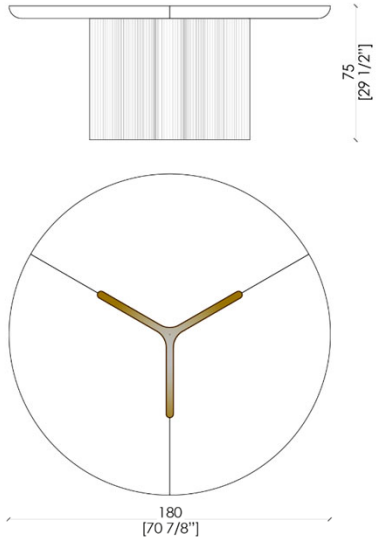

Infinity Rectangular Table