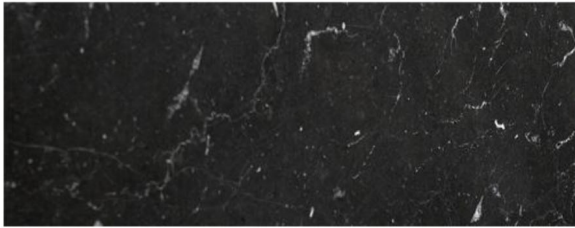

Infinity Round Table

Infinity Square Table

Infinity Rectangular Table

INFINITY BASE

Walnut Canaletto

Lacca

Available in all Lacca colours

MARBLES

Nero Marquinia

Calacatta Oro Levigato

Bianco Michelangelo

WOODS

Maple

Oak

Cherrywood

Teak