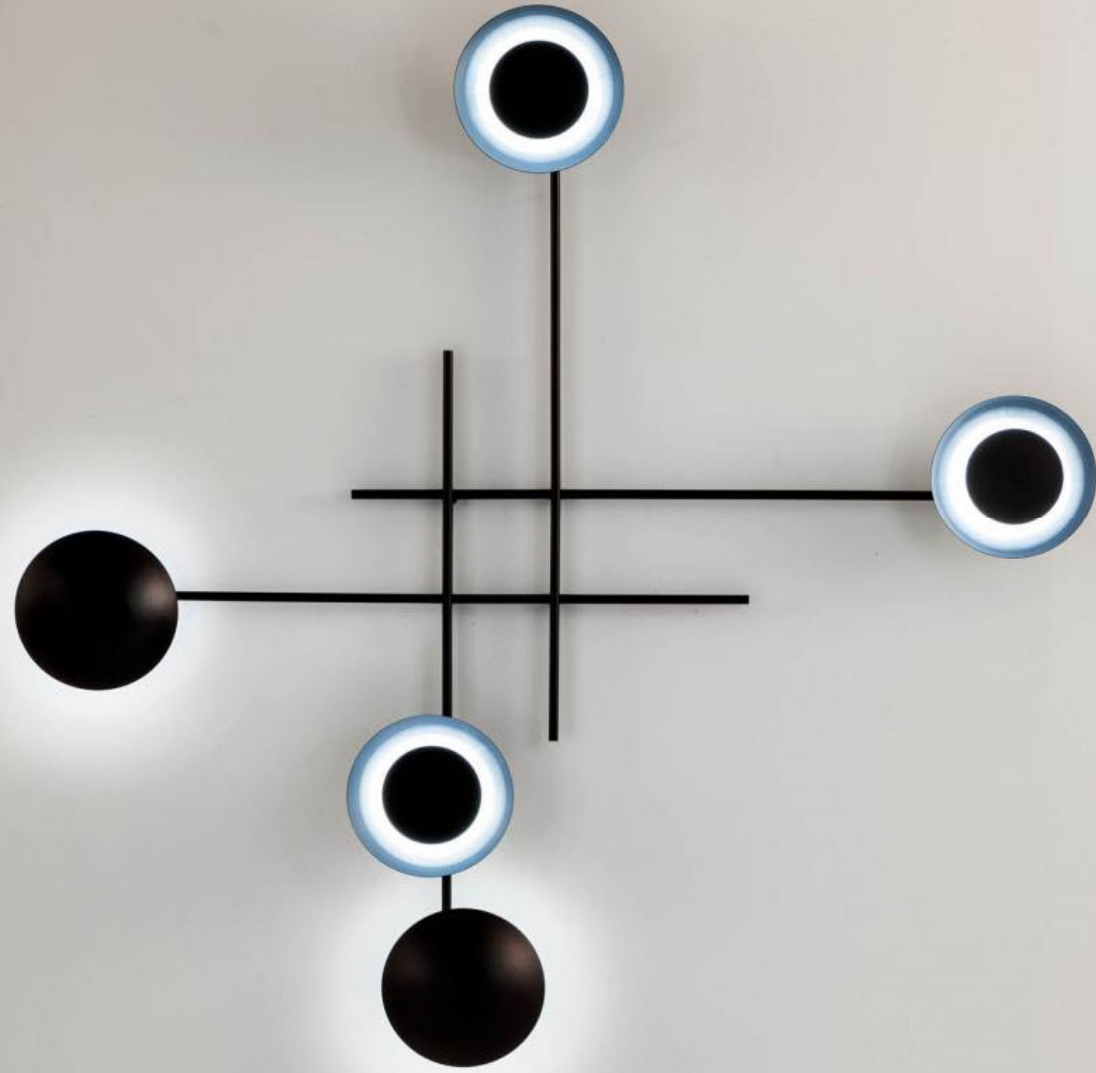

## GAIA LAMP

Suspended or wall led lamp in satin brass.

With the "Gaia" lamp, light becomes an architectural element. A sculpture of lines and circles, extremely geometric and with a strong visual impact. The different configuration of the discs that cover the LED bulbs create innumerable lighting variations and unique light effects.

The Gaia lamp has been designed to be juxtaposed and combined to create suggestive lighting and to decorate the walls and ceilings of every modern and elegant room.

The possibility of combining the Gaia models allows the lighting structures to be adapted to the size of the wall or even of the ceiling, creating elegant and sophisticated light beams.

The luminous disks can be oriented in different positions to create a direct or indirect light, creating elegant reflections on the walls and spreading a soft light. With its particular mechanism, the disc can assume different positions.

## SPECIFICATIONS

Hanging version fixed with 8 steel cables.  
Ceiling and wall version fixed directly on the wall.