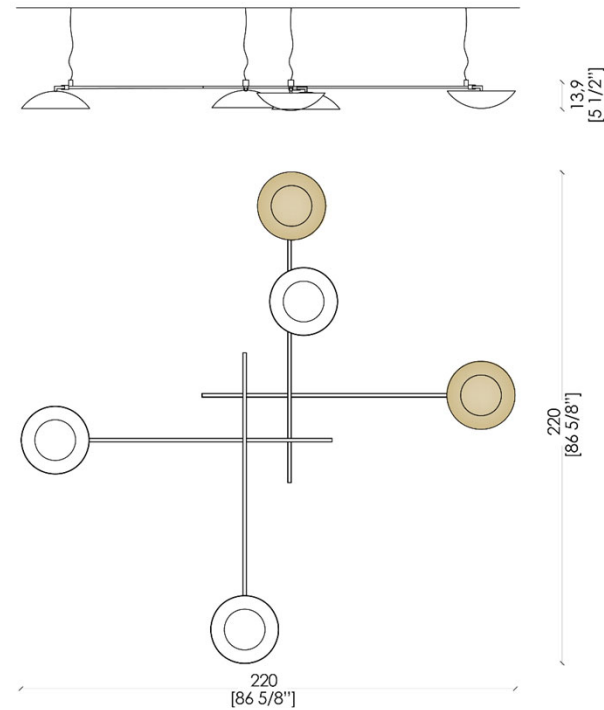

Gaia Big

LIGHTING INCLUDED

Type: LED strip
Model: LED board
Wattage: 100W   Lumen: 11,000
Color: Natural White   Temperature: 4000K   Cri: >80

TRANSFORMER INCLUDED

Model: Built in transformer
Volt IN: 220-240V*   Hz: 50-60 Hz
Non dimmable

*Version with transformer voltage 100-120V available on request.