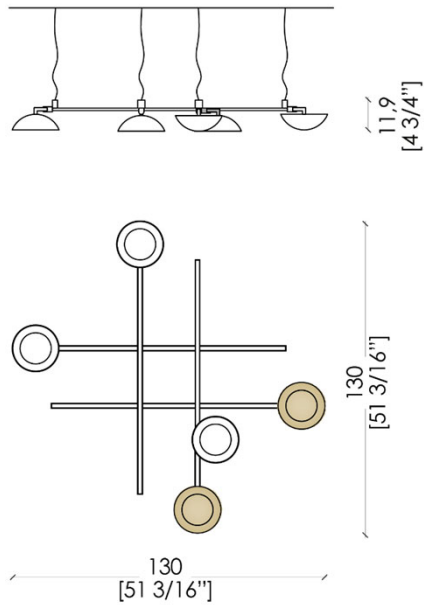

SPECIFICATIONS

Hanging version fixed with 8 steel cables.
Ceiling and wall version fixed directly on the wall.

Gaia Small

LIGHTING INCLUDED

Type: LED strip
Model: LED board
Wattage: 60W   Lumen: 6,000
Color: Natural White   Temperature: 4000K   Cri: >80

TRANSFORMER INCLUDED

Model: Built in transformer
Volt IN: 220-240V*   Hz: 50-60 Hz
Non dimmable

*Version with transformer voltage 100-120V available on request.