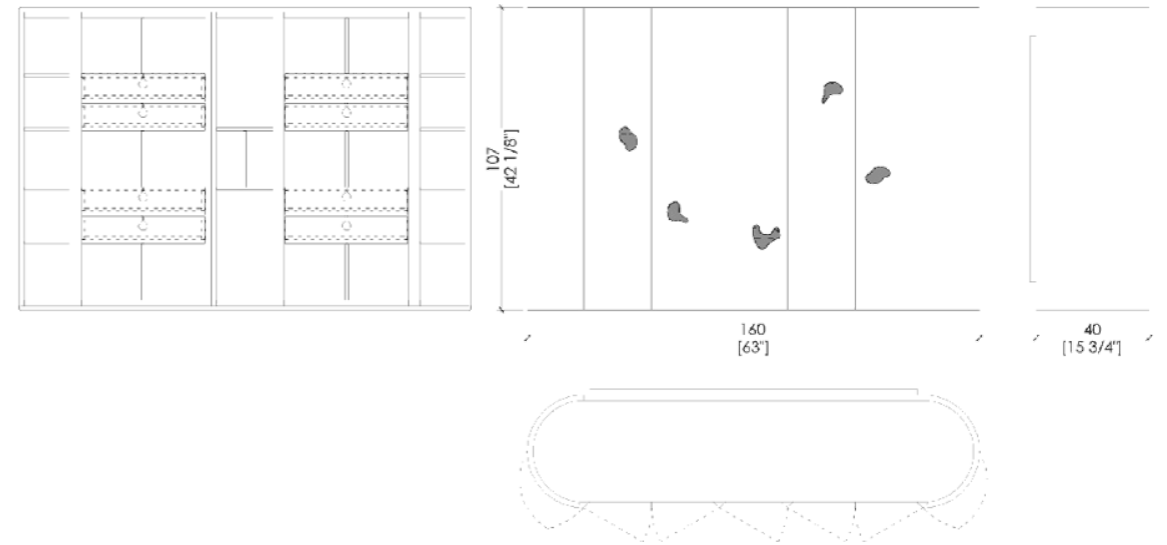

Hanging unit with 7 hinged doors and 5 SESEL collection handles