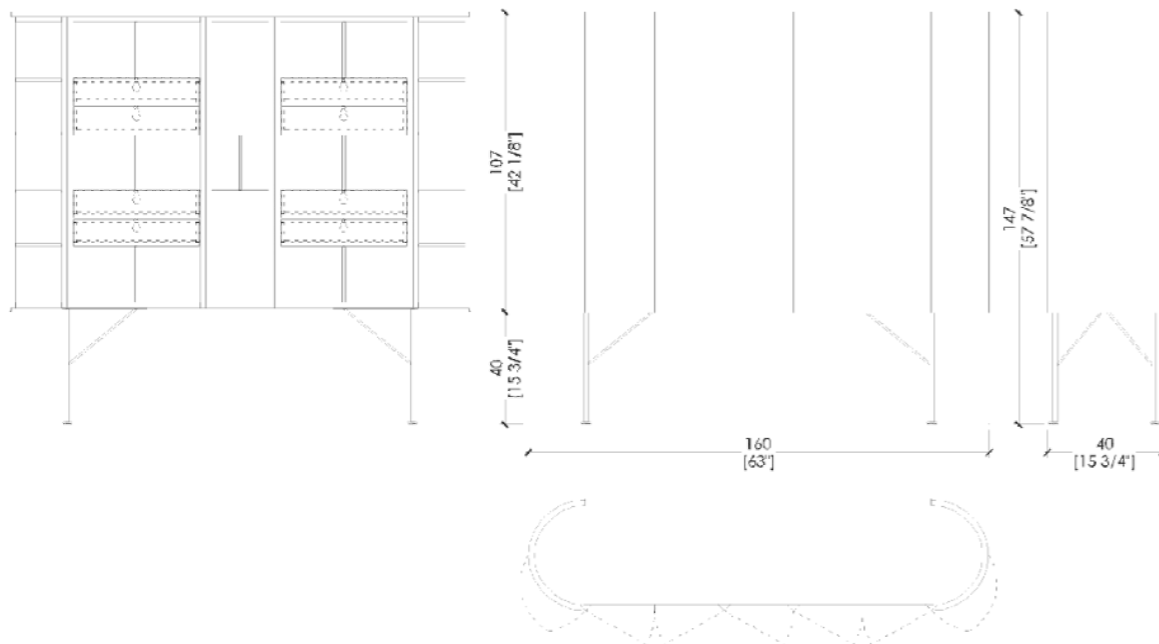

MATERIA COLLECTION
LUXURY DECOR & BESPOKE SOLUTIONS

COLLECTIONIST DRESSER

Hanging unit with 7 hinged doors

Hanging unit with 7 hinged doors and 5 SESEL collection handles

Base with legs and 7 hinged doors