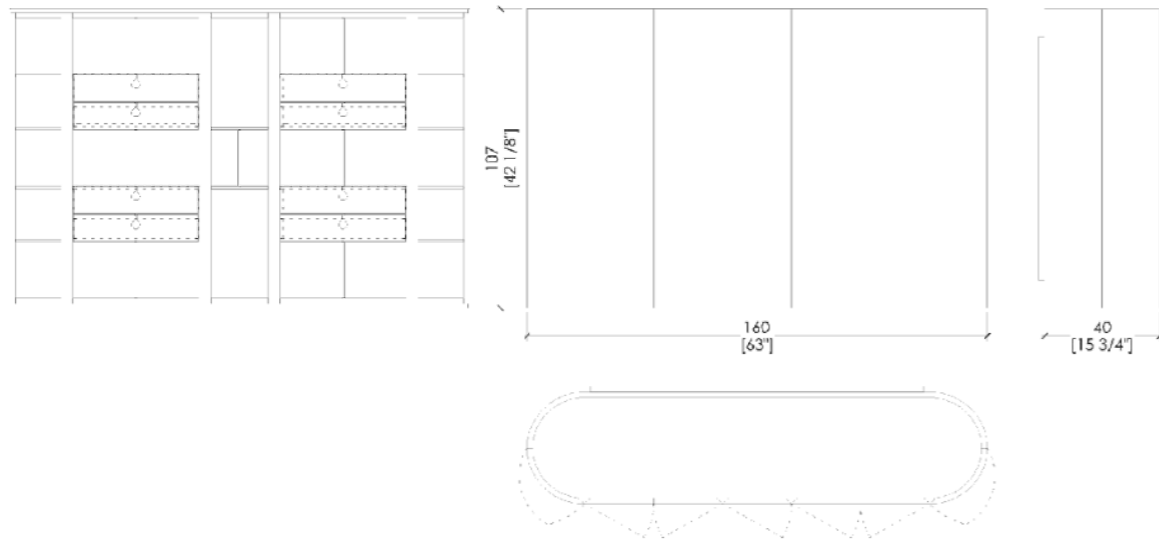

COLLECTIONIST DRESSER

Hanging unit with 7 hinged doors