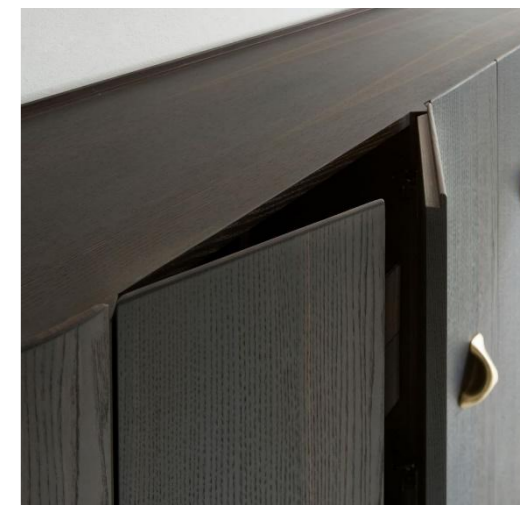

MATERIA COLLECTION
LUXURY DECOR & BESPOKE SOLUTIONS