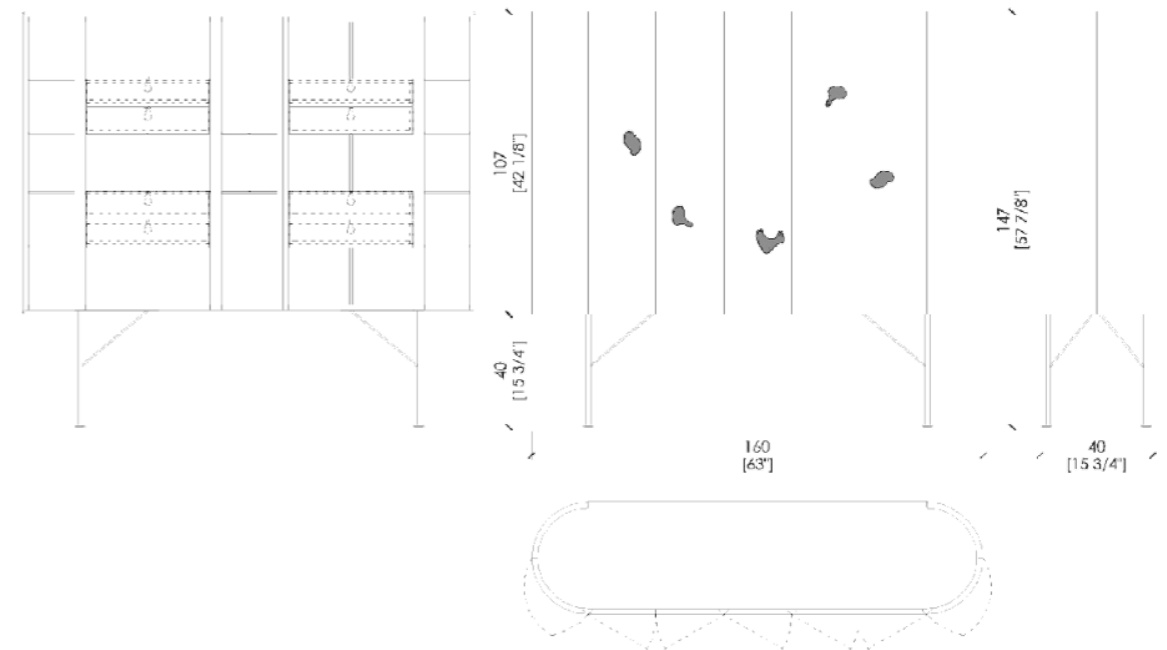

Base with legs, 7 hinged doors and 5 SESEL collection handles